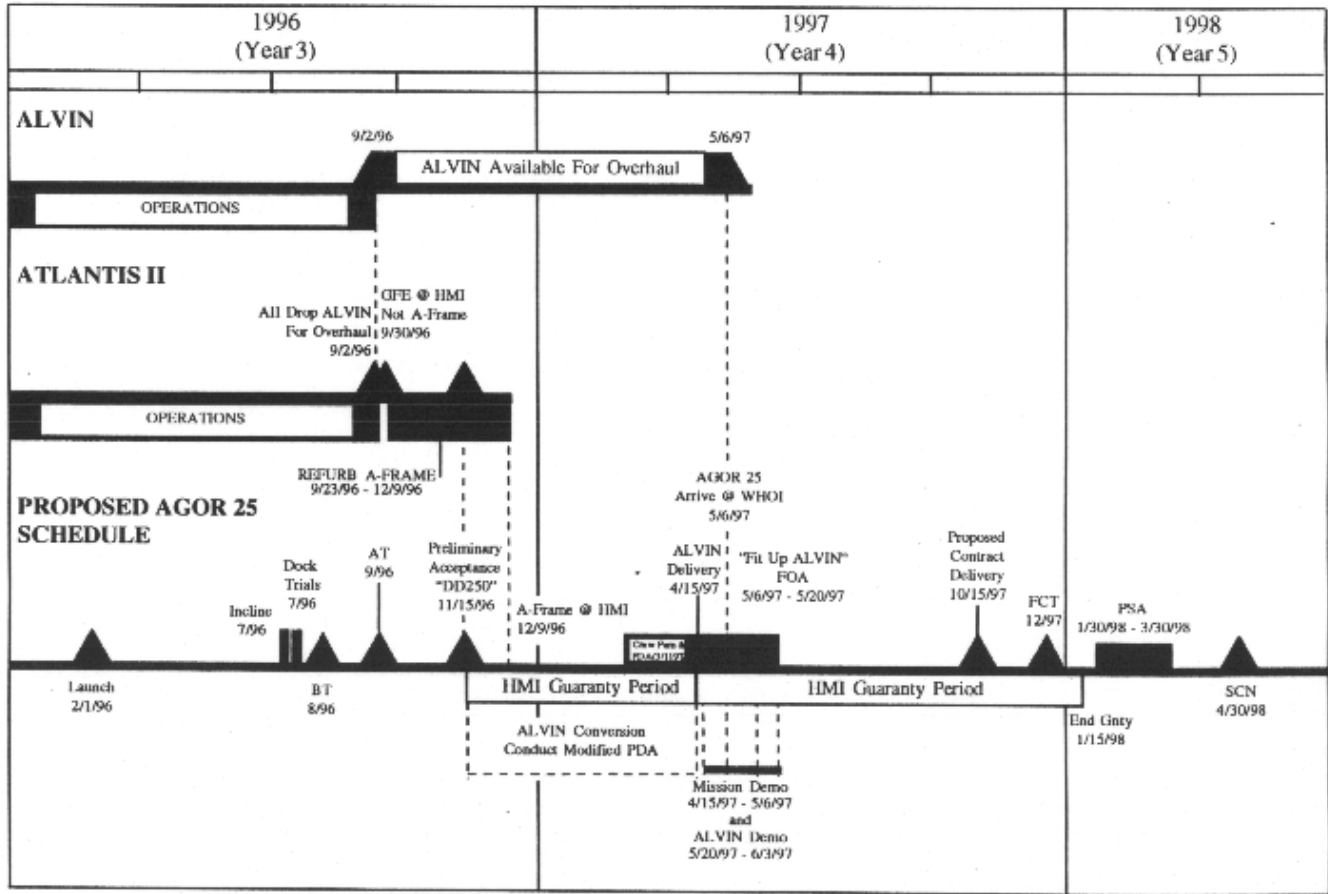

APPENDIX XIV

	LULU	ATLANTIS II	KNORR	ATLANTIS
LOA	105 ft	210 ft	279 ft	274 ft
Beam	48 ft	44 ft	46 ft	52.5 ft
Crew	9	22	22	22
Science	17	28	34	37
Generators (3)	150 kw	600 kw	1,780 kw	2.145 kw
Cruising Speed	6.5 kts	10.5 kts	12 kts	12 kts
Endurance	20 days	30 days	60 days	60 days
Range	2,000 mi	9,000 mi	12,000 mi	11,300 mi plus 30 days on station
Labs	1 van	4 labs 1.031 sq. ft.	6 labs 1,981 sq. ft.	6 labs 4,000 sq. ft.

AGOR 25/ATLANTIS II/ALVIN [Schedule](#)

AGOR 25/ATLANTIS II/ALVIN Schedule

▲ - MILESTONES ▲ - TESTS & TRIALS/OPERATIONS ■ - YARD PERIODS