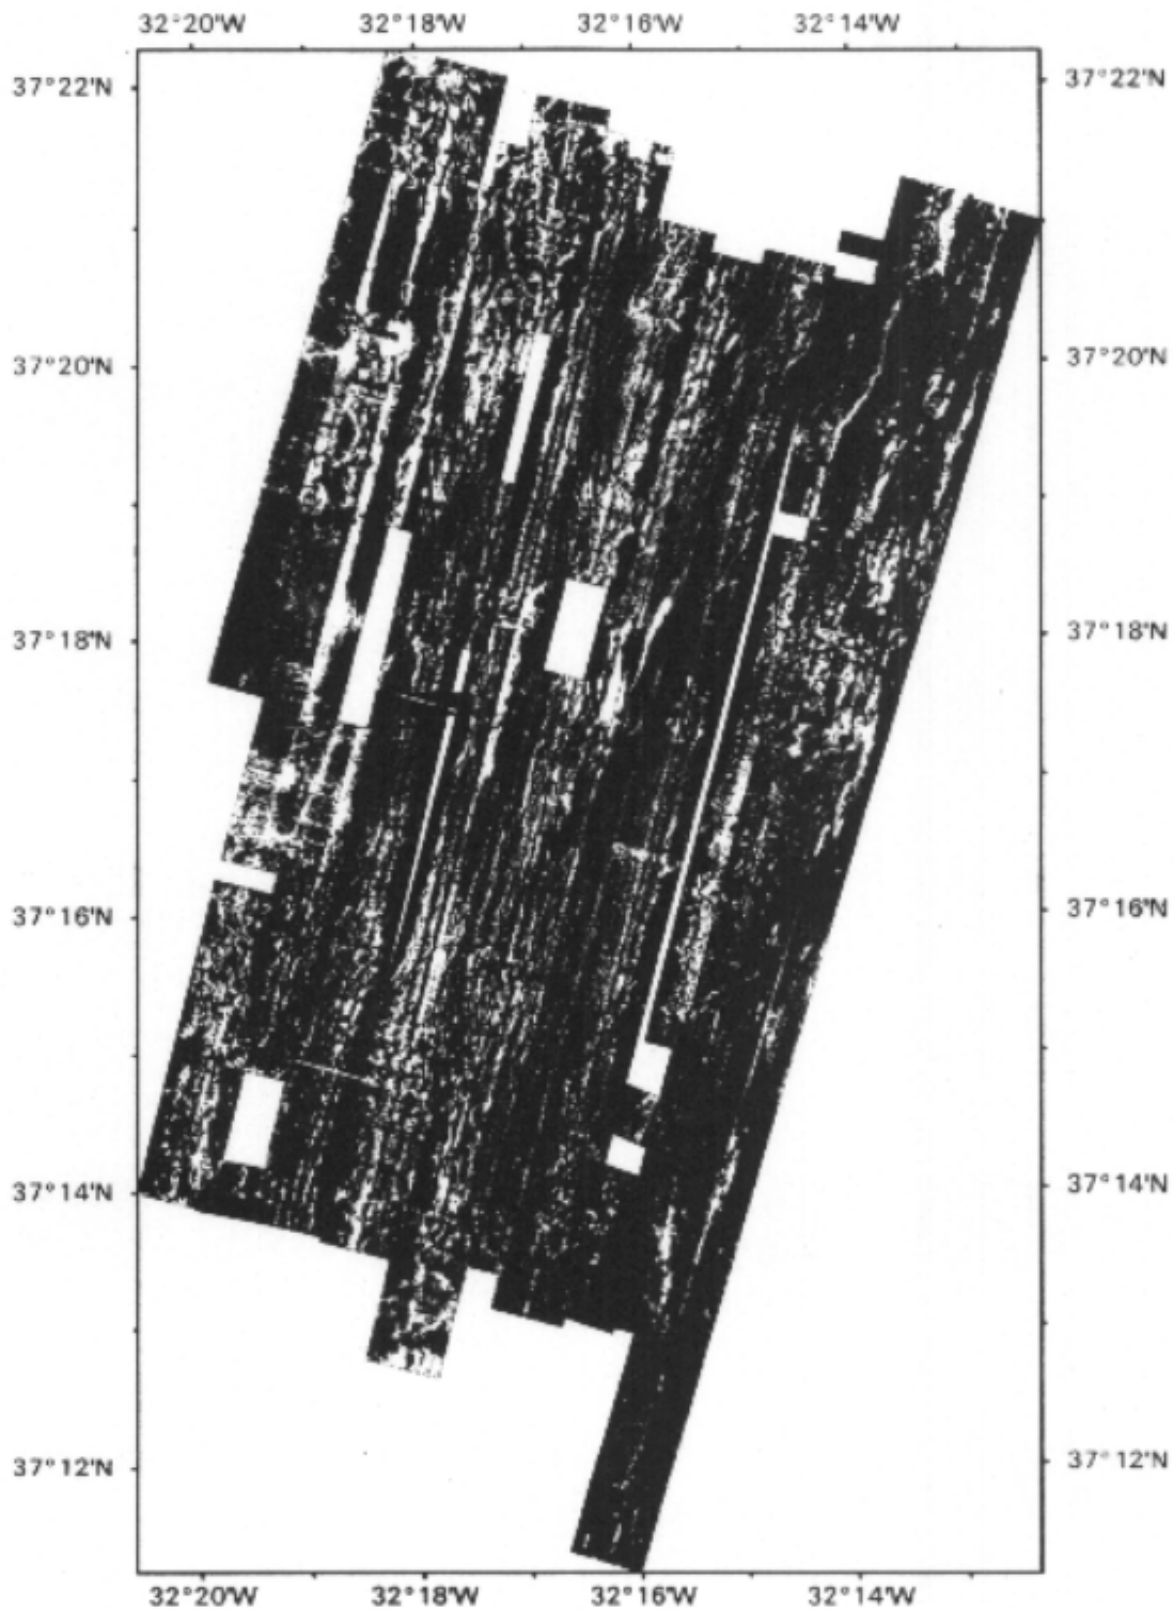

APPENDIX VII

LUSTRE '96 Cruise Summary

Summary of Science and Vehicle Operations
For All Jason Lowerings LUSTRE '96
Lucky Strike - 1996 R/V Knorr 145-19

Total On-Bottom Time: 89hr 31min

LUSTRE '96 LUcky STRike Exploration 1996 Operational Summary

Time (days)

LUSTRE '96

DSL120 Northern Survey - Along Axis

Scale 1:100000