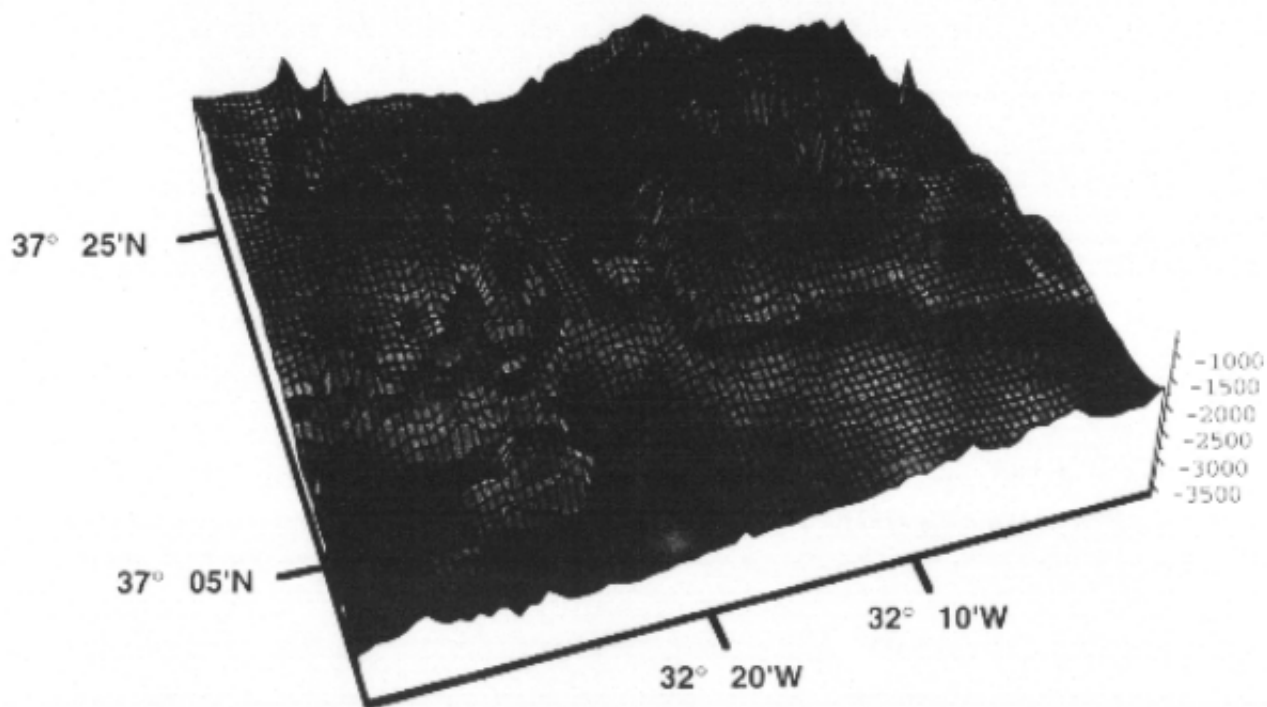

APPENDIX VII

LUSTRE '96 Cruise Summary

Summary of Science and Vehicle Operations
For All Jason Lowerings LUSTRE '96
Lucky Strike - 1996 R/V Knorr 145-19

Total On-Bottom Time: 89hr 31min

LUSTRE '96 LUcky STRike Exploration 1996 Operational Summary

Time (days)

LUSTRE '96

DSL120 Northern Survey - Along Axis

Scale 1:100000