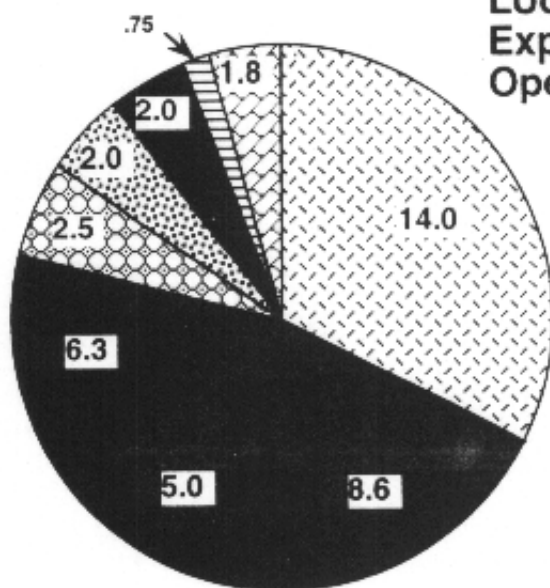

APPENDIX VII

LUSTRE '96 Cruise Summary

Summary of Science and Vehicle Operations
For All Jason Lowerings LUSTRE '96
Lucky Strike - 1996 R/V Knorr 145-19

Total On-Bottom Time: 89hr 31min

LUSTRE '96 LUcky STRike Exploration 1996 Operational Summary

Time (days)

LUSTRE '96

DSL120 Northern Survey - Along Axis

Scale 1:100000