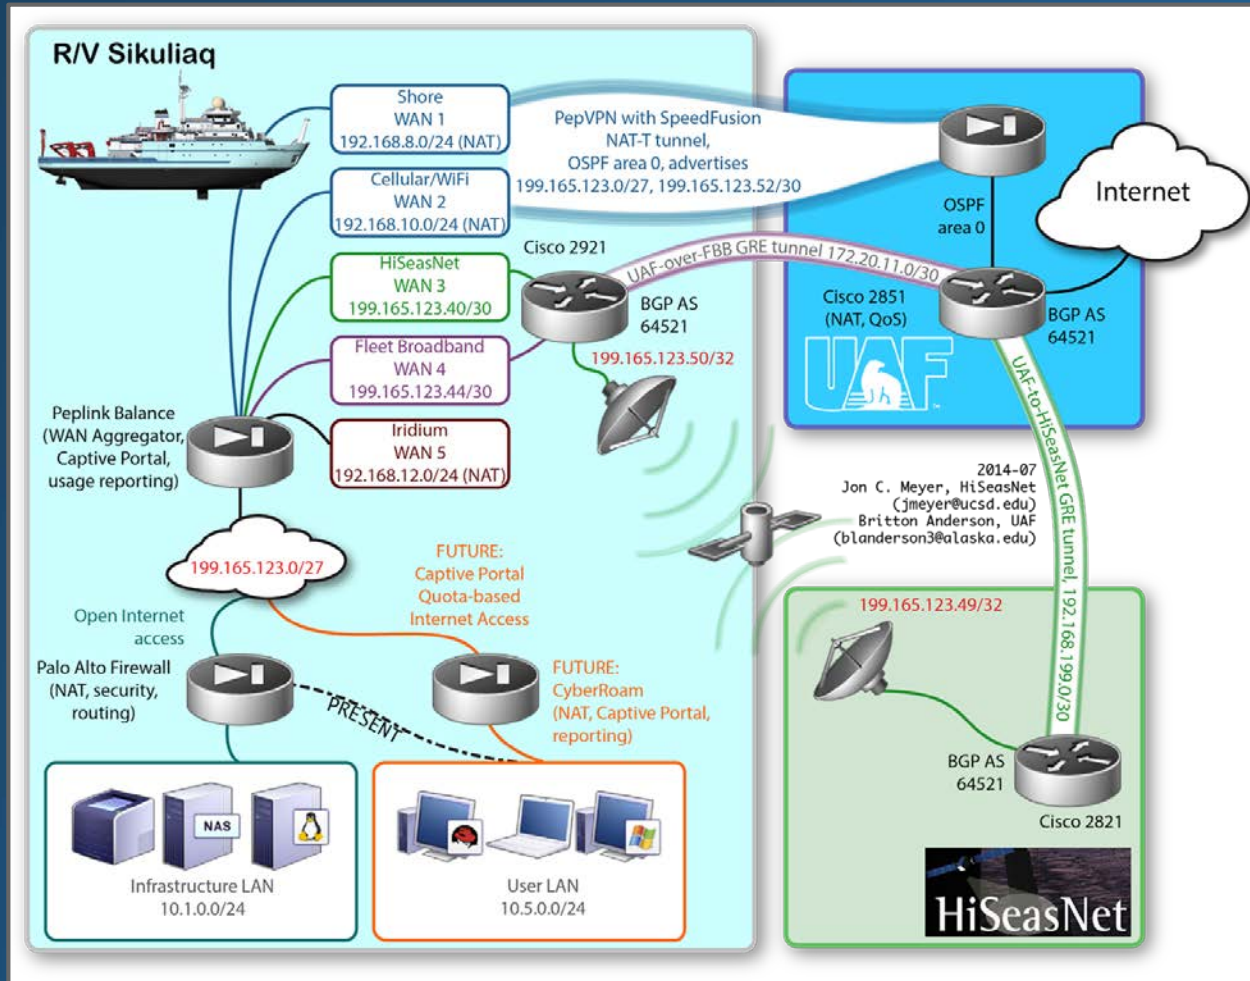

R/V SIKULIAQ

<http://www.sikuliaq.alaska.edu>

Networking Overview

- Internet Connections and Capacity
- Service Statuses
- Functional Capabilities

R/V SIKULIAQ

<http://www.sikuliaq.alaska.edu>

Ship Side Network

Internet Services

Service Provided by UA OIT Network Operations

Wireless Services

- **SHIPWIDE** (PSK) Wireless SSID
- ~20 WiFi Access Points (WAP)
- 2 External WAP
- Excellent Coverage in and outside the ship
- Mesh Network WAP