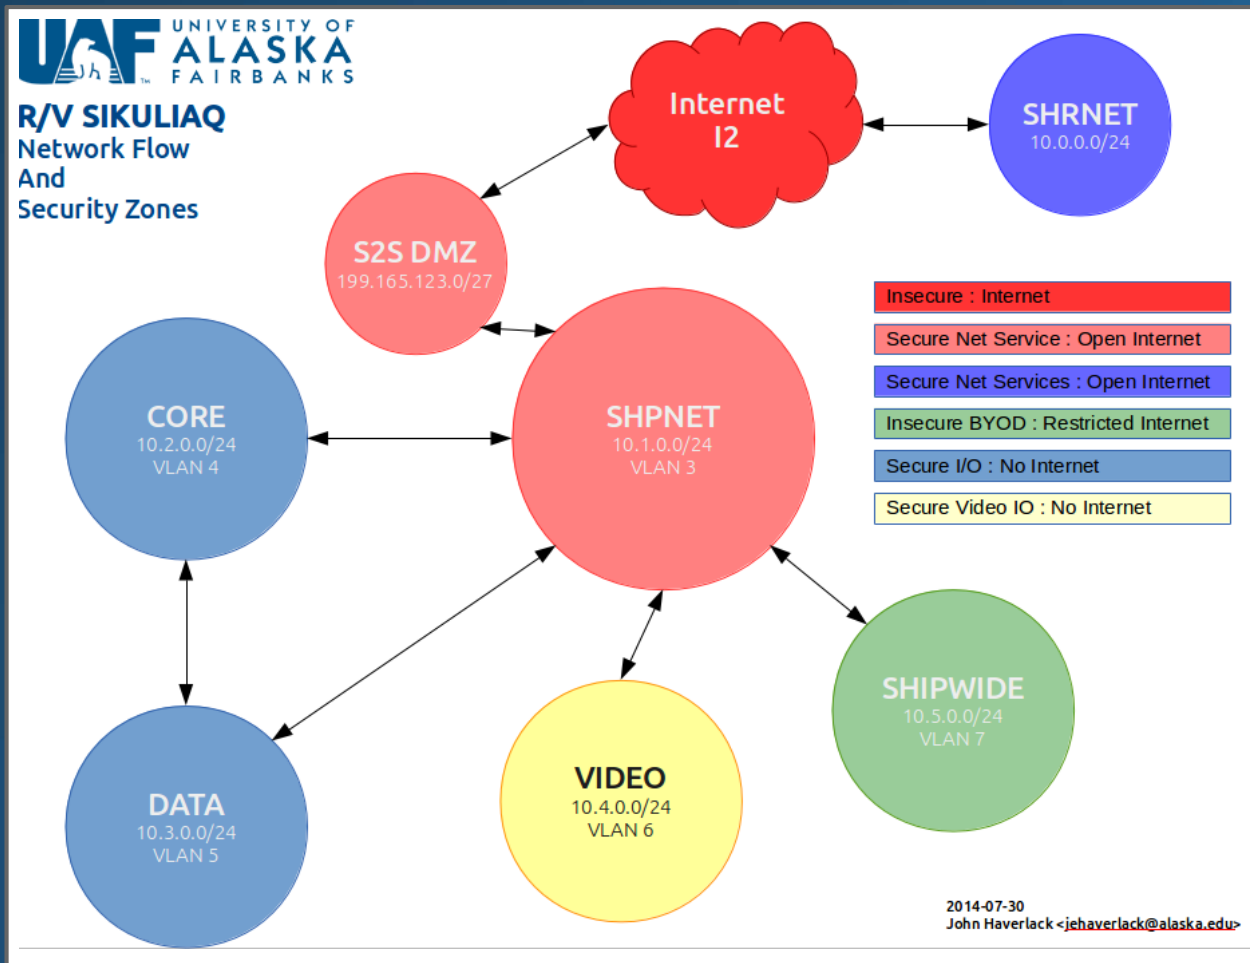

R/V SIKULIAQ

<http://www.sikuliaq.alaska.edu>

Networking Overview

- Internet Connections and Capacity
- Service Statuses
- Functional Capabilities

R/V SIKULIAQ

<http://www.sikuliaq.alaska.edu>

Ship Side Network

Internet Services

Service Provided by UA OIT Network Operations

Wireless Services

- **SHIPWIDE** (PSK) Wireless SSID
- ~20 WiFi Access Points (WAP)
- 2 External WAP
- Excellent Coverage in and outside the ship
- Mesh Network WAP