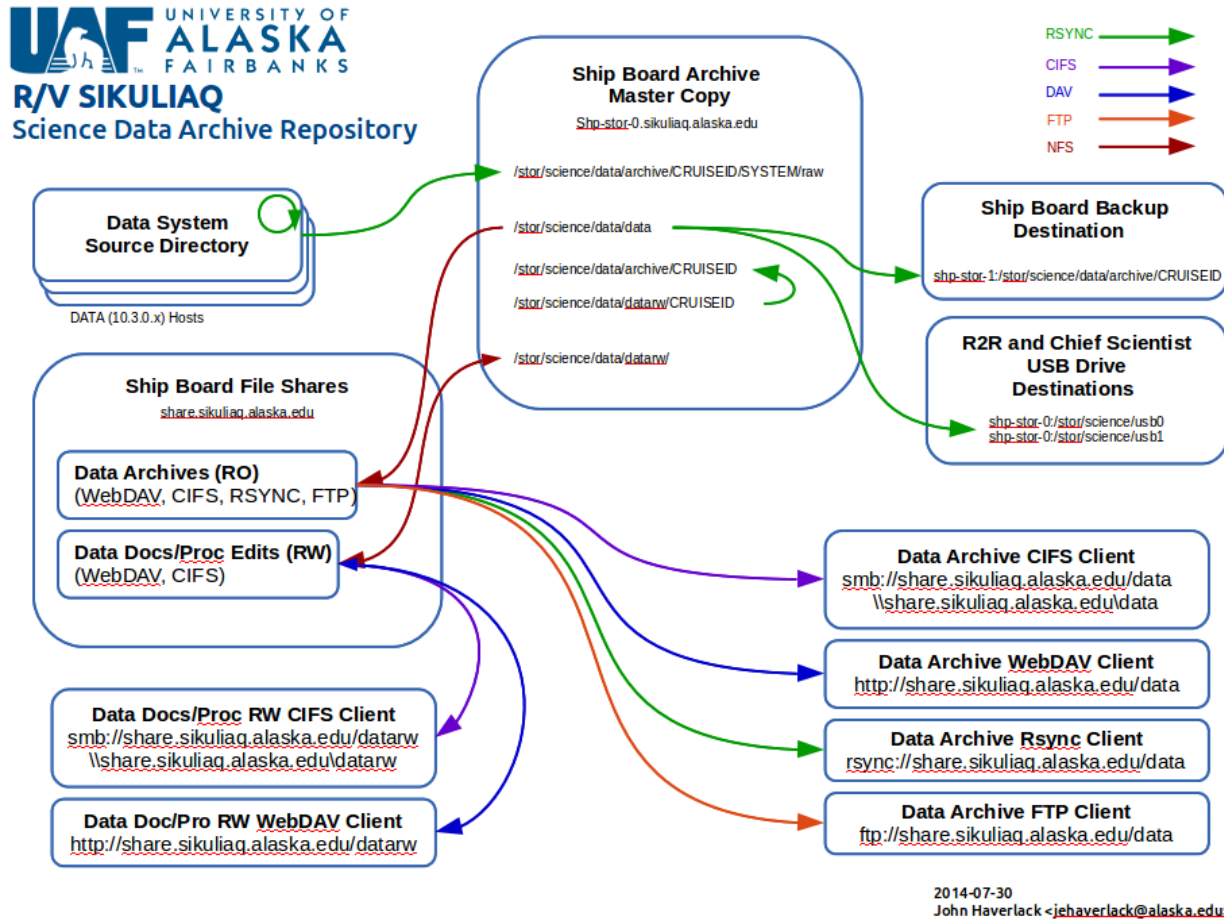

Science Data Archive Repository (SDAR)

<https://web.sfos.uaf.edu/trac/sfositsm/ticket/3>

Gas in Data Out

10 TB / Year

1 year Archive on board

UNOLS NSF R2R Archive

<http://www.rvdata.us/>

Service Provided by SFOS IT