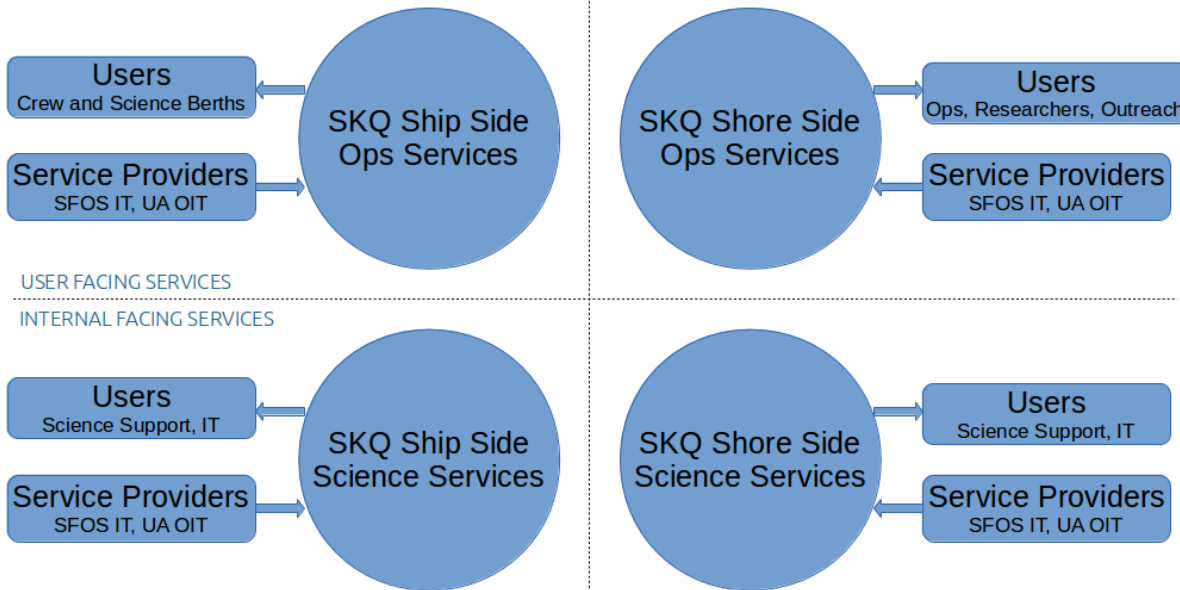

SKQ SHP Ops

- ~10 Services

SKQ SHP Science

- ~60 Services

SKQ SHR Ops

- ~10 Services

SKQ SHR Science

- ~30 Services

2014-08-29

R/V SIKULIAQ

<http://www.sikuliaq.alaska.edu>