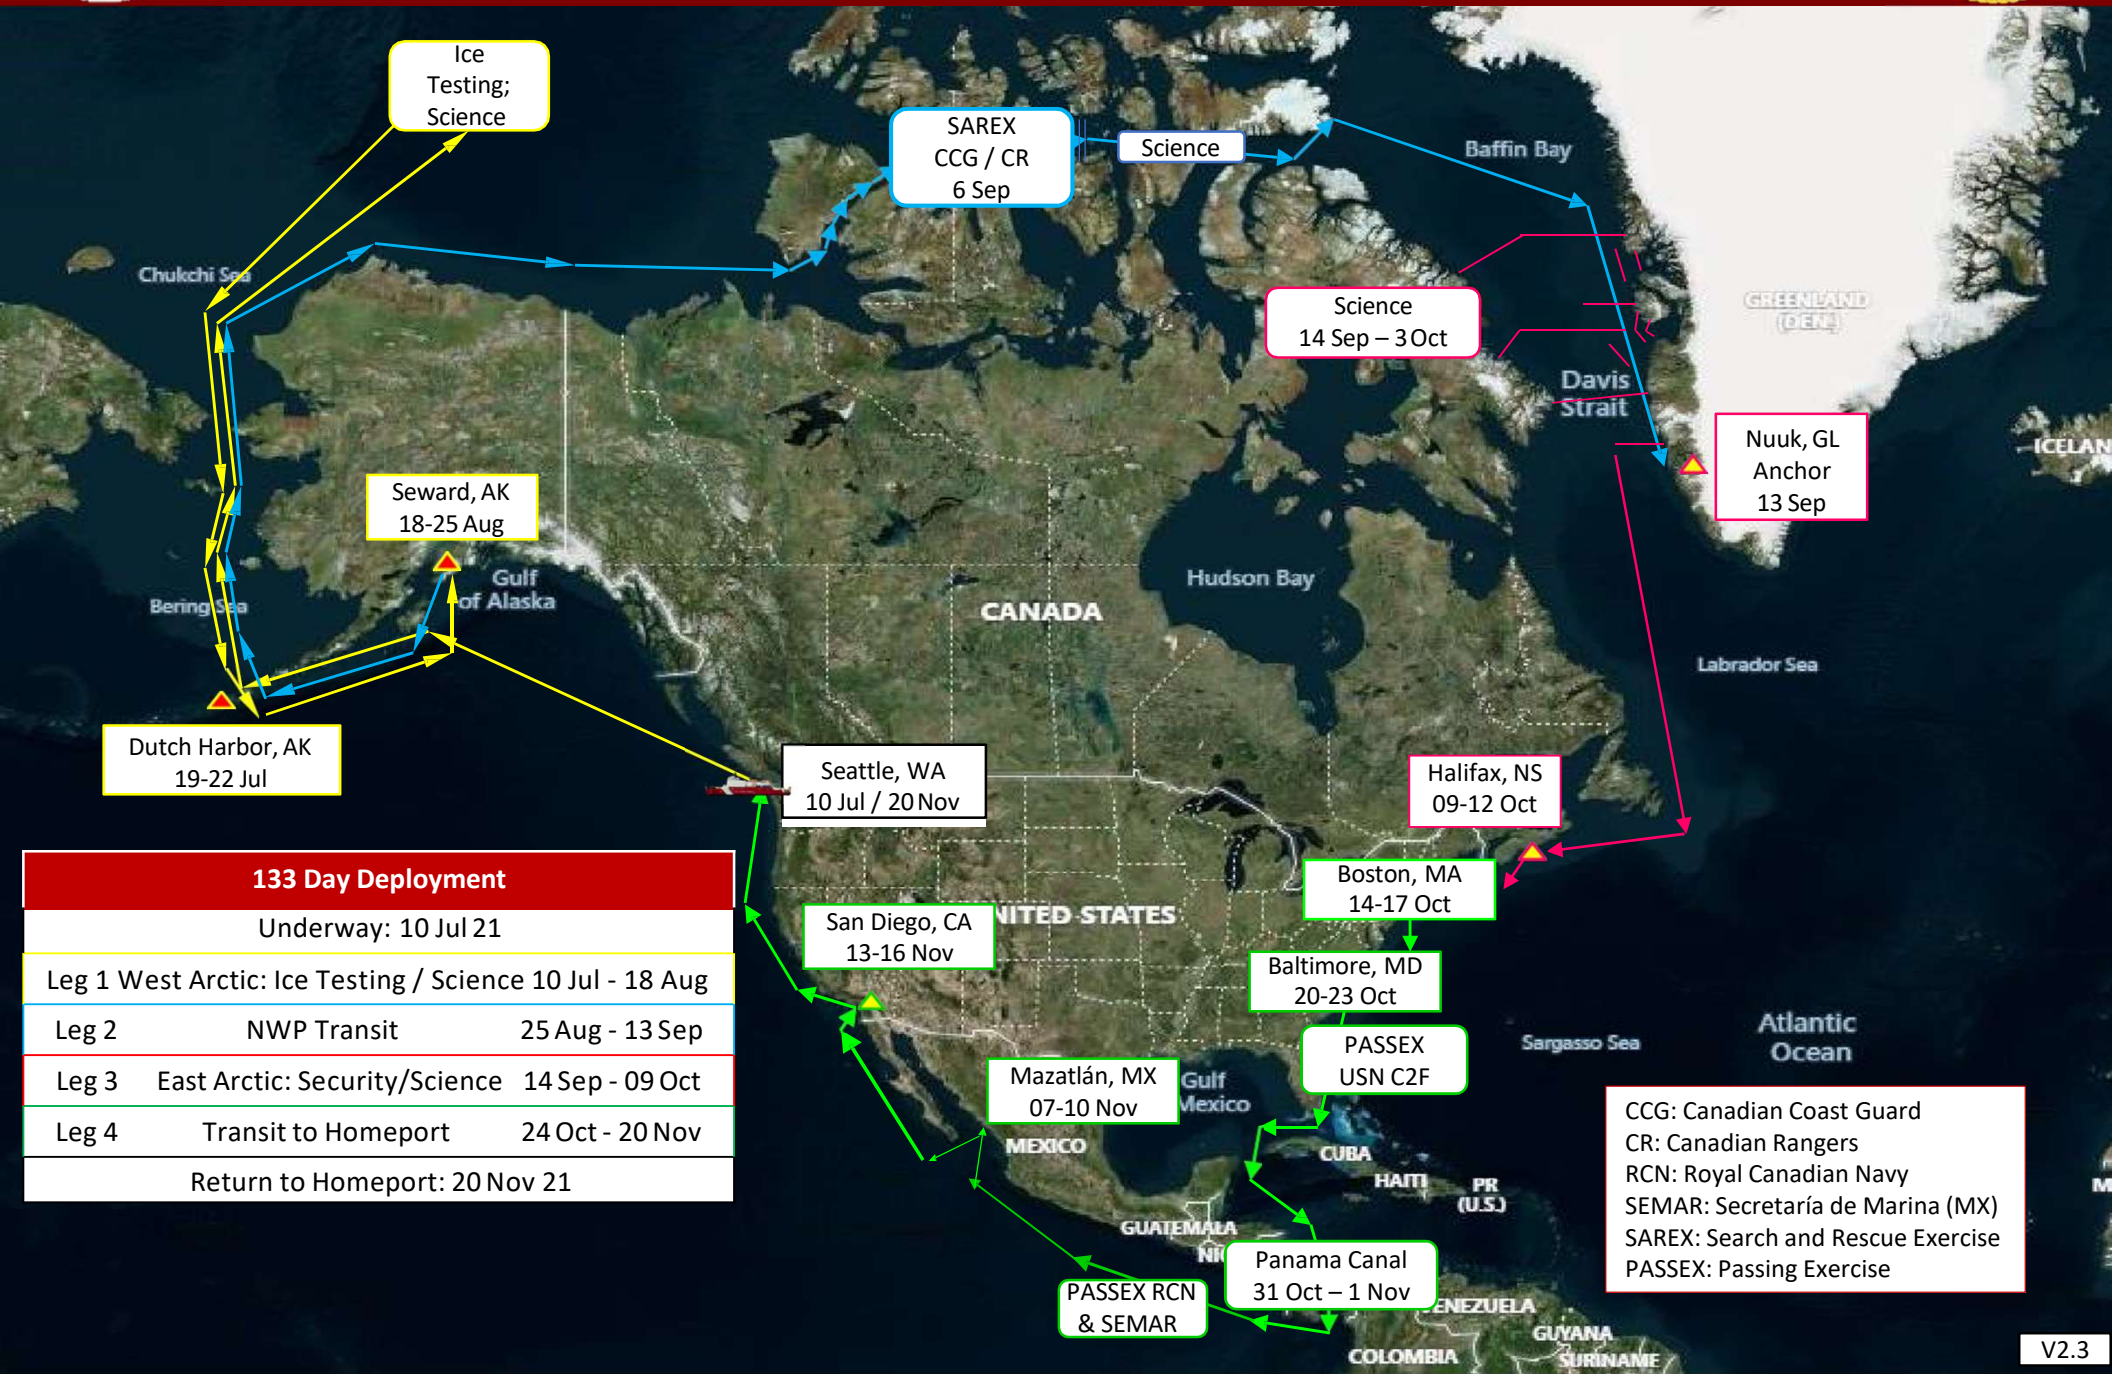

Day 2

- **Engineering Update**
- **Policy Updates**
- **Ice Radar Discussion**

CGC HEALY (WAGB 20)

North America Circumnavigation

10 July – 20 November 2021

133 Day Deployment		
Underway: 10 Jul 21		
Leg 1	West Arctic: Ice Testing / Science	10 Jul - 18 Aug
Leg 2	NWP Transit	25 Aug - 13 Sep
Leg 3	East Arctic: Security/Science	14 Sep - 09 Oct
Leg 4	Transit to Homeport	24 Oct - 20 Nov
Return to Homeport: 20 Nov 21		

NORTHWEST PASSAGE TRANSIT & SAREX

EASTERN ARCTIC OCEANOGRAPHIC RESEARCH

EAST COAST ENGAGEMENTS

USN 2ND FLEET PASSEX

PANAMA CANAL

RCN & SEMAR PASSEX

CGC HEALY (WAGB 20)

North America Circumnavigation

10 July – 20 November 2021

133 Day Deployment		
Underway: 10 Jul 21		
Leg 1	West Arctic: Ice Testing / Science	10 Jul - 18 Aug
Leg 2	NWP Transit	25 Aug - 13 Sep
Leg 3	East Arctic: Security/Science	14 Sep - 09 Oct
Leg 4	Transit to Homeport	24 Oct - 20 Nov
Return to Homeport: 20 Nov 21		

Notional Schedule

130 days DAFHP

19 RON days

Early Jul U/W

1 RON Seward

2 Arctic Ice Testing & Oceanographic Research Operations

Mid Aug – October

3 RON Dutch Harbor