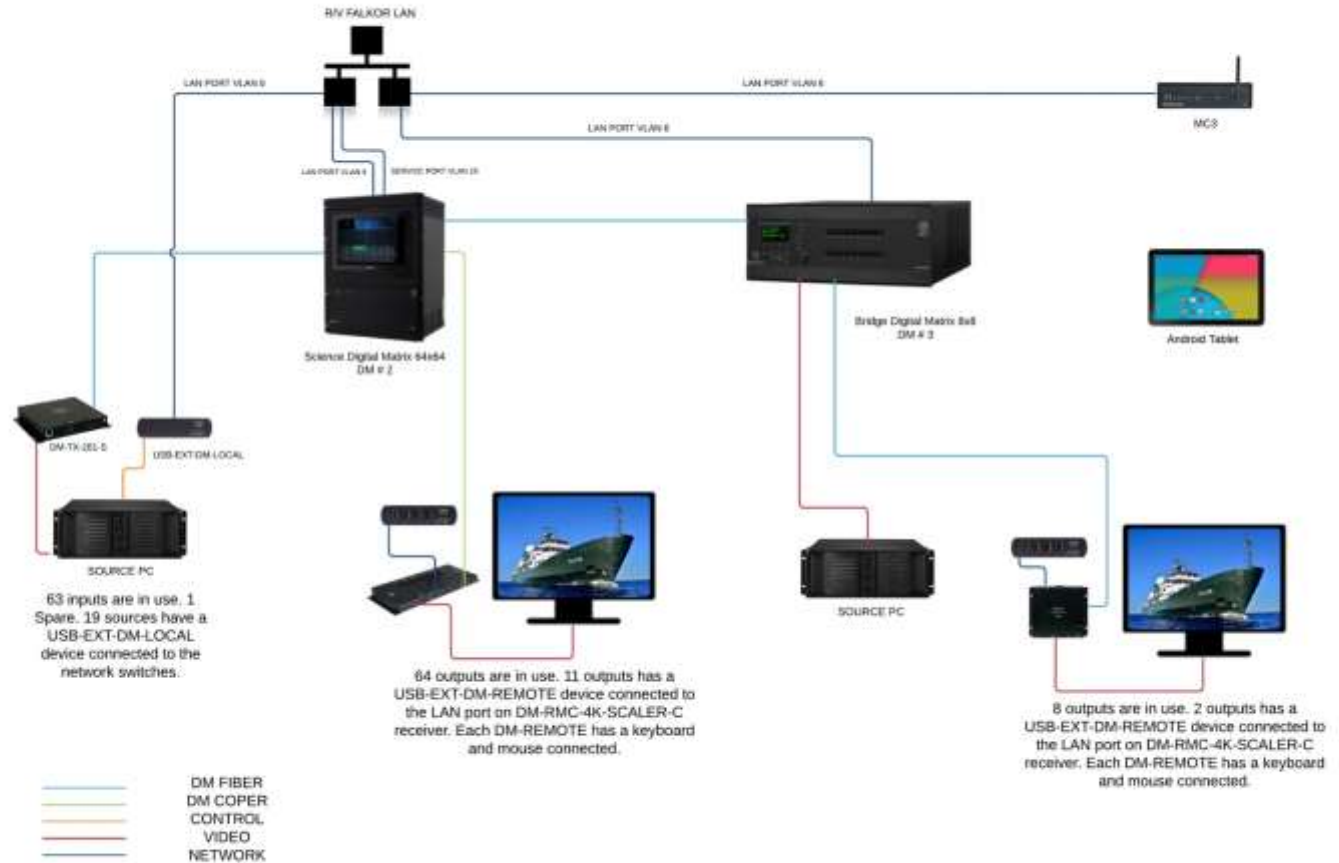

Year in Review

Annual Report

Falkor Status

Eric King eking@schmidtocean.org +1 206-428-1950

Falkor's new CTD LARS

Allied Marine Crane, Smith Berger, Glosten

Falkor's new Digital Matrix

Crestron, Android, Triton Technical

R/V FALKOR Digital Matrix System Overview

Falkor's new ROV, Winch & Control Van

Schmidt Ocean Institute, MacArtney, Silhouette Steel, Cortland, MBARI

Falkor's new ROV, Winch, Workshop Van, Umbilical

Schmidt Ocean Institute, MacArtney, Silhouette Steel, Cortland, MBARI

Falkor's new Model Lego