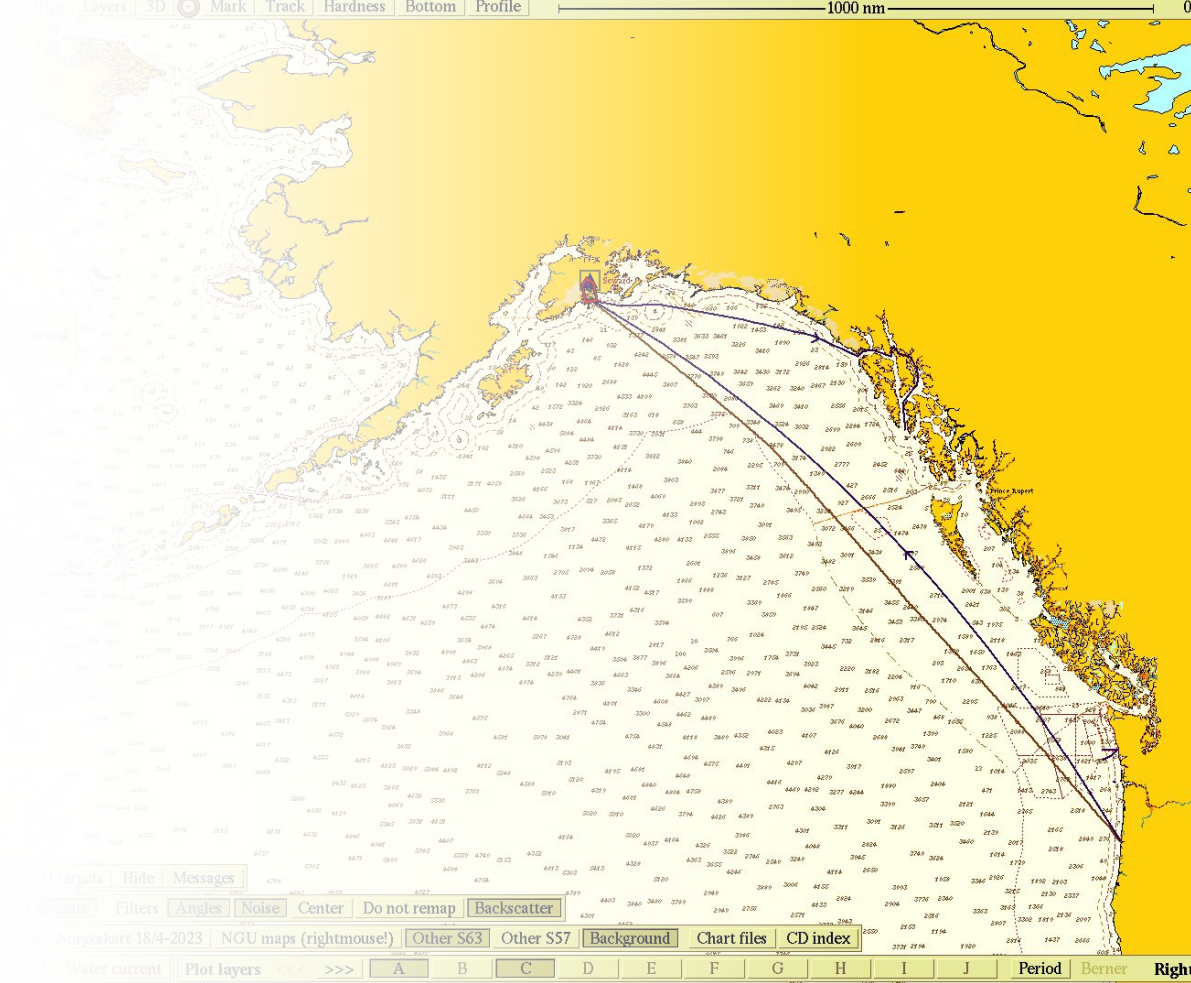

RV Sikuliaq Cyber Training Cruise

SKQ202406T

Cruise Track

Newport, OR to Seward, AK
via the Gulf of Alaska

CRUISE FACTS

14 Participants

07 Institutions

5 Days at Sea