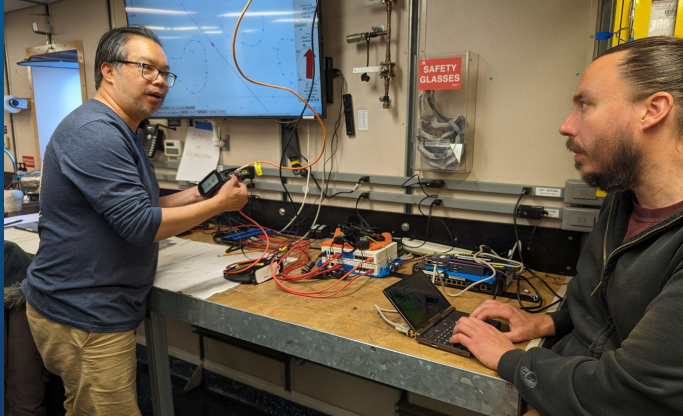

RV Sikuliaq Cyber Training Cruise

SKQ202406T

Cruise Track

Newport, OR to Seward, AK
via the Gulf of Alaska

CRUISE FACTS

14 Participants

07 Institutions

5 Days at Sea

FortiGates

- Lectures
- Hands-on training lab
- 101F to 202F Upgrade

Photos

Questions?