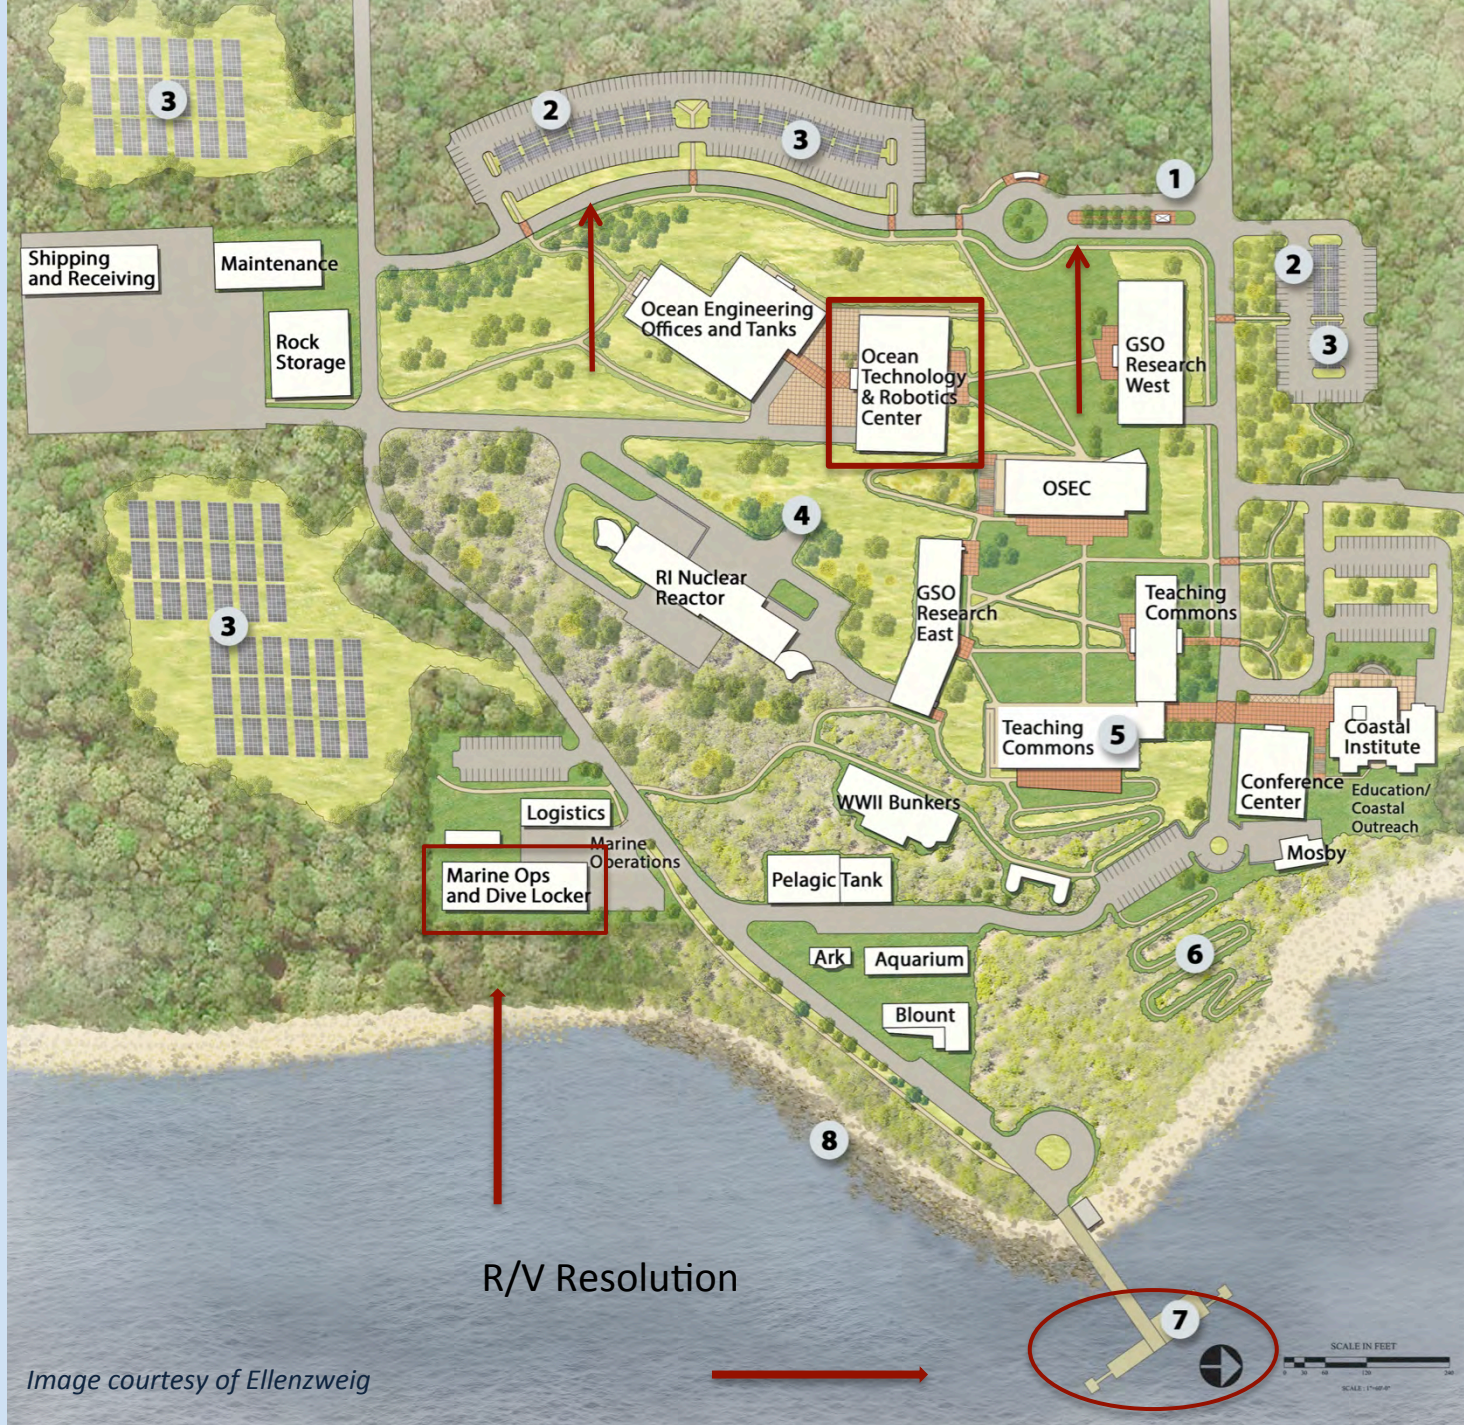

Keel Laying Commemorative Coin

Keel laying: May 7, 2019
Christening: mid-2022

Master Plan
 Components and
 Sequence

*10 year; \$300+M

*GSO/OE/CELS

Image courtesy of Ellenzweig

Narragansett Bay Campus Master Plan

(b) University of Rhode Island Narragansett Bay Campus \$45,000,000

View from the Northeast

Master Plan
Phase 1: \$45M

R/V Resolution

Narragansett Bay Campus Master Plan

Moving GSO into the next half Century