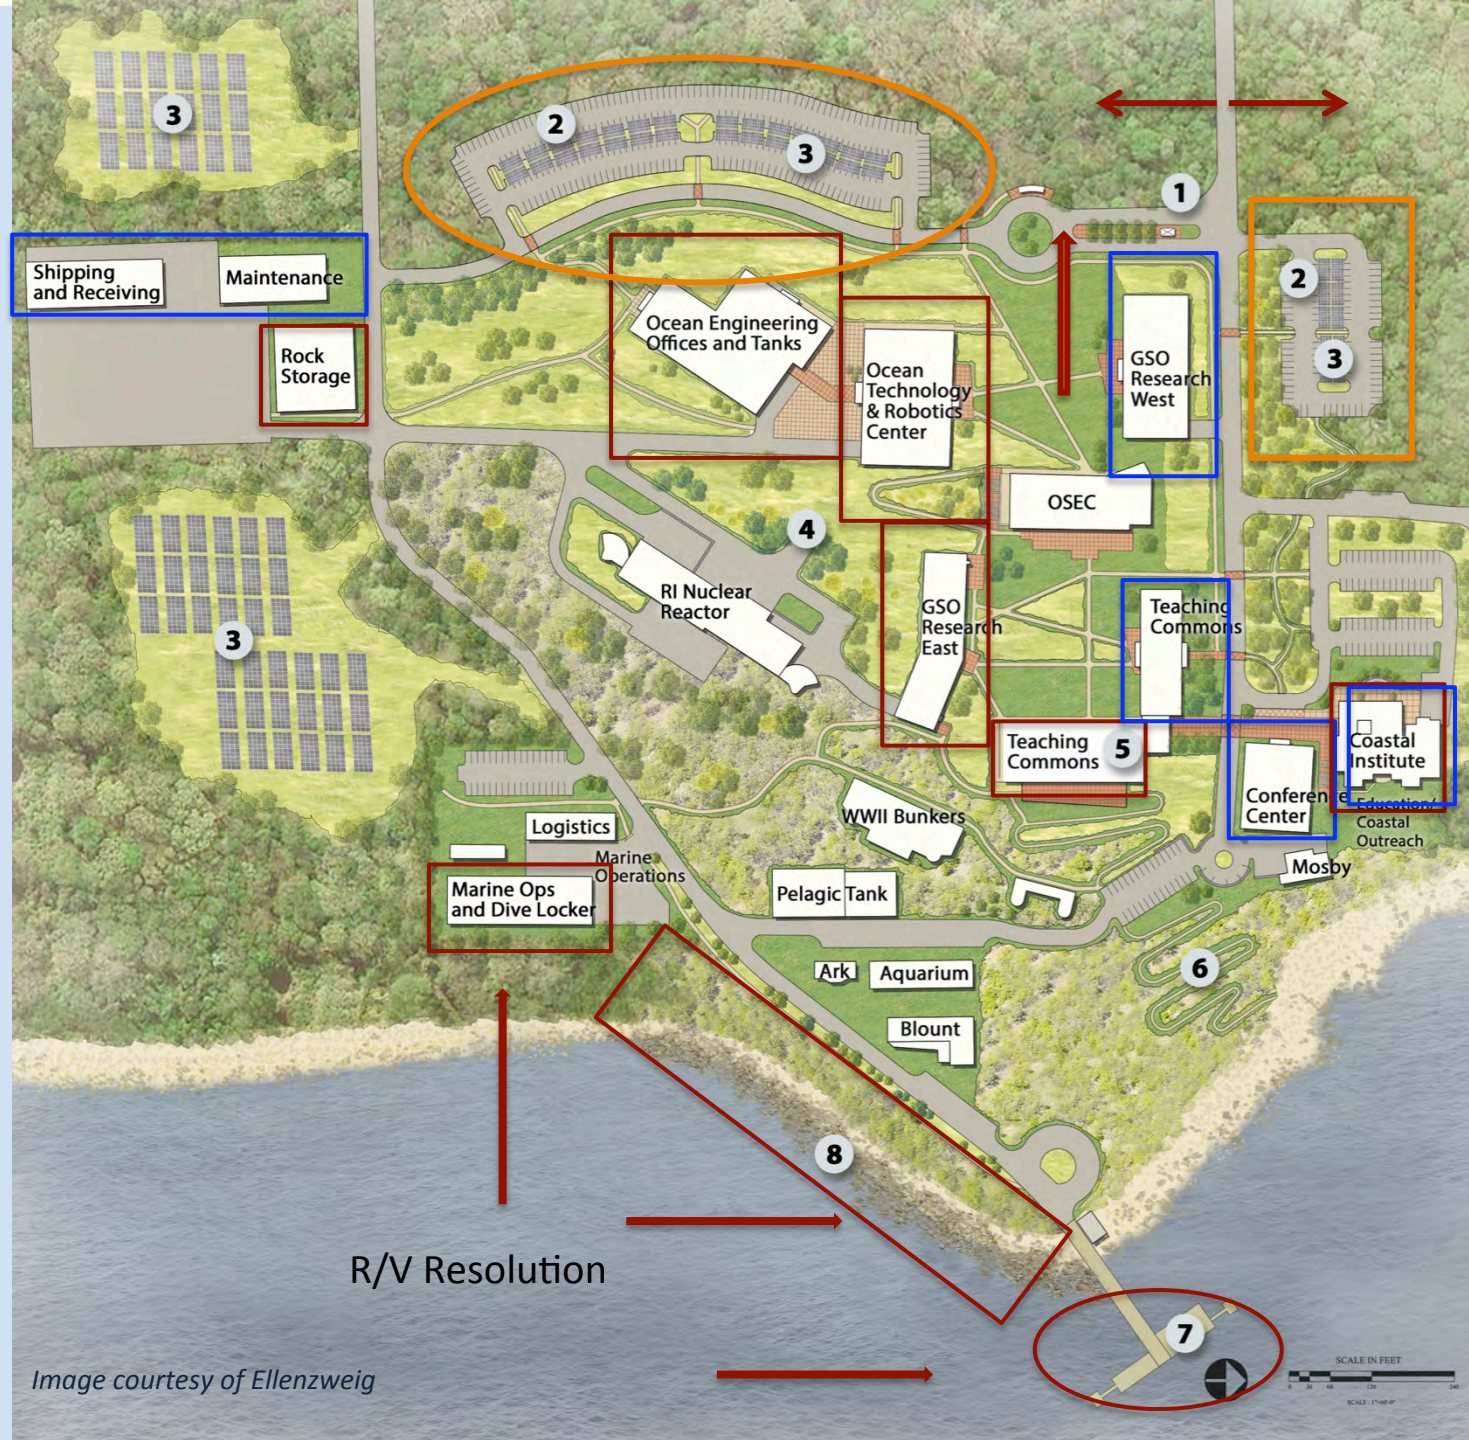

Keel Laying Commemorative Coin

Keel laying: May 7, 2019
Christening: mid-2022

Master Plan
 Components and
 Sequence

*10 year; \$300+M

*GSO/OE/CELS

Image courtesy of Ellenzweig

Narragansett Bay Campus Master Plan

(b) University of Rhode Island Narragansett Bay Campus \$45,000,000

View from the Northeast

Master Plan
Phase 1: \$45M

R/V Resolution

Narragansett Bay Campus Master Plan

Moving GSO into the next half Century