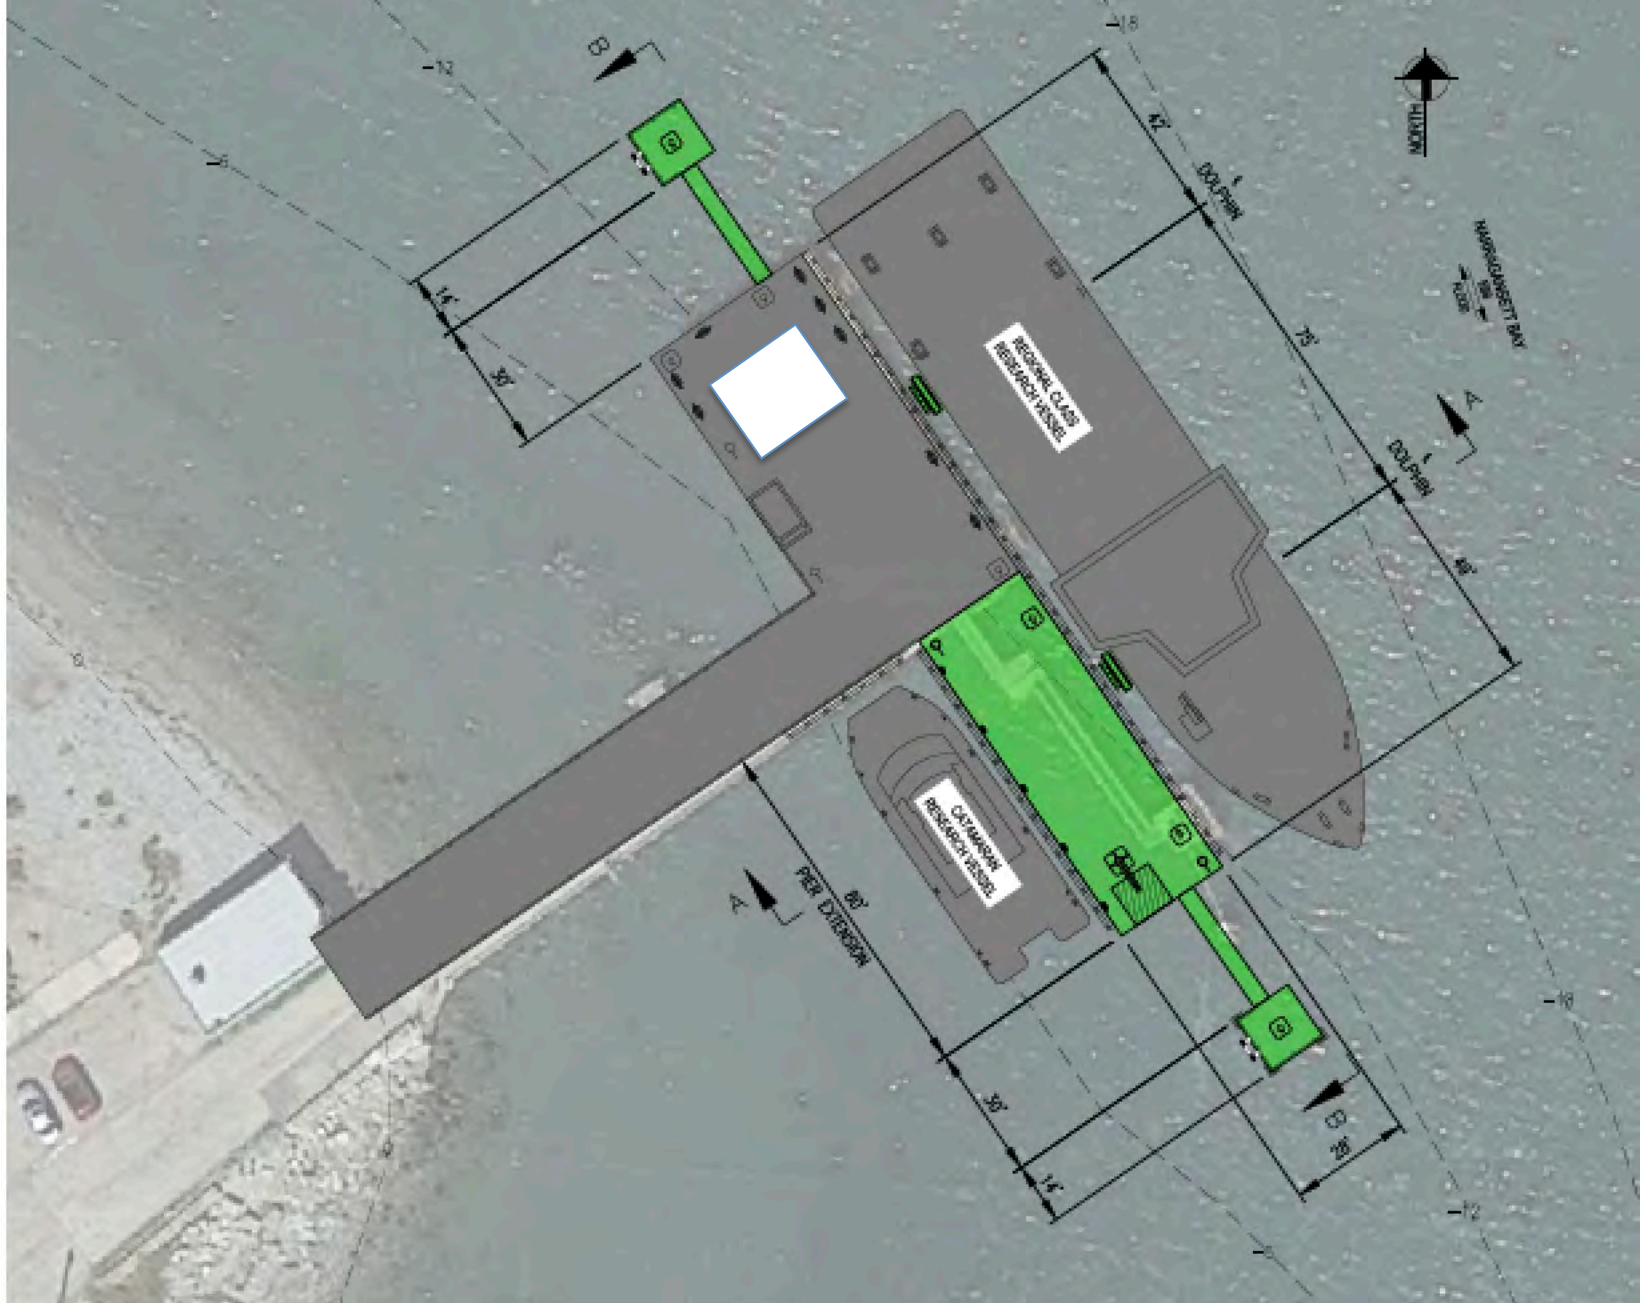

(b) University of Rhode Island Narragansett Bay Campus \$45,000,000

View from the Northeast

Master Plan
Phase 1: \$45M

R/V Resolution

Narragansett Bay Campus Master Plan

Moving GSO into the next half Century