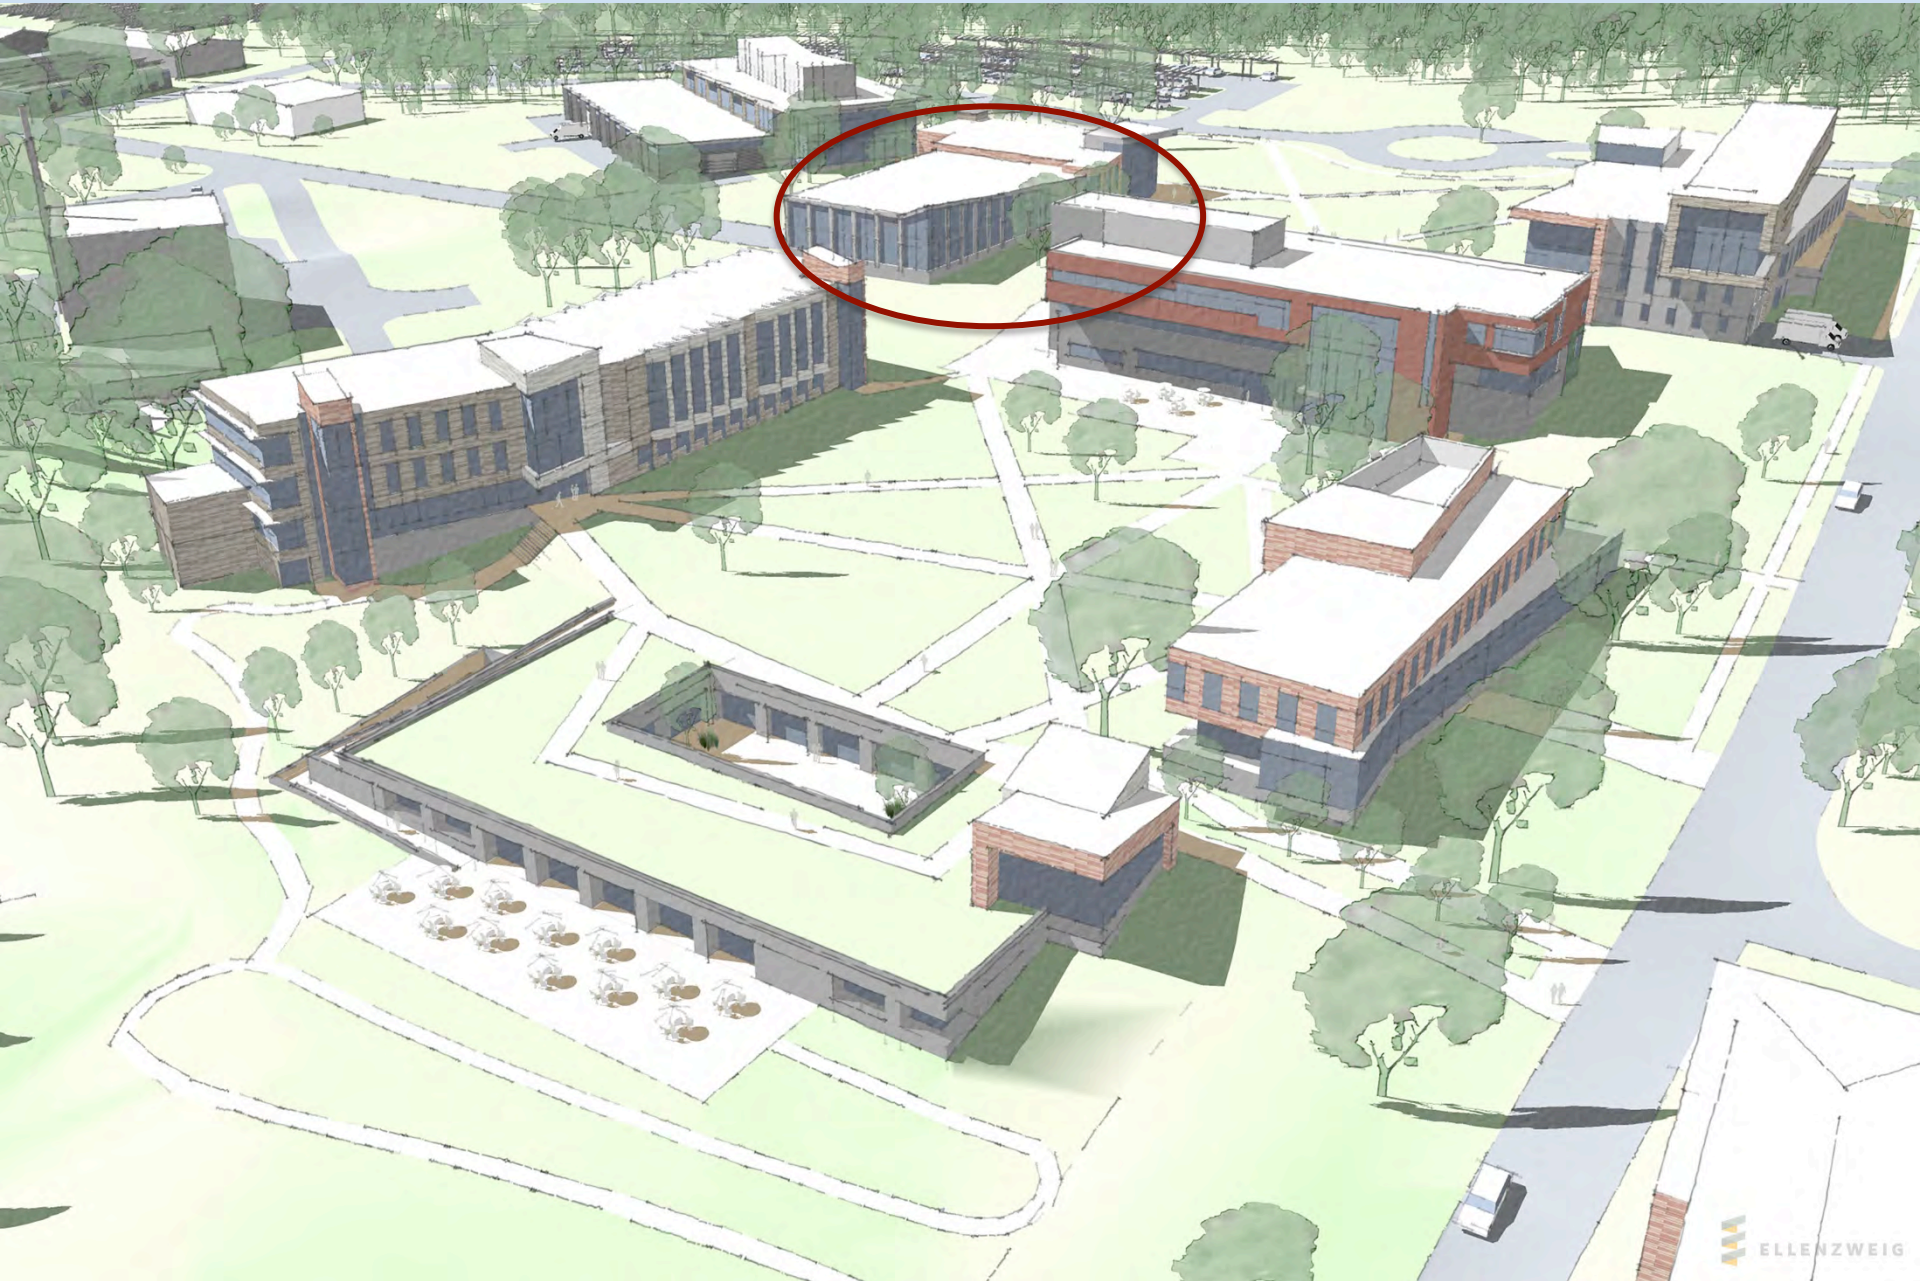

(b) University of Rhode Island Narragansett Bay Campus \$45,000,000

View from the Northeast

Master Plan
Phase 1: \$45M

R/V Resolution

Narragansett Bay Campus Master Plan

Moving GSO into the next half Century