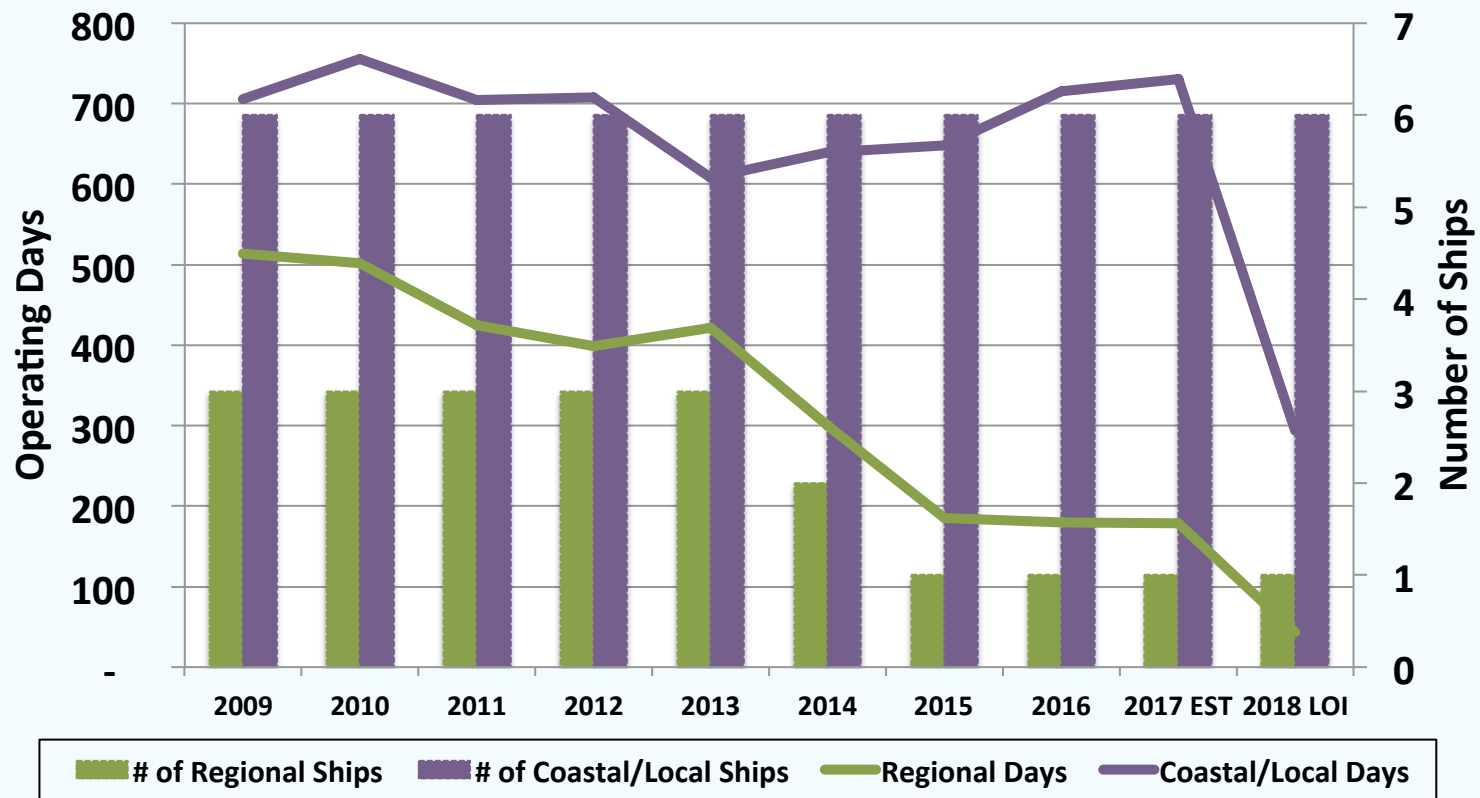

Agency Recommendations for 2018 Fleet Operations

Agency Recommendations for 2018 Fleet Operations: Charts from Letter

Figure 1: UNOLS Fleet Utilization (2009 - 2018)

Agency Recommendations for 2018 Fleet Operations: Charts from Letter

Figure 2: Ship Utilization by Class: 2009 – 2018
Global and Ocean Intermediate Classes

Agency Recommendations for 2018 Fleet Operations: Charts from Letter

**Figure 3: Ship Utilization by Class: 2009 – 2018
Regional and Coastal/Local Classes**