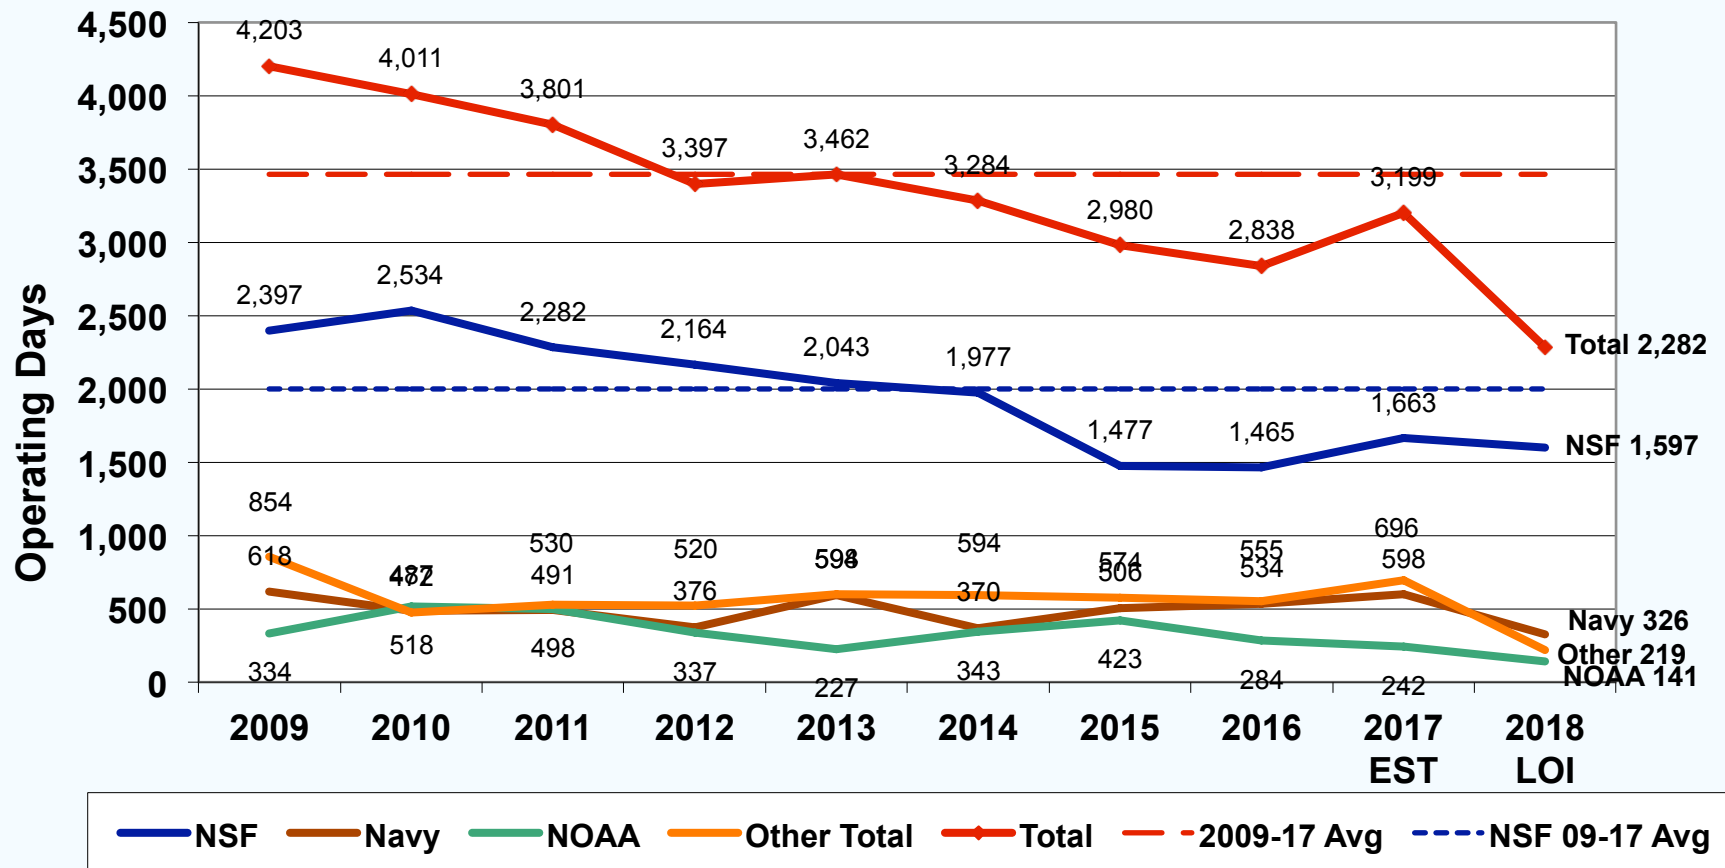

Agency Recommendations for 2018 Fleet Operations

Agency Recommendations for 2018 Fleet Operations: Charts from Letter

Figure 1: UNOLS Fleet Utilization (2009 - 2018)

Agency Recommendations for 2018 Fleet Operations: Charts from Letter

Figure 2: Ship Utilization by Class: 2009 – 2018
Global and Ocean Intermediate Classes

Agency Recommendations for 2018 Fleet Operations: Charts from Letter

**Figure 3: Ship Utilization by Class: 2009 – 2018
Regional and Coastal/Local Classes**

Agency Recommendations for 2018 Fleet Operations: Charts from Letter

Figure 4: Ship Time Request Demand