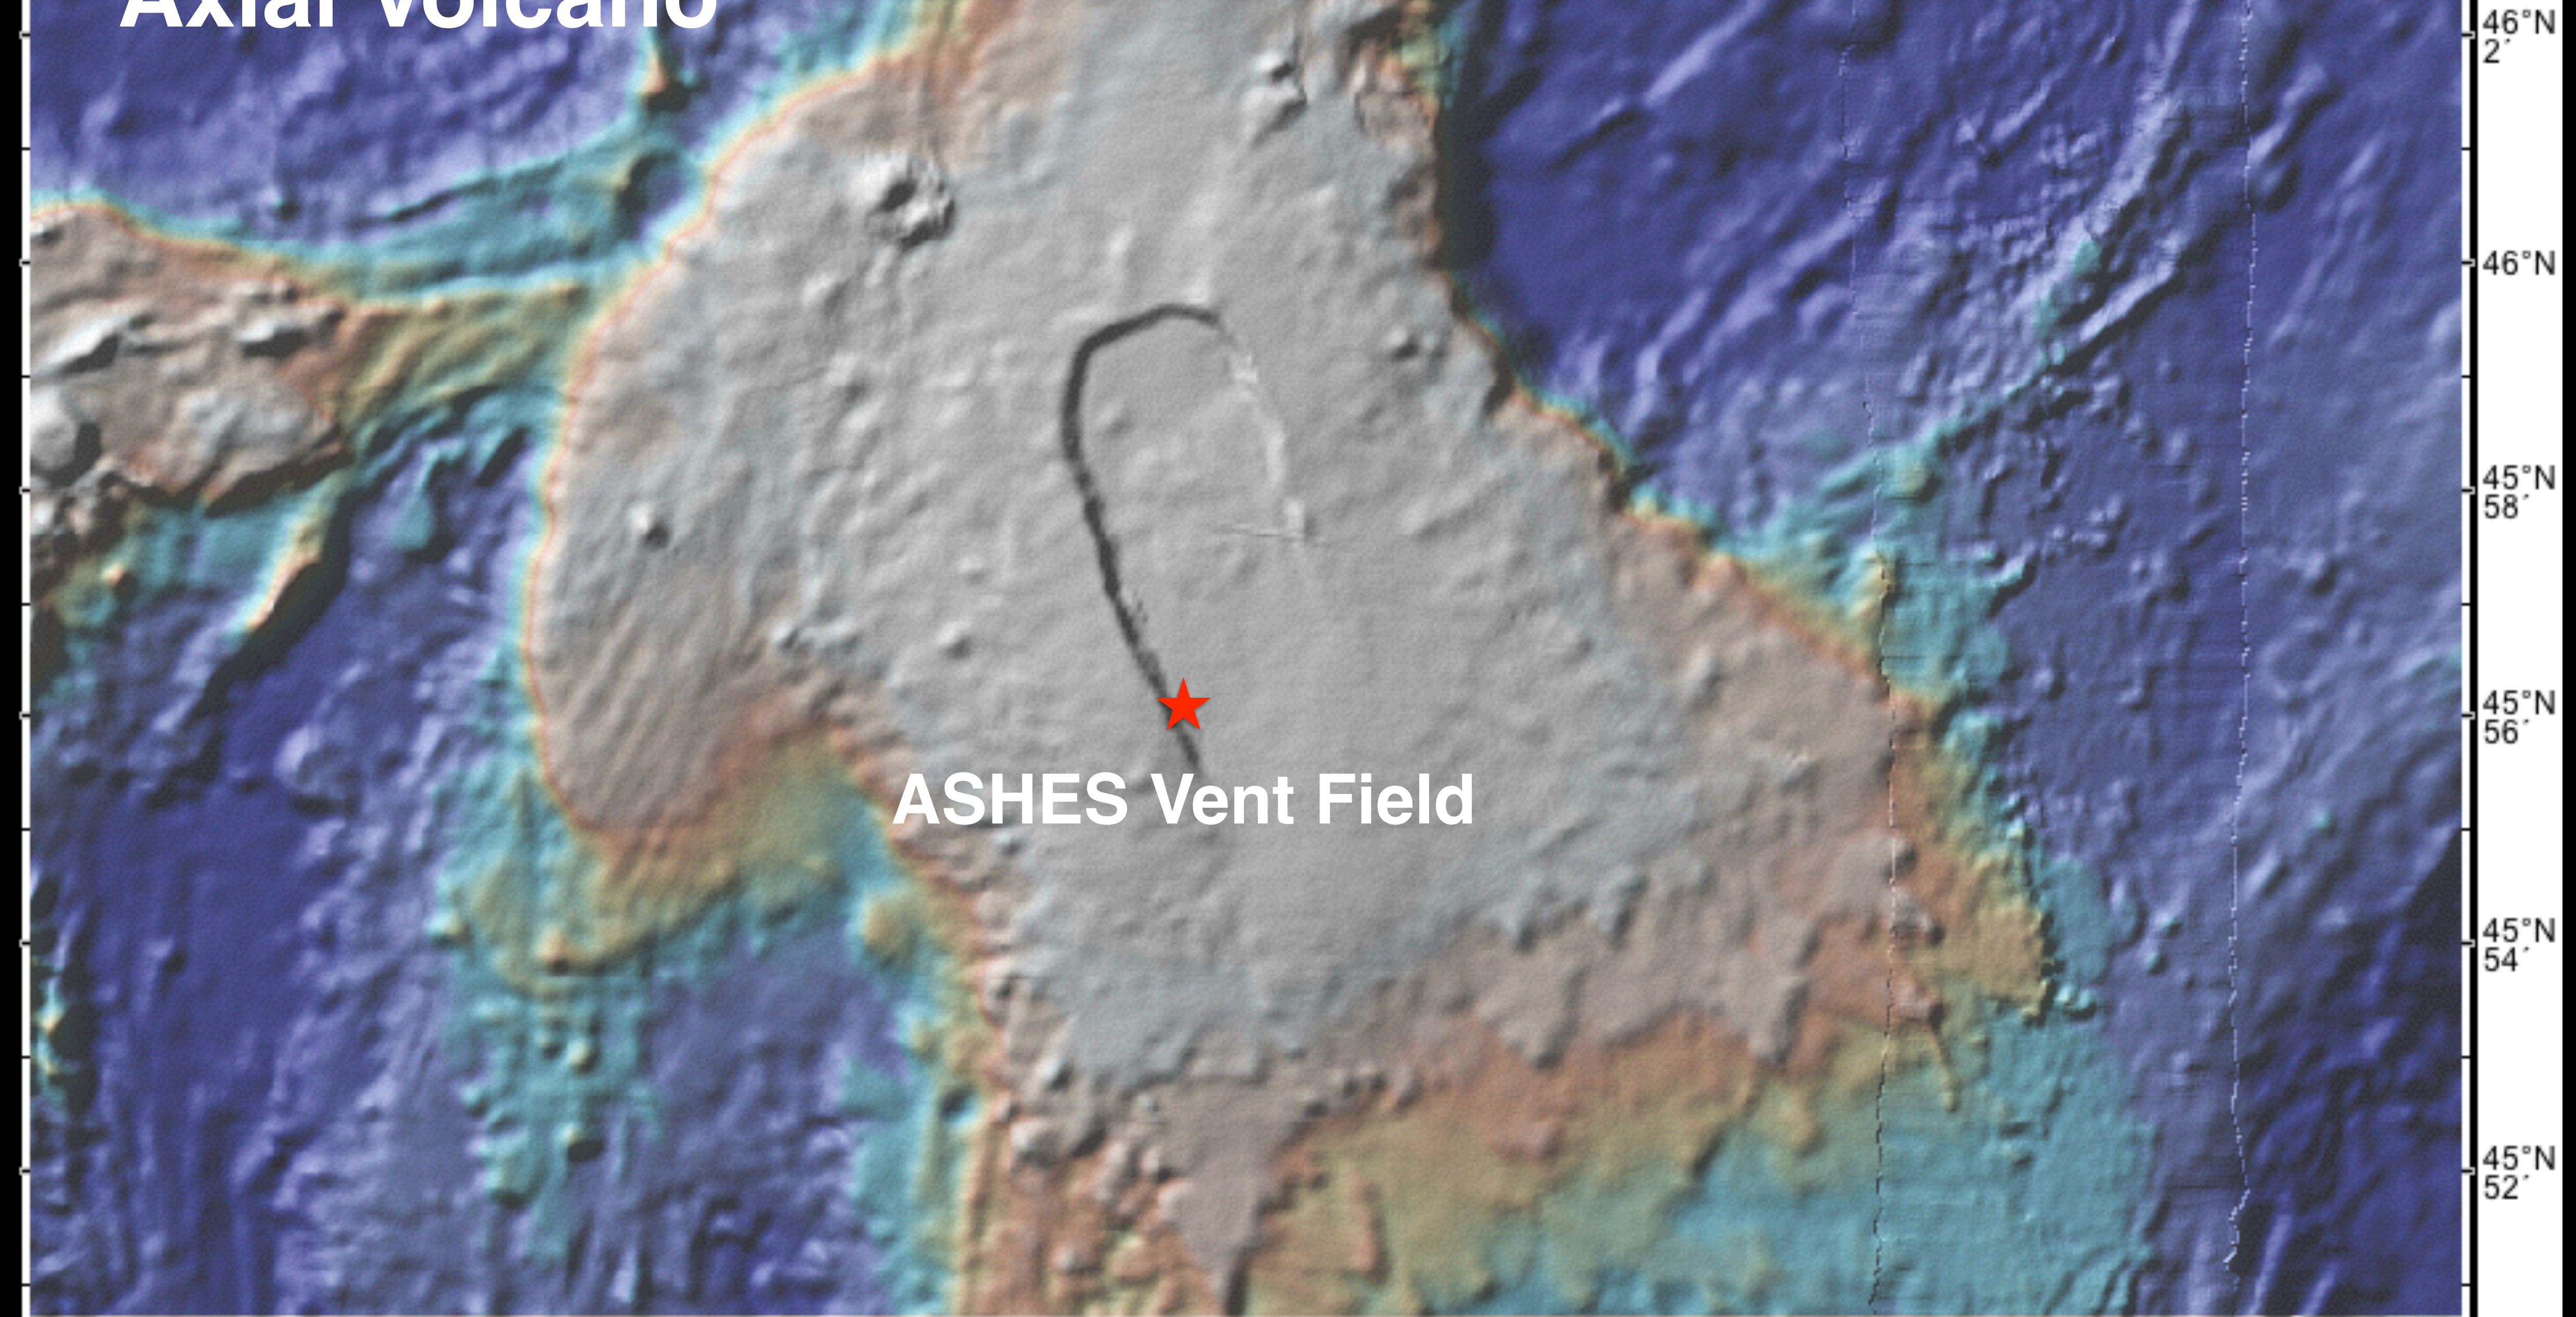

AT26-17

14 July - 6 August  
Alvin / Sentry

Farr / Tivey  
Ding / Siefried  
Kinsey et al.

Crone / Mittelstaedt / Fornari

# Axial Volcano

ASHES Vent Field

30°W 15' 130°W 12' 130°W 9' 130°W 6' 130°W 3' 130°W 129°W 57' 129°W 54' 129°W 51' 129°W 48' 129°W 45'

46°N 2'  
46°N  
45°N 58'  
45°N 56'  
45°N 54'  
45°N 52'