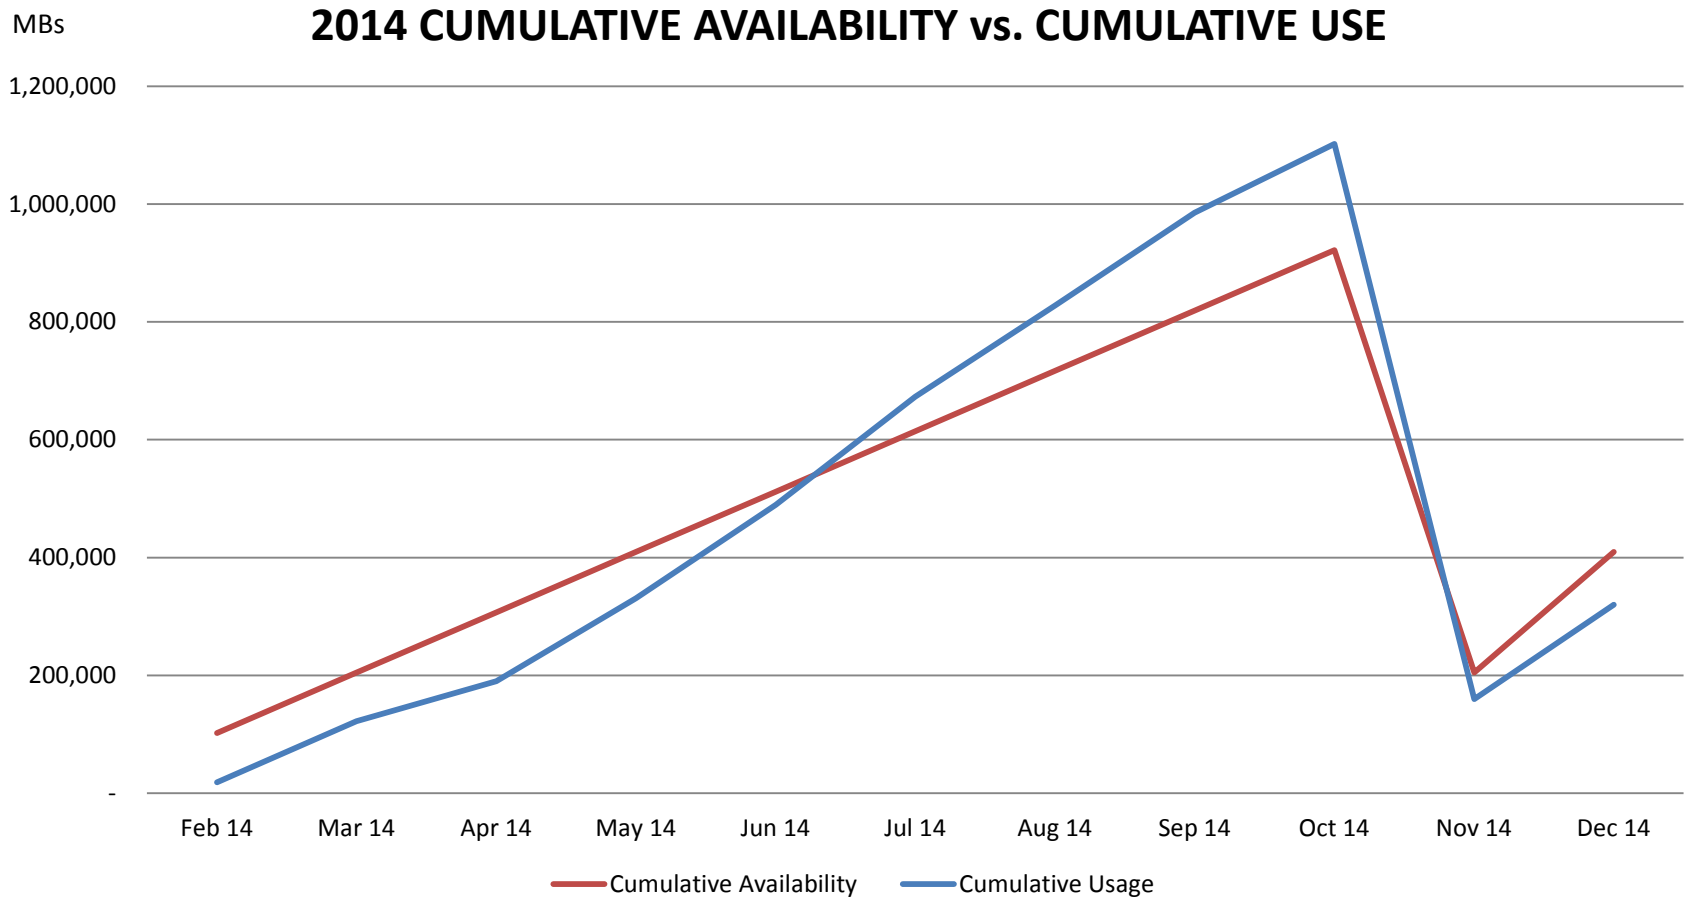

RVTEC November 2014 – FBB