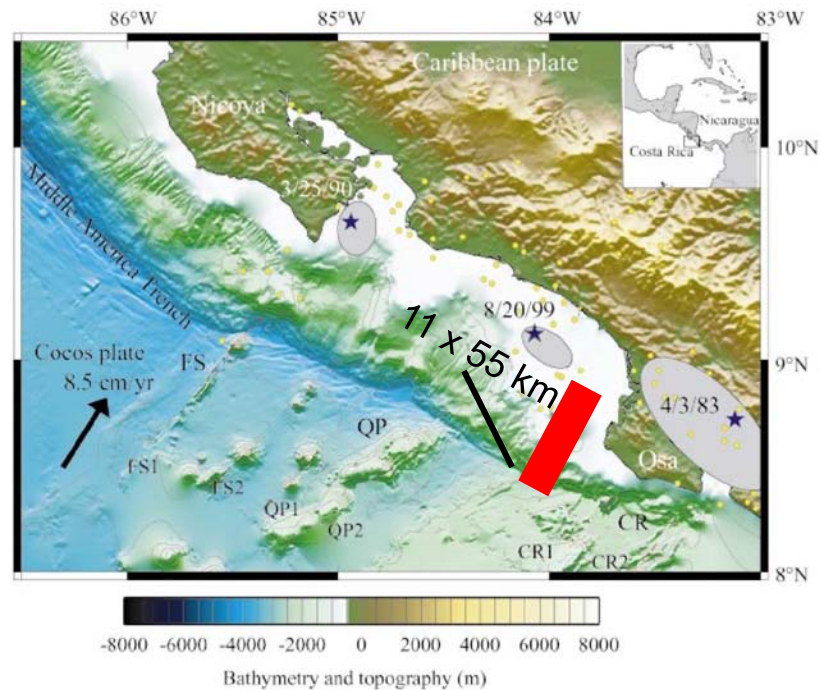

# A 3D look into the Costa Rica subduction zone

Nathan Bangs  
Kirk McIntosh  
Eli Silver  
Cesar Ranero  
Jared Kluesner

# R/V Langseth (MGL1106)

# Location map

# Leg 334 Drilling Sites and planned Leg 344 Sites