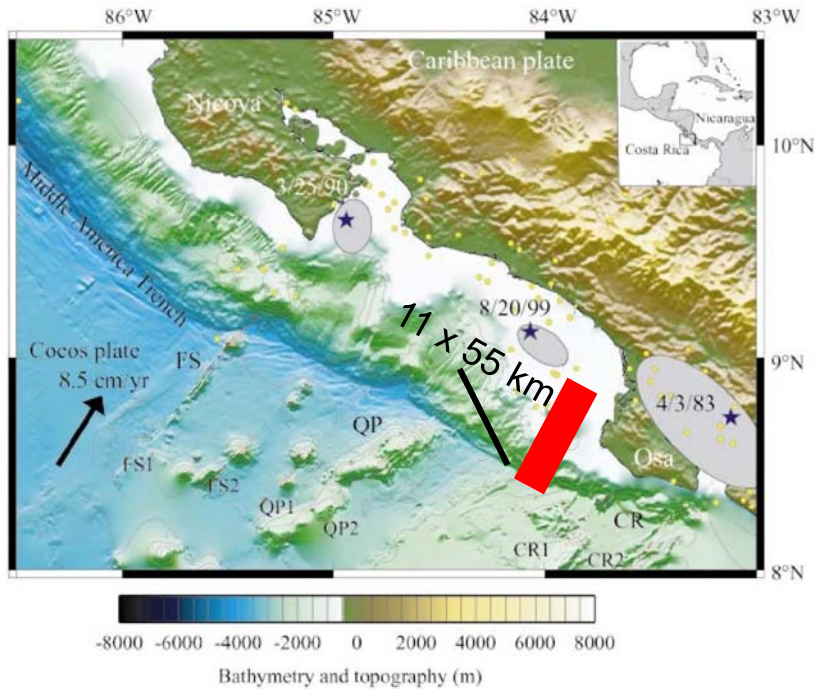

# MGL1106 Streamer/Airgun Configuration

R/V Marcus Langseth  
4 x 6000 x 150  
4 Gunstrings  
Baro 16's towing Sentry Solid Streamer

NOT to Scale

# Coverage

Fold map (25 m x 37.5 m bins)

# Location map