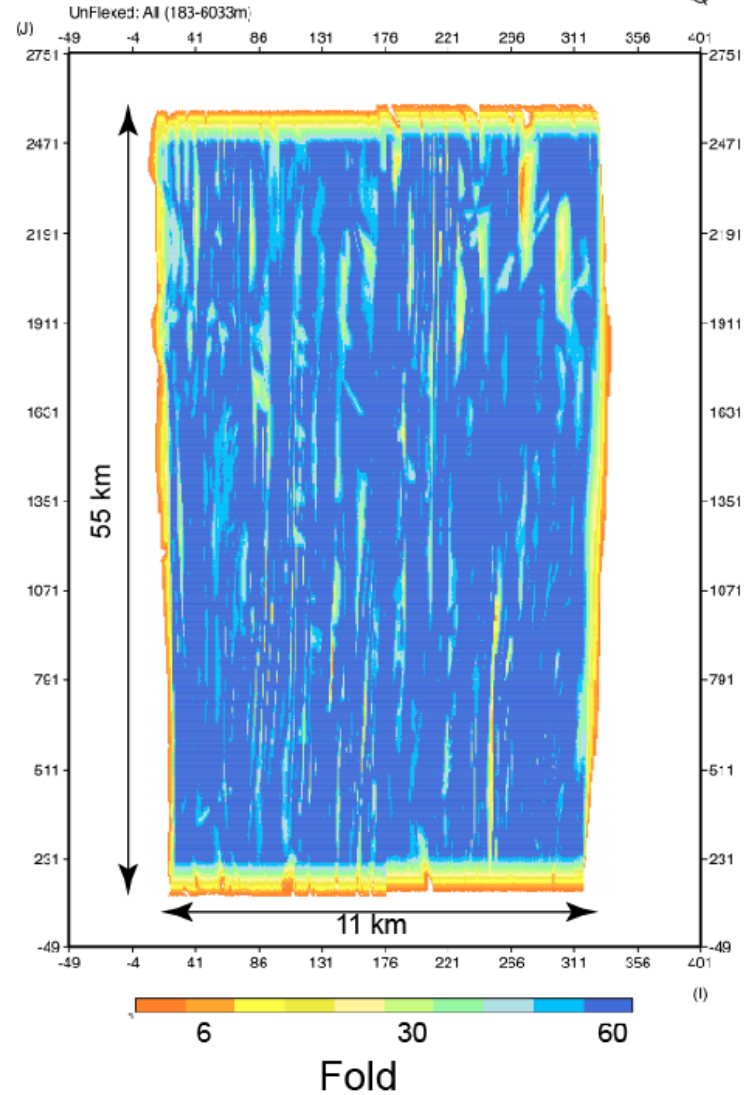

Coverage

Fold map (25 m x 37.5 m bins)