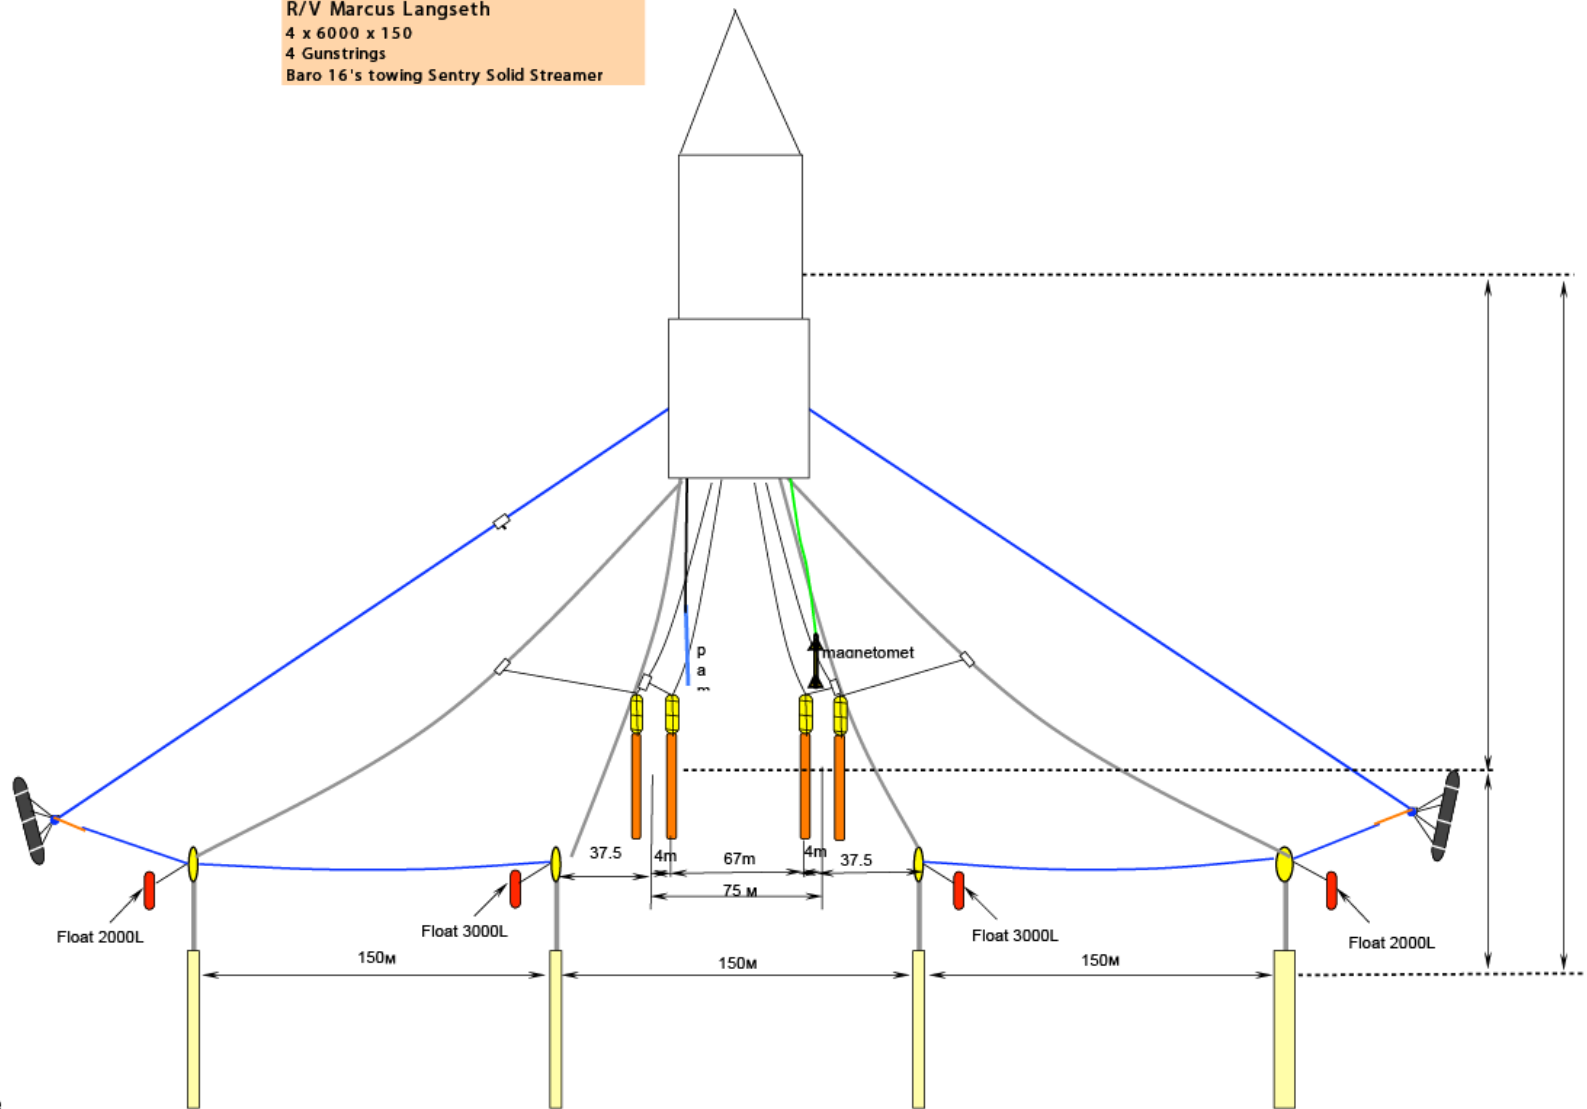

# R/V Langseth (MGL1106)

# MGL1106 Streamer/Airgun Configuration

R/V Marcus Langseth  
4 x 6000 x 150  
4 Gunstrings  
Baro 16's towing Sentry Solid Streamer

NOT to Scale

# Coverage

Fold map (25 m x 37.5 m bins)

# Leg 334 Drilling Sites and planned Leg 344 Sites