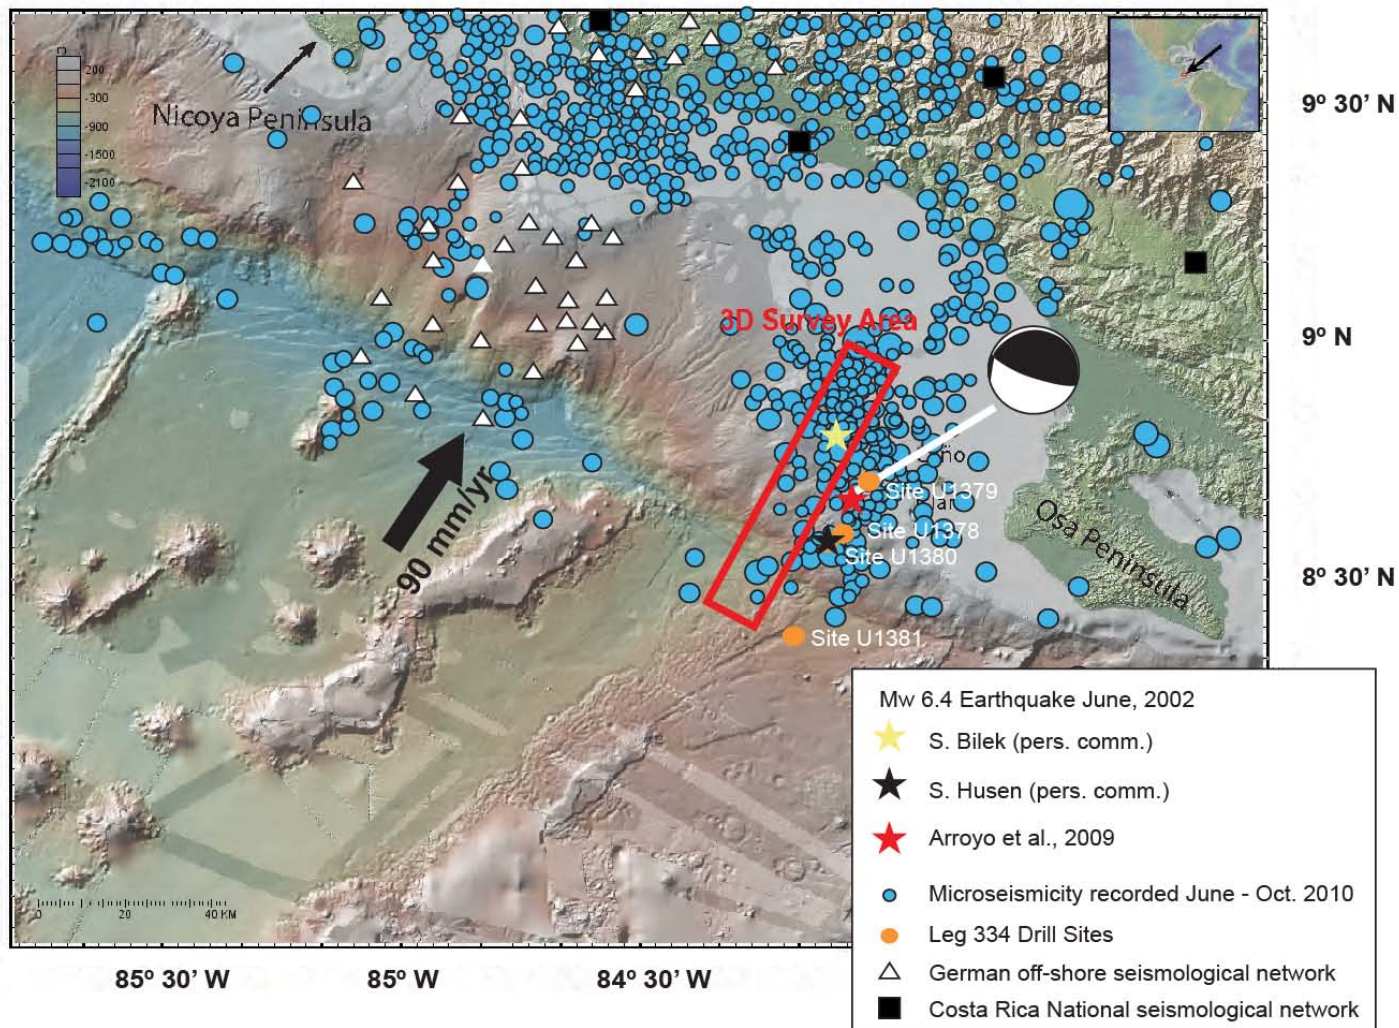

# R/V Langseth (MGL1106)

# MGL1106 Streamer/Airgun Configuration

R/V Marcus Langseth  
4 x 6000 x 150  
4 Gunstrings  
Baro 16's towing Sentry Solid Streamer

NOT to Scale

# Location map

# Leg 334 Drilling Sites and planned Leg 344 Sites