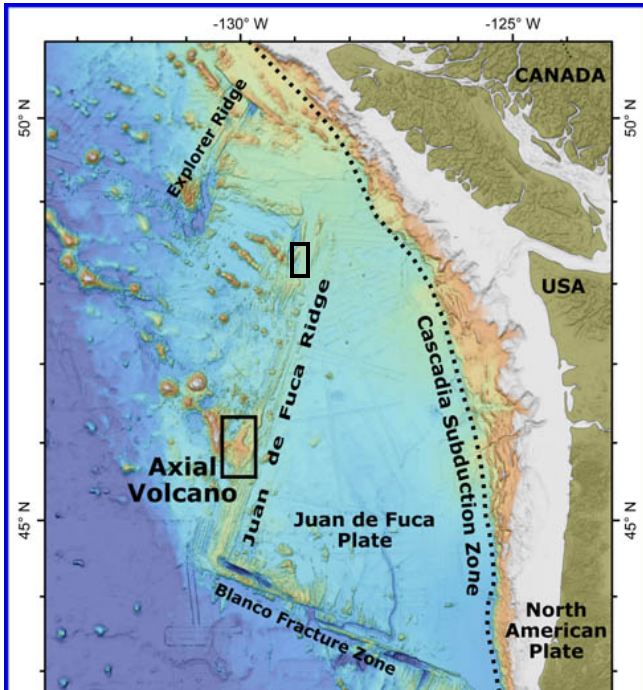

# Endeavour-Axial Expedition (AT 18-08)

R/V Atlantis – July 19-Aug 1, 2011, Astoria-Astoria

## 5 piggybacked Jason programs:

- Lilley, Lee/Girguis, Zhou: instrumentation & sampling @ Endeavour segment
- Butterfield: fluid sampling @ Axial
- Chadwick/Nooner: geodesy @ Axial

## Highlight: Eruption discovered

- V14C – Girguis, Chadwick, Clague, Haxel, Butterfield, Delaney
- V11E-2557 – Caress
- V52C-02 – Noonon