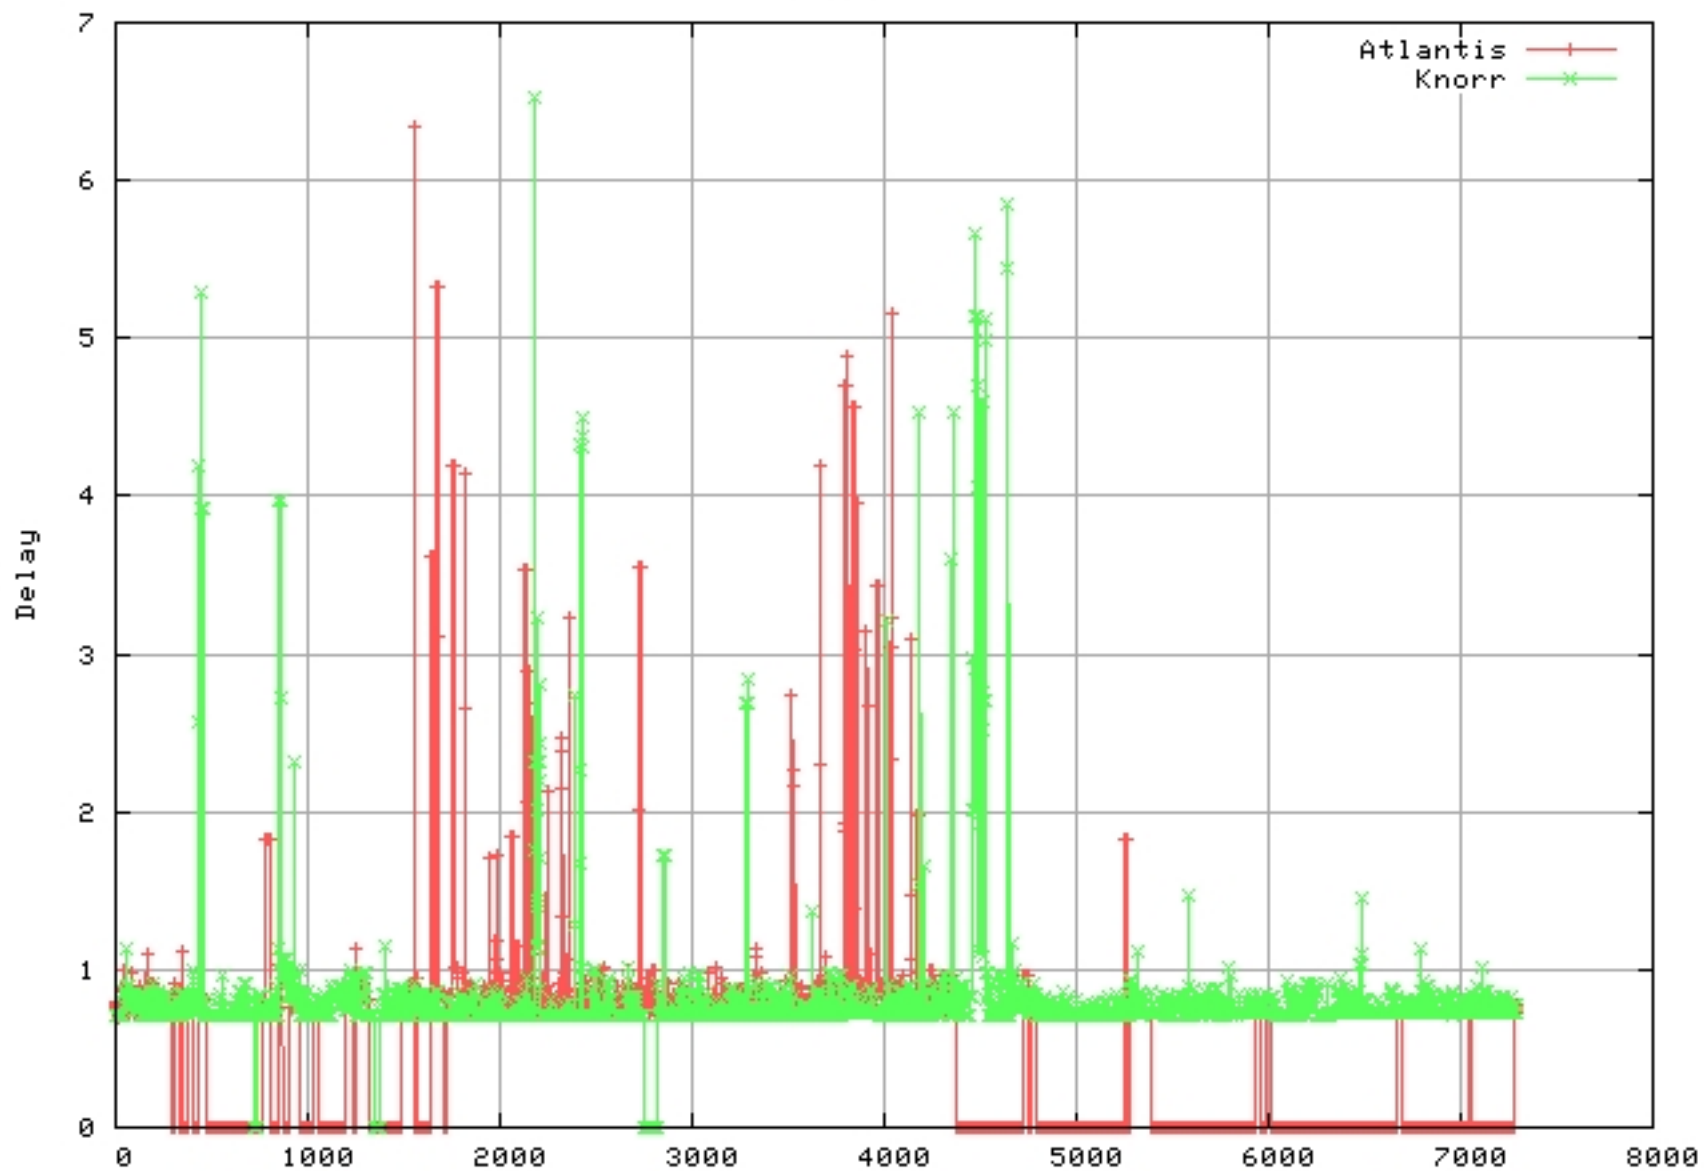

Fleet Broadband Update 1 January 2010

- Program established for 3 yrs with 20 users
- Rate reduces from \$11.34/MB to \$1.52/MB
- Total pool size established at 40 GB/Month
- Unused balance will carry-forward month to month for 1 year period
- Within one year period, use or lose
- If user pool exceeds allowance, use rate increases to \$2.28/MB
- Details will be provided on usage targets per ship or class in next several weeks

I-4 Americas

I-4 EMEA

I-4 Asia-Pacific

FleetBroadband Satellite Coverage Areas

Ship ntp delays

Ship ntp delays