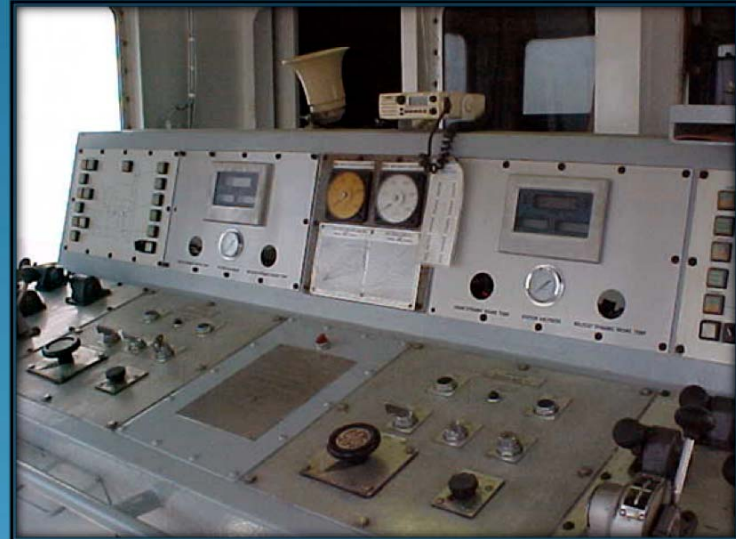

3PS-Installed Winch Control Systems

Winch Control Systems