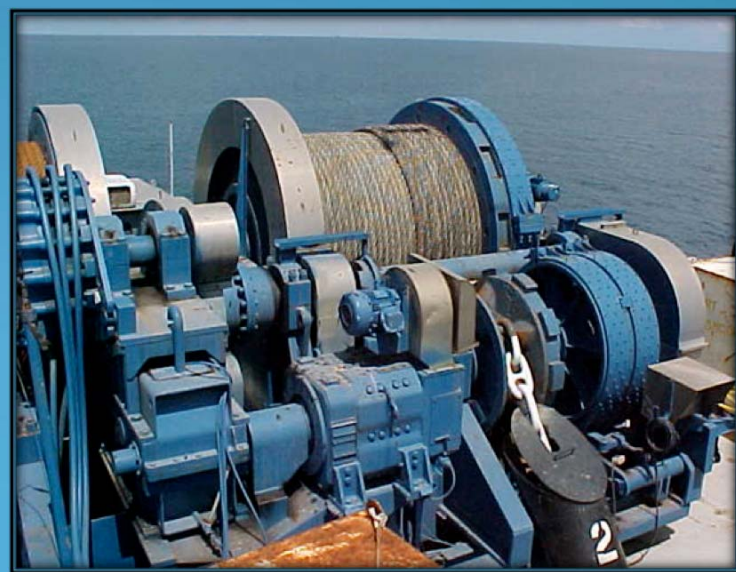

3PS-Installed Winch Control Systems

Winch Control Systems