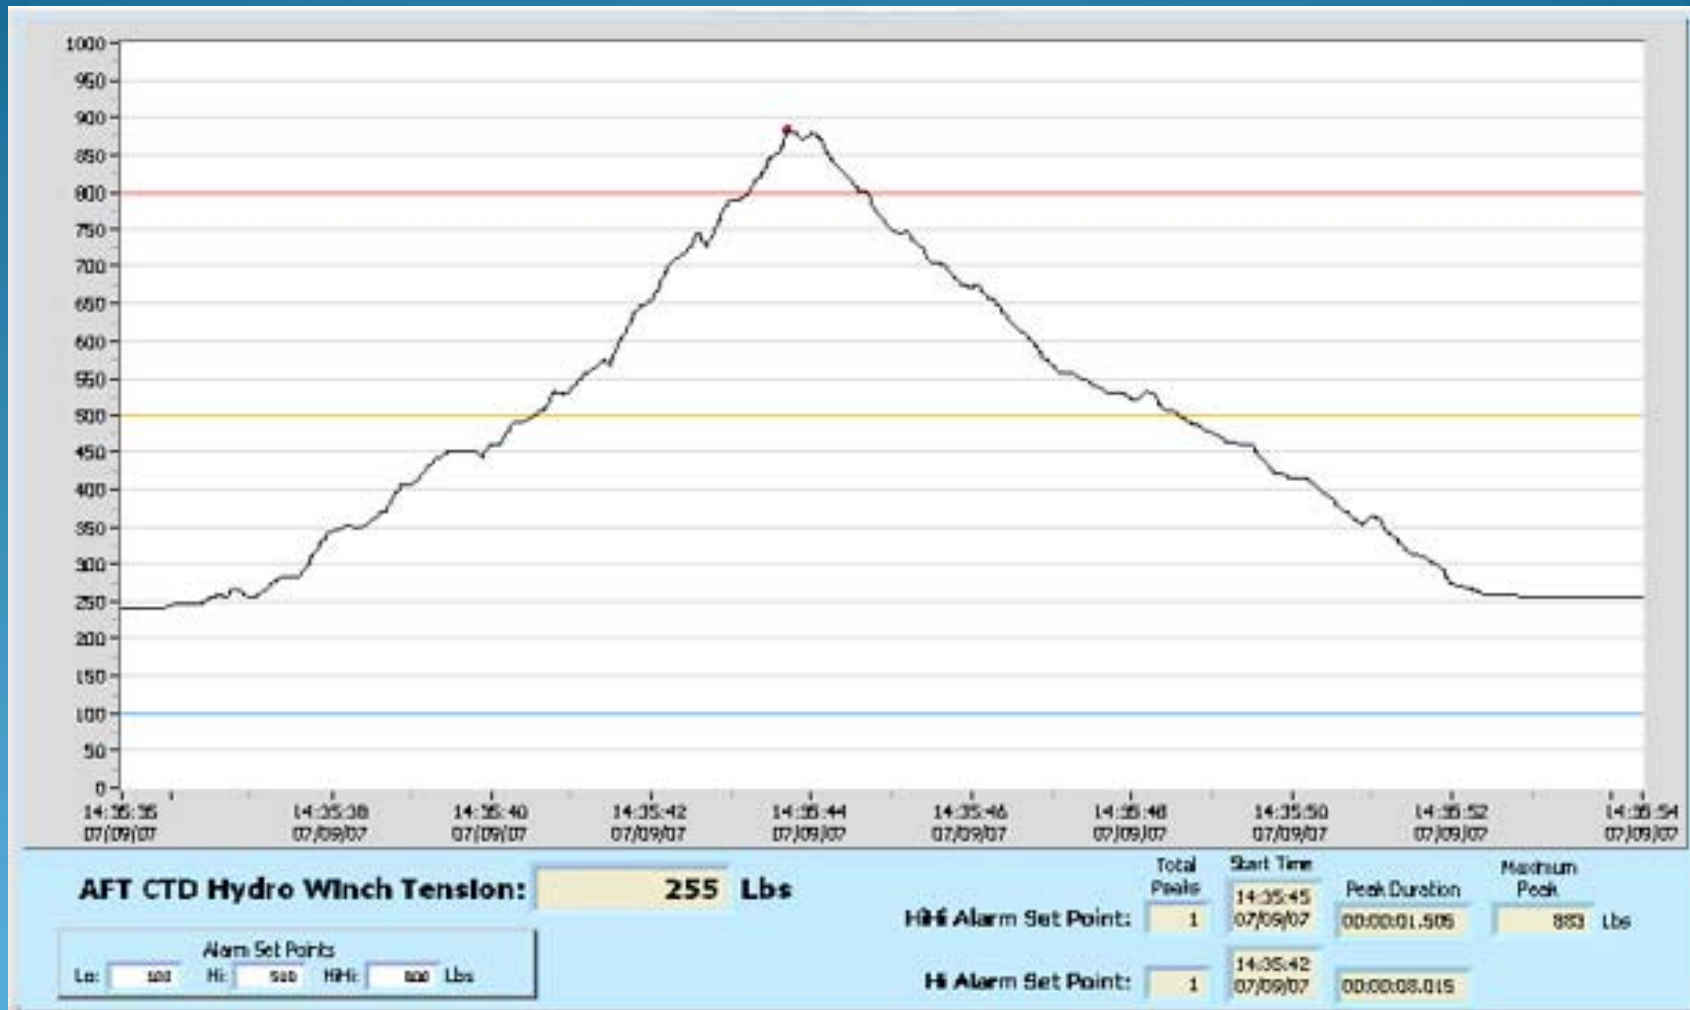

Peak Detection – Alarm Mode