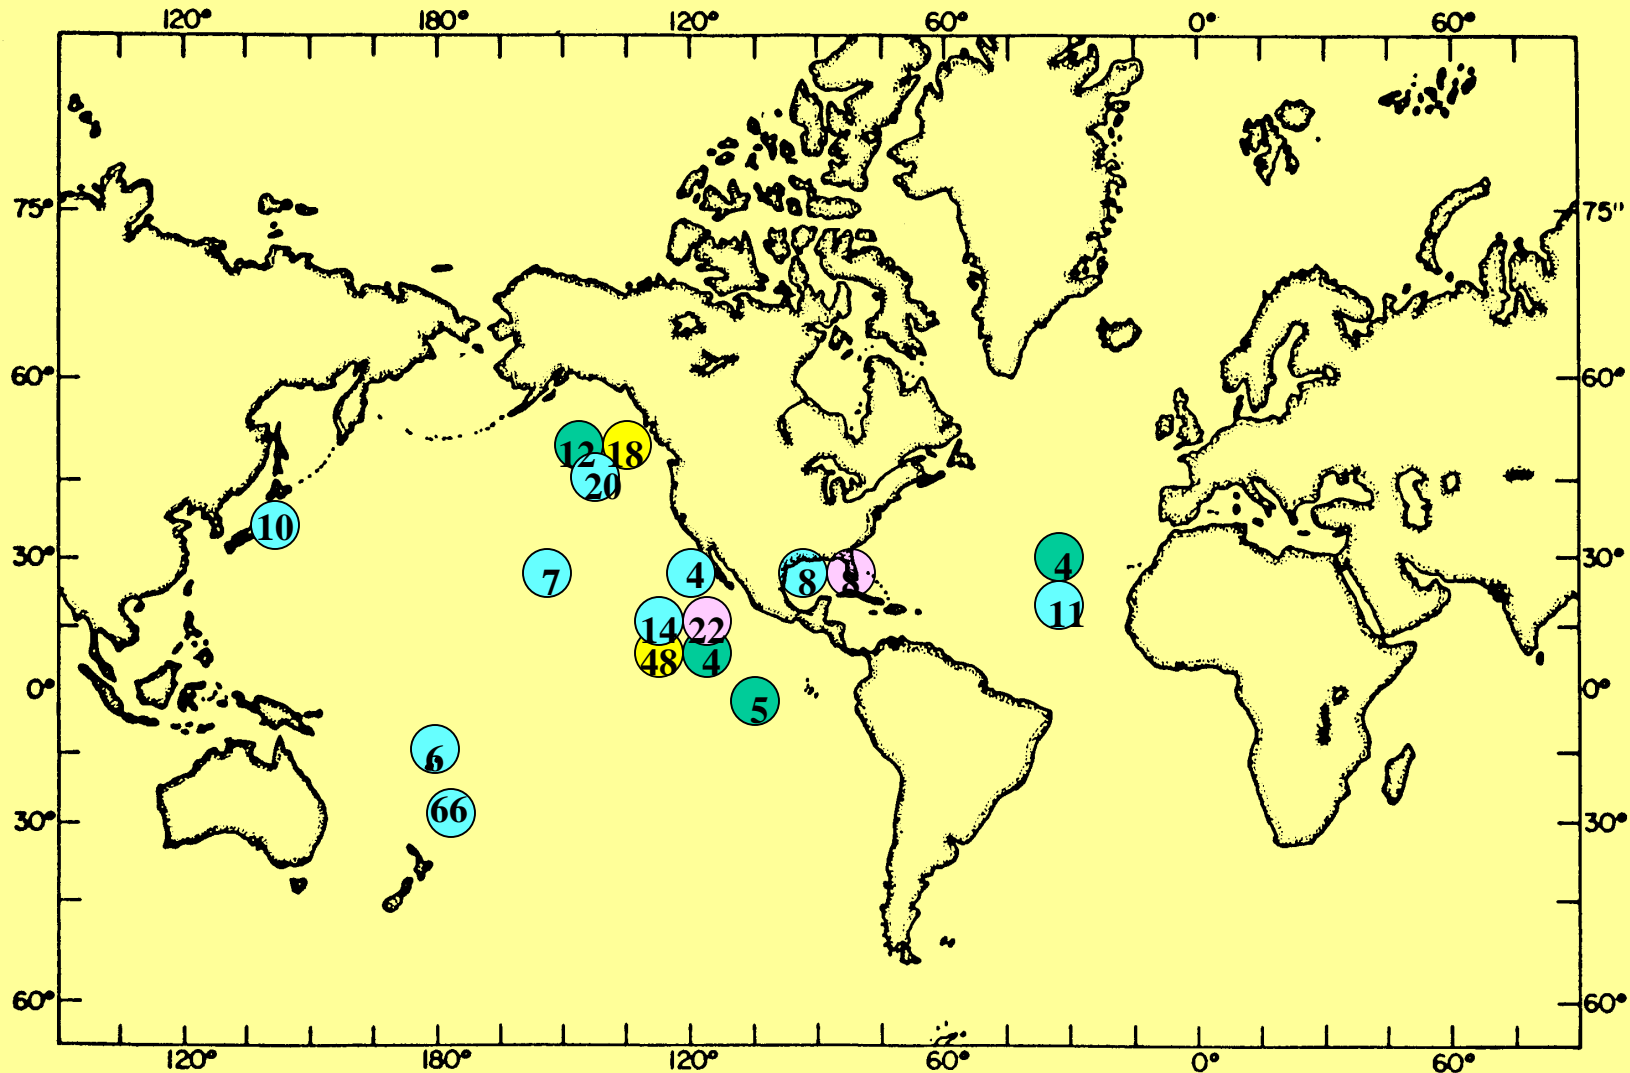

ALVIN Requests - 2007

● Pending ALVIN or ROV = 146

● Pending ALVIN = 30

● Funded ALVIN or ROV = 25

● Funded ALVIN = 66