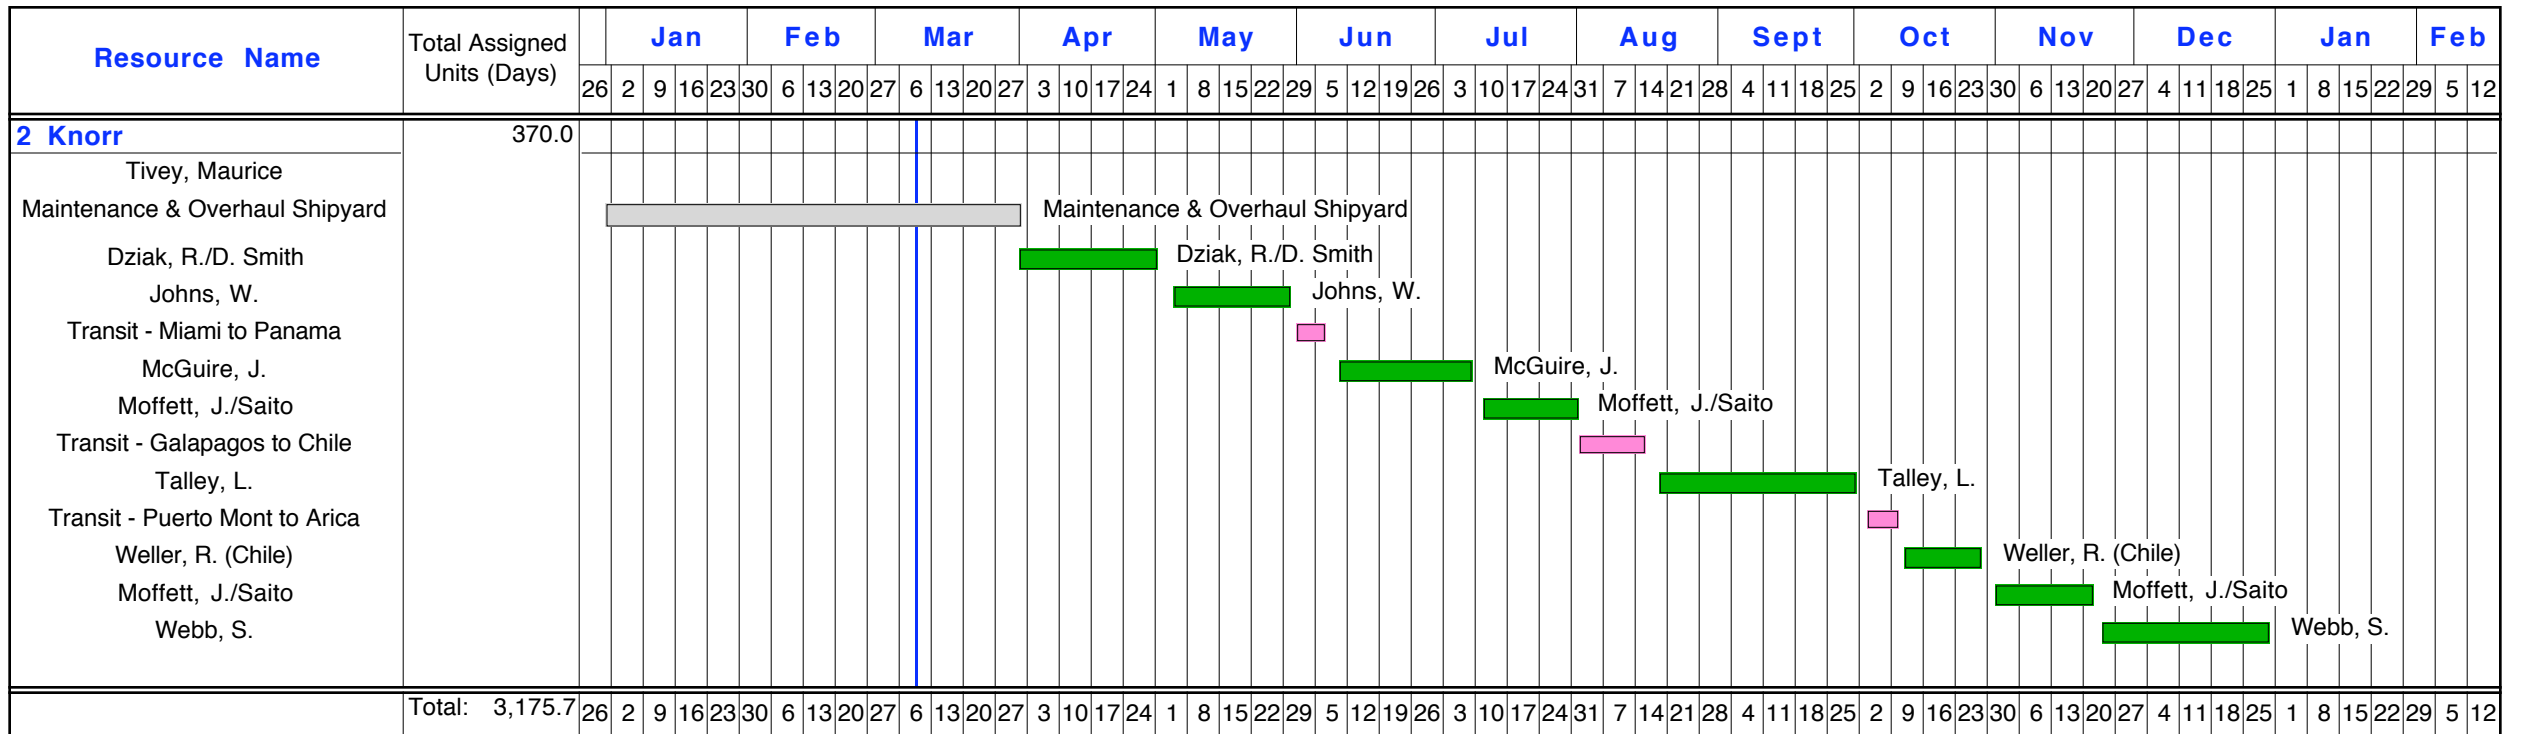

First Draft of 2005 Large Ship Schedules