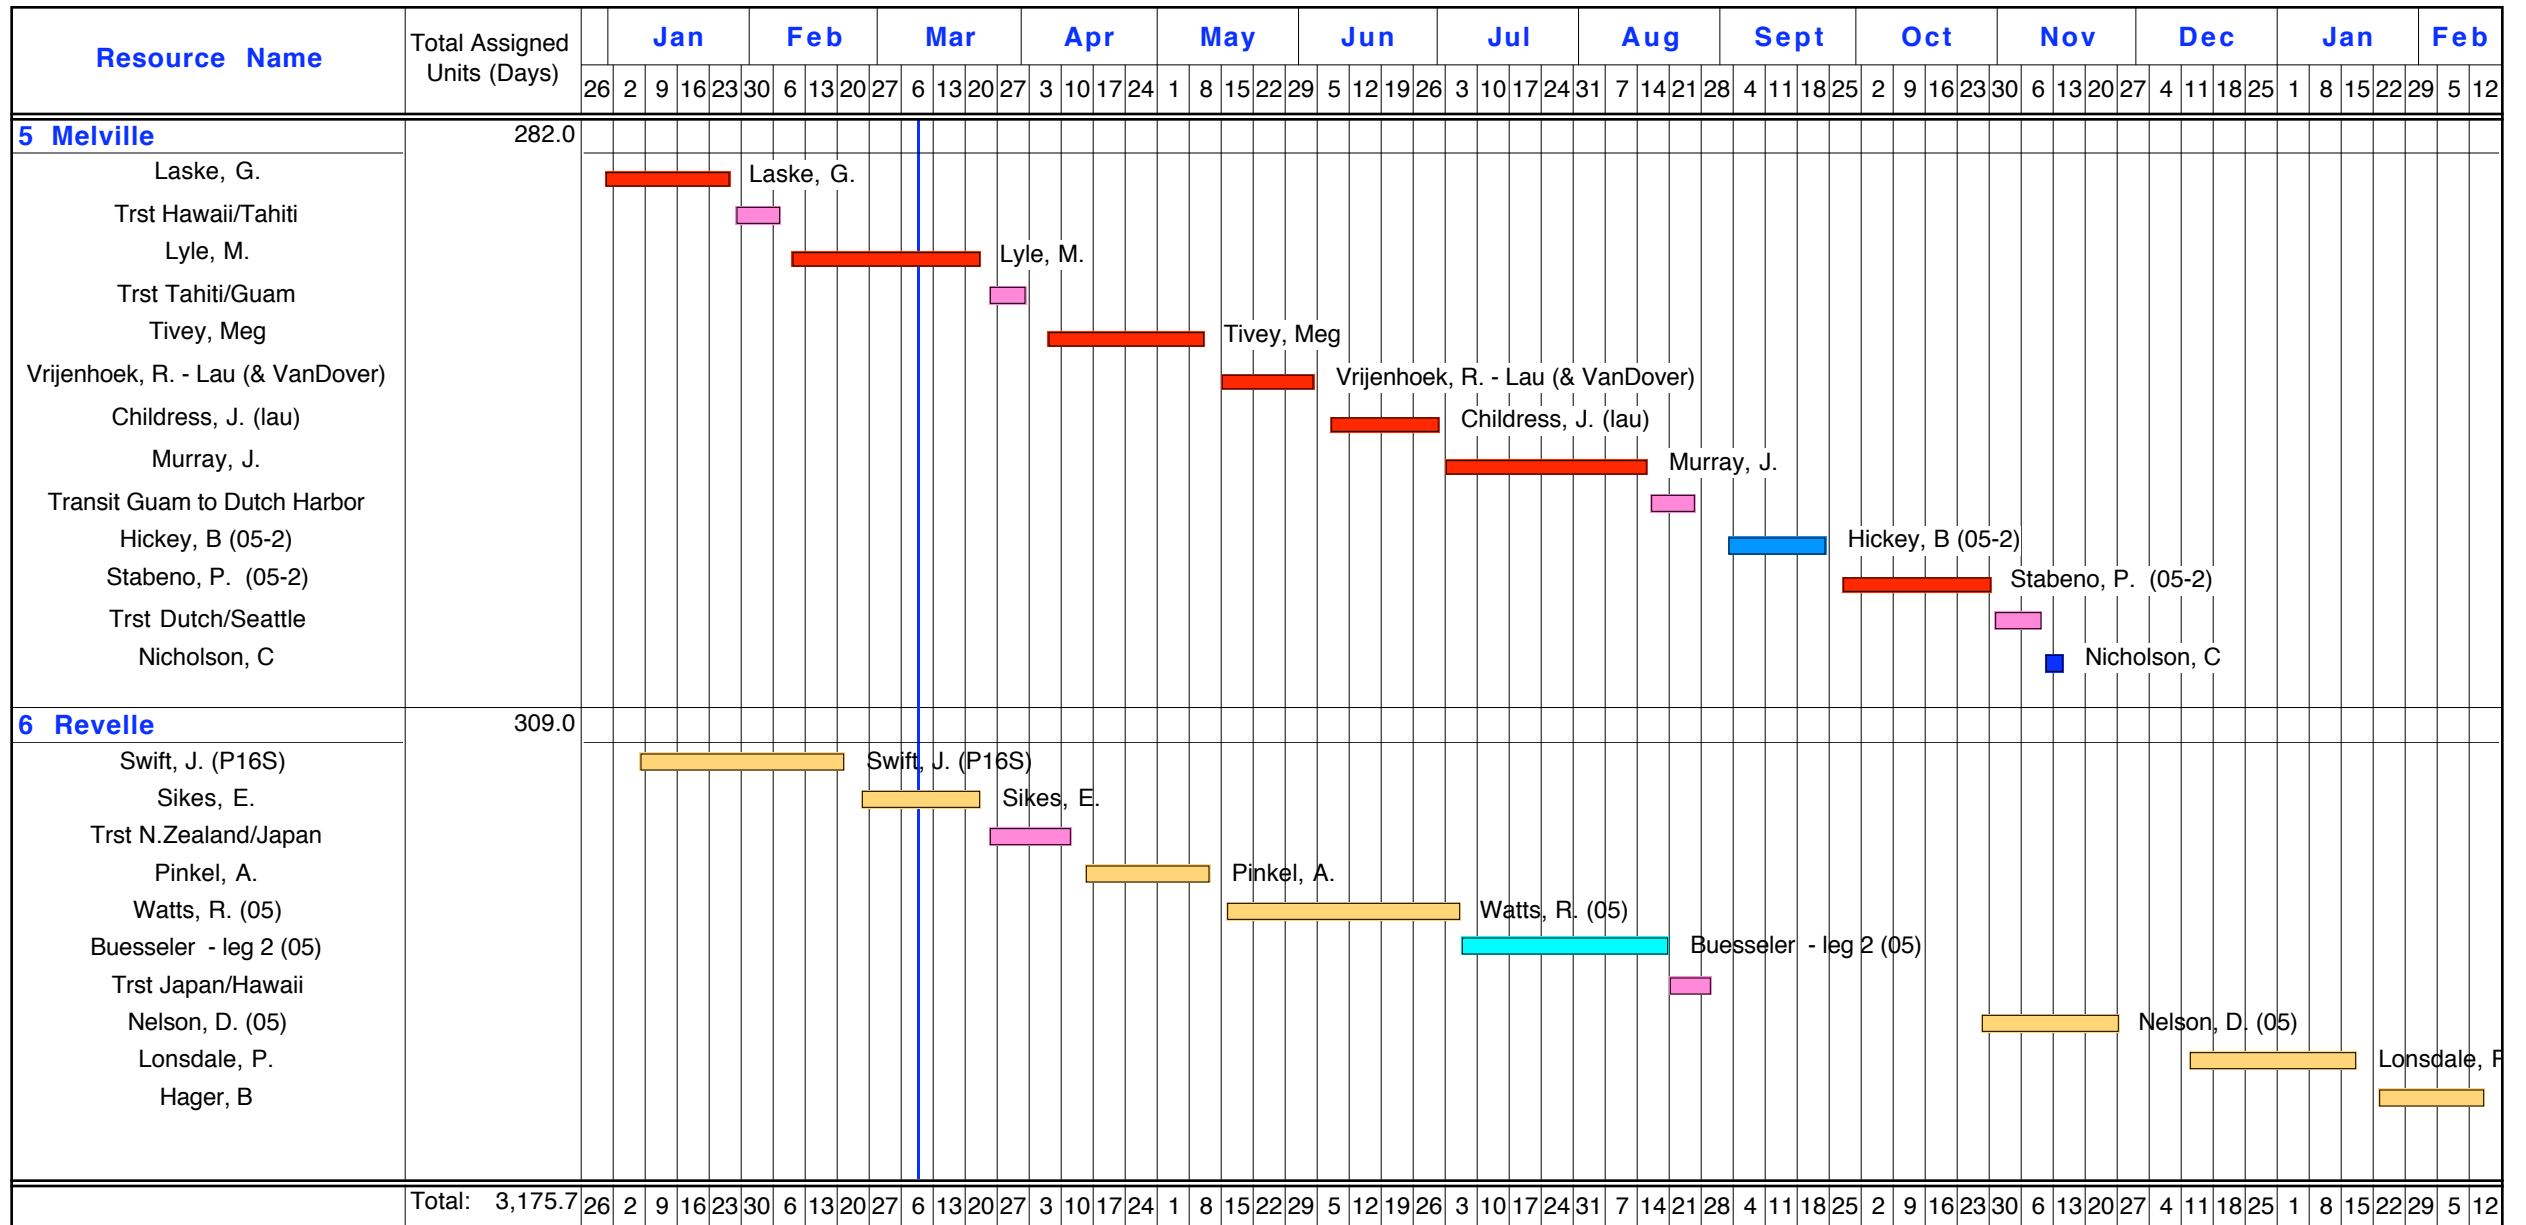

First Draft of 2005 Large Ship Schedules