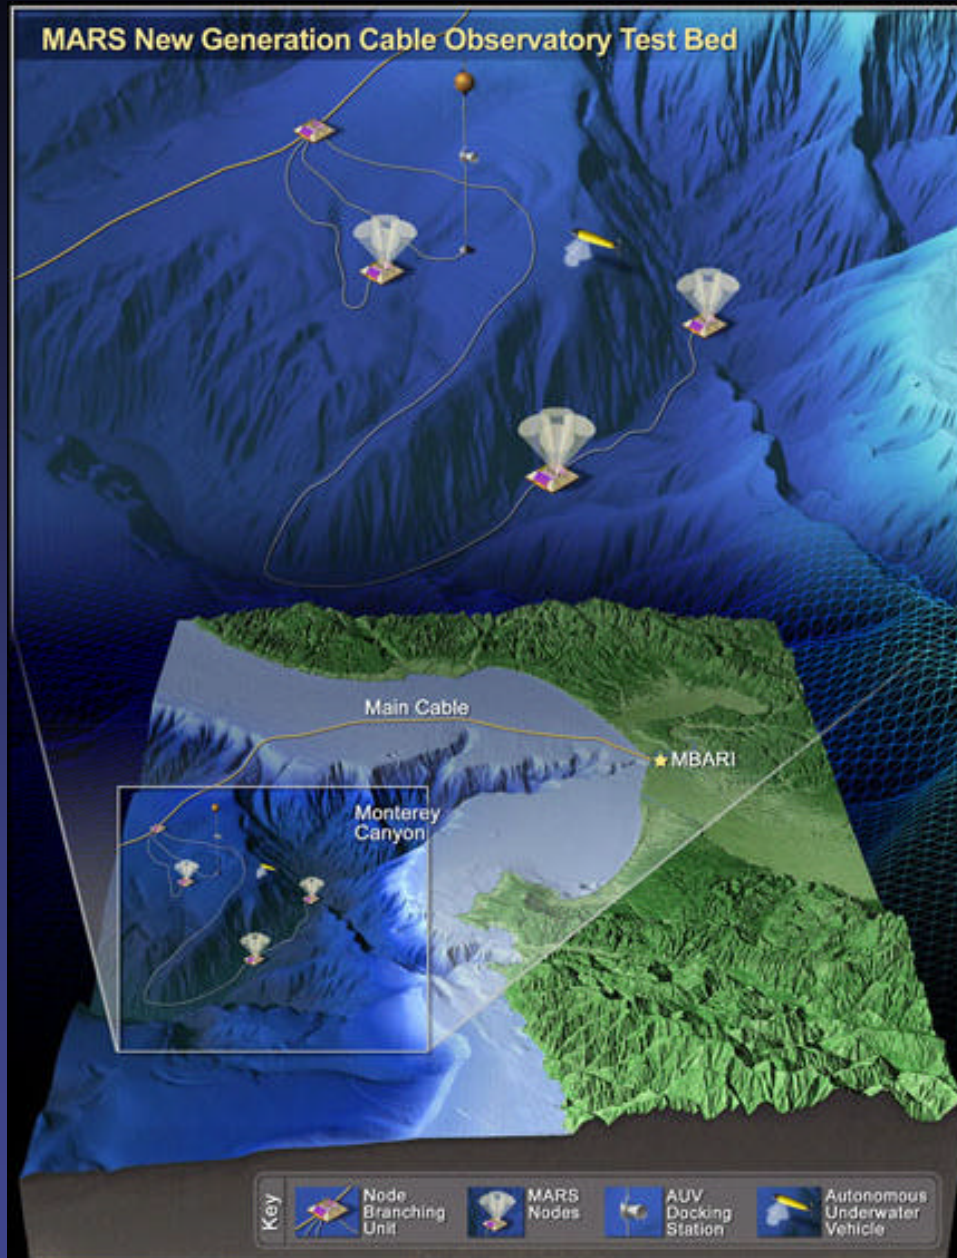

Monterey Bay Research Aquarium

Institute (MBARI)

The Monterey Accelerated Research System (MARS), a cabled observatory system, with benthic instrument nodes, AUVs, and various benthic and moored instrumentation. MARS will enable the community to test arrays of sensors and data handling for future observatory needs. MBARI operated several scientific research expeditions outside of Monterey Bay in 2003.