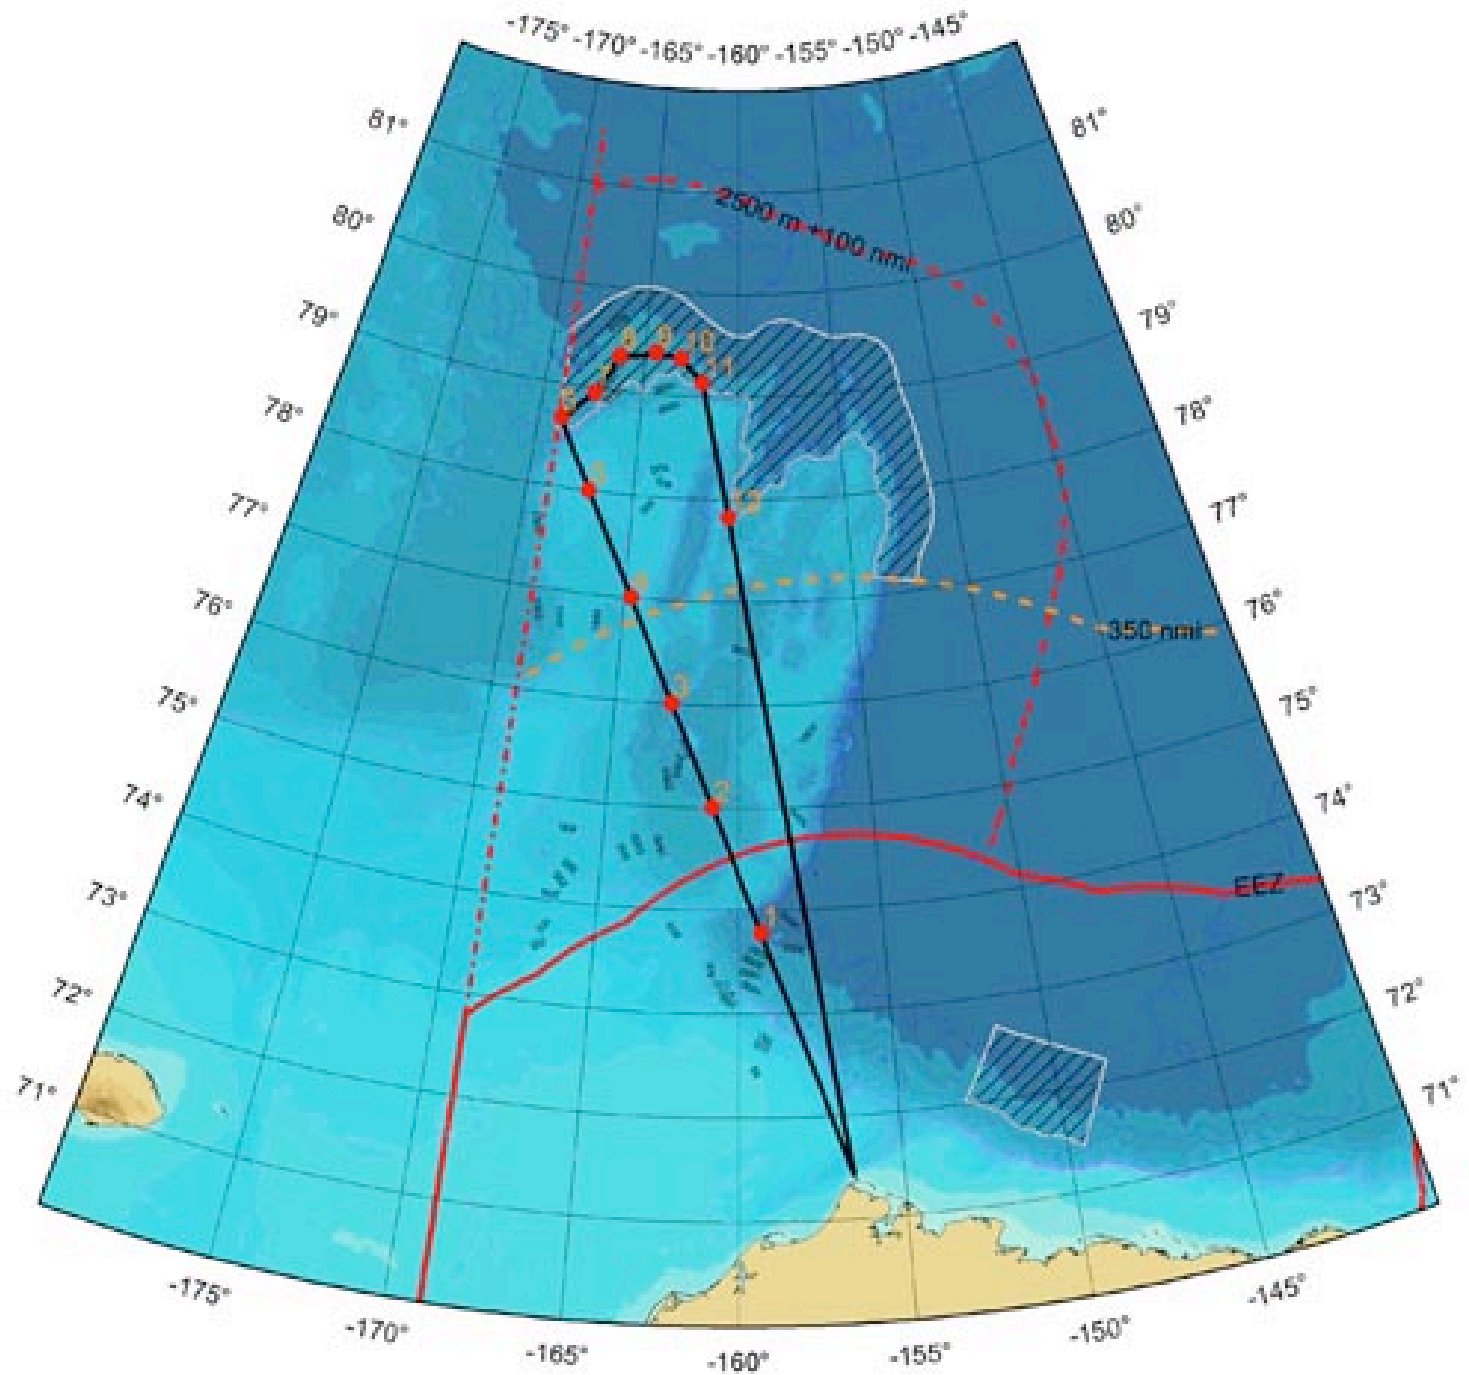

Healy
0302
Mayer

Date

Were we actually went

3D view based on collected SeaBeam 2112 data

Northwind Ridge