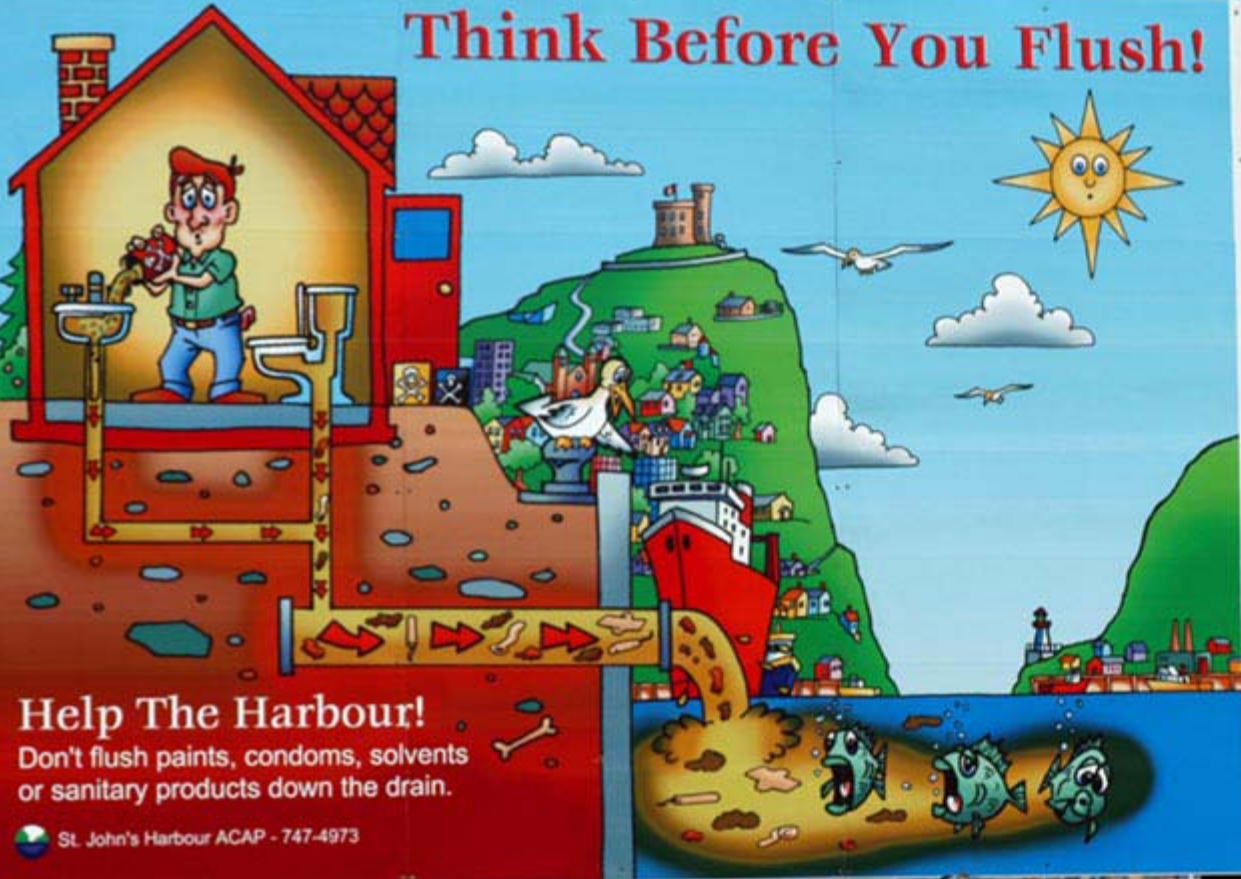

Think Before You Flush!

Help The Harbour!

Don't flush paints, condoms, solvents or sanitary products down the drain.

 St. John's Harbour ACAP - 747-4973

A satellite image from MODIS showing a mountain range with a river valley. The mountains are brown and tan, with patches of snow. The river valley is dark blue and black, winding through the mountains. The surrounding areas are white, likely snow or ice. The image is oriented vertically.