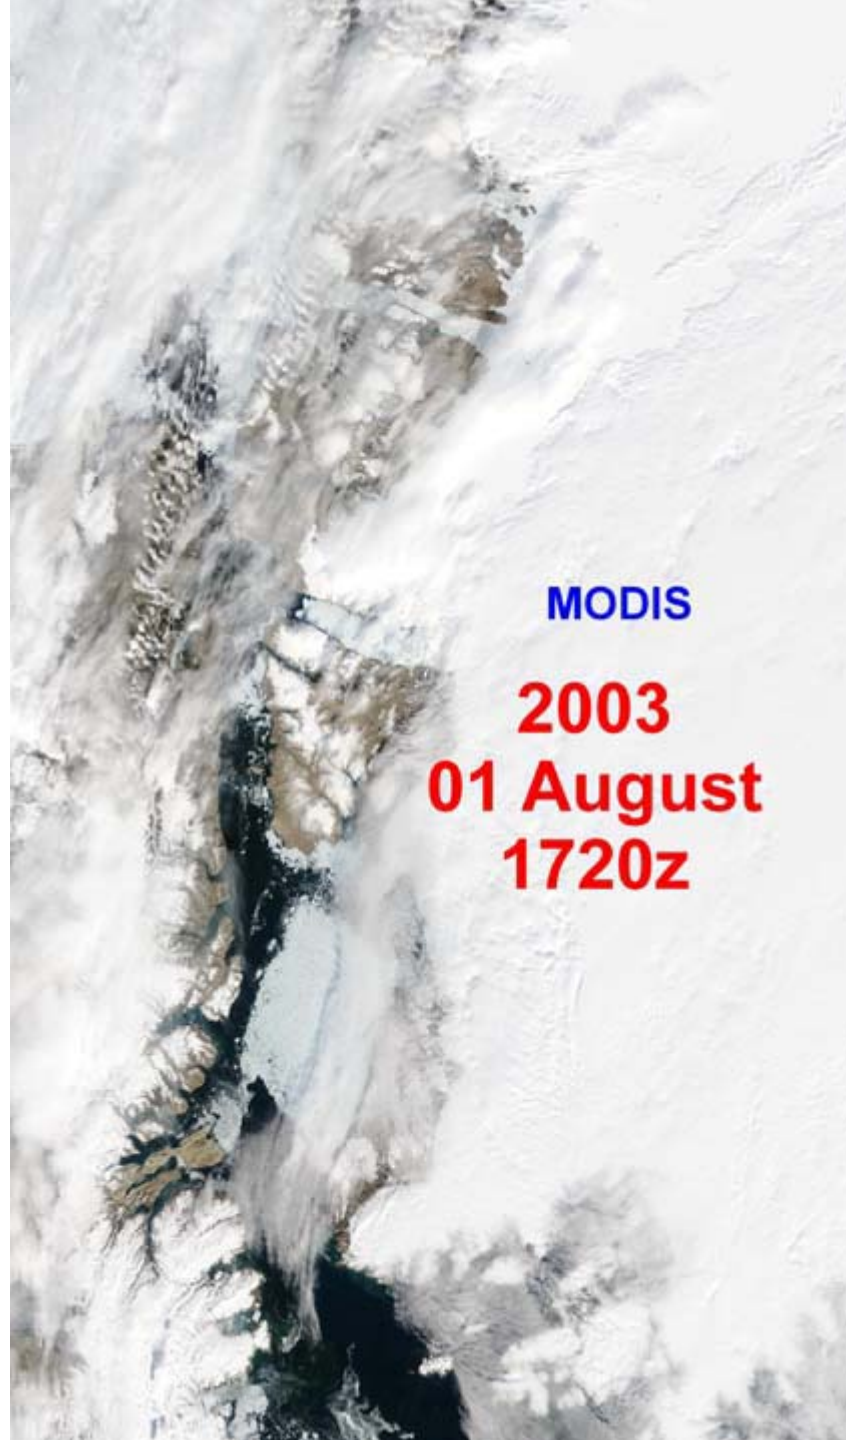

MODIS

**2003
01 August
1720z**