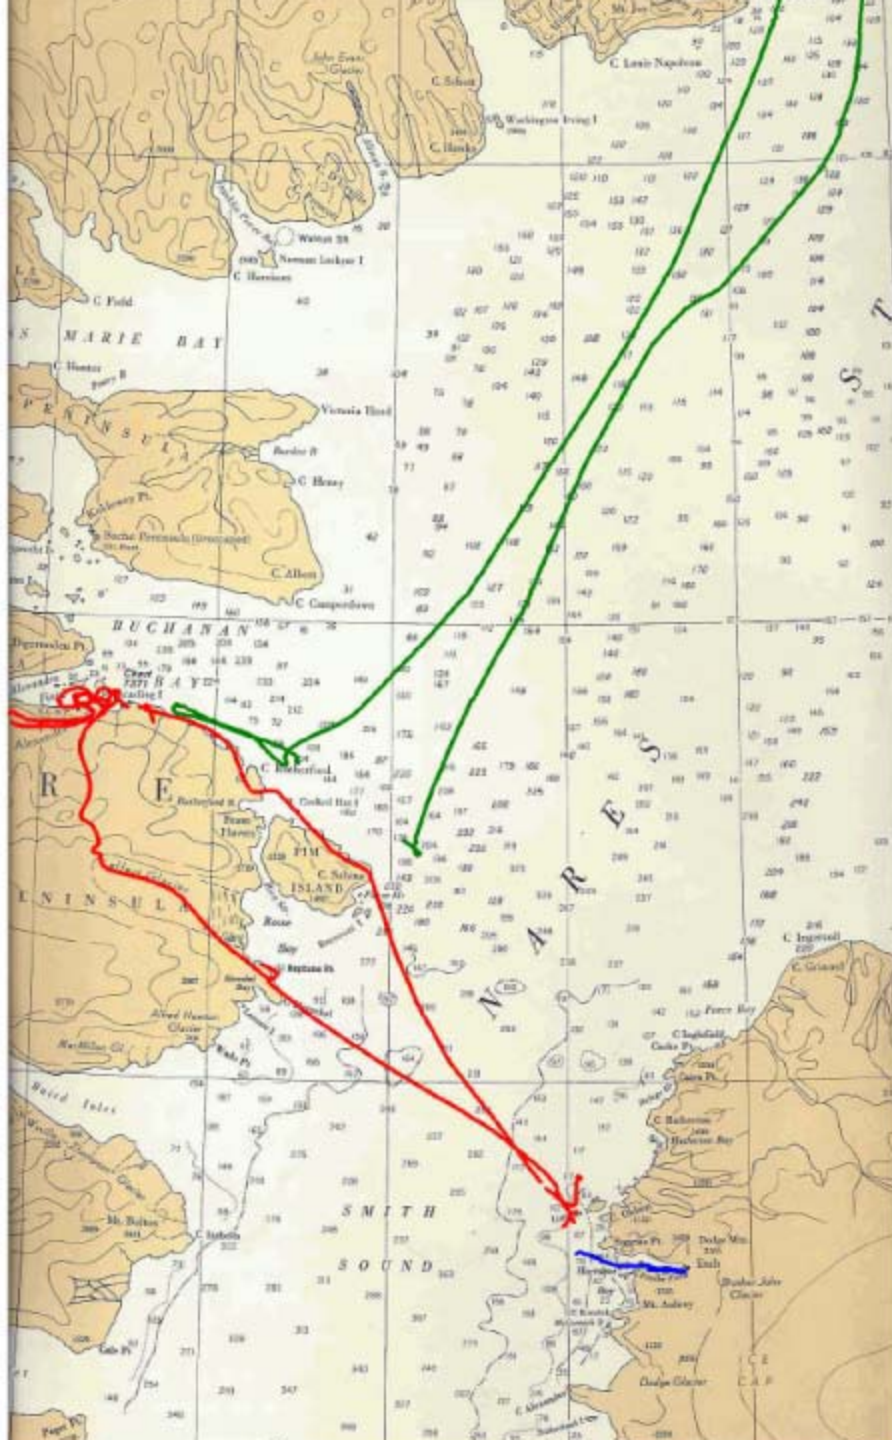

MODIS

2003
25 July
1715Z

TURN HANDLE DOWN
TO OPEN

LOCKED

OPEN

A satellite image from MODIS showing a mountain range with a river valley. The mountains are brown and tan, with patches of snow. The river valley is dark blue and black, with a winding river. The surrounding areas are white and light blue, indicating snow and clouds. The image is oriented vertically.

Tasiliq (Ammassalik)

Kangerlussuaq (Søndre Strømfjord)

Nuuk (Godthåb)

Paamiut (Frederikshåb)

Davis Strait

Baffin Island

Iqaluit (Frobisher Bay)

Ivujivik

Watson Lake

Yellowknife

Hay River

Great Slave Lake

Great Bear Lake

Cambridge Bay

Victoria Island

Banks Island

Barrow

Prudhoe Bay

Nome

Bering Strait

Chukchi Sea

Valdez

Anchorage

Fairbanks