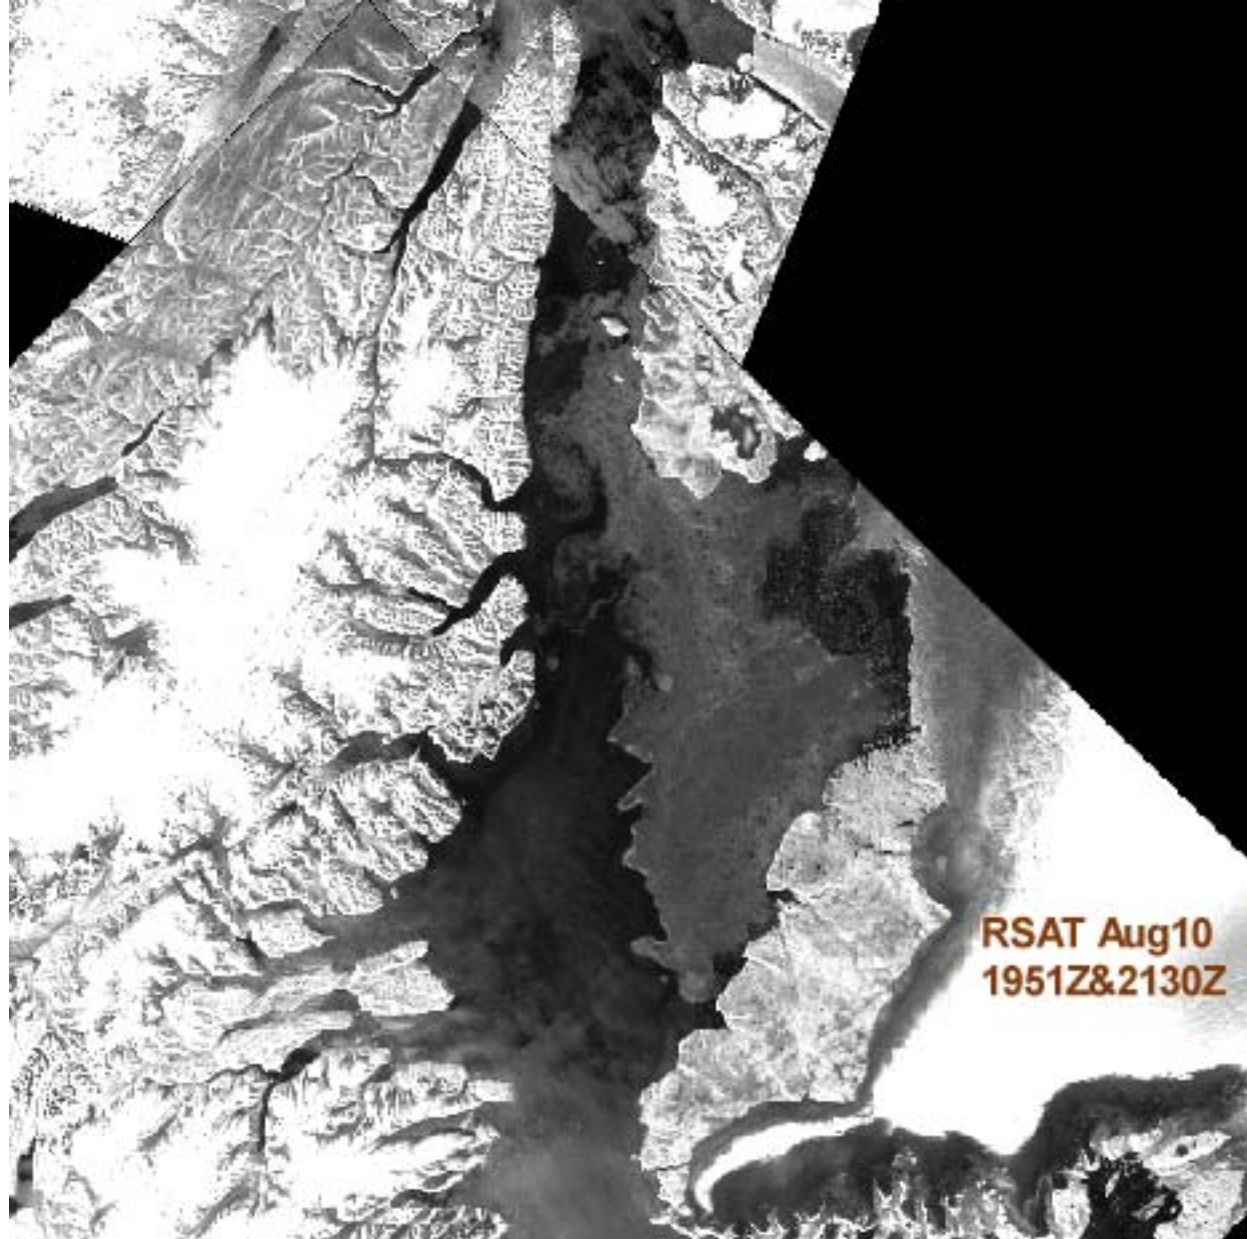

**RSAT Aug10
1951Z&2130Z**