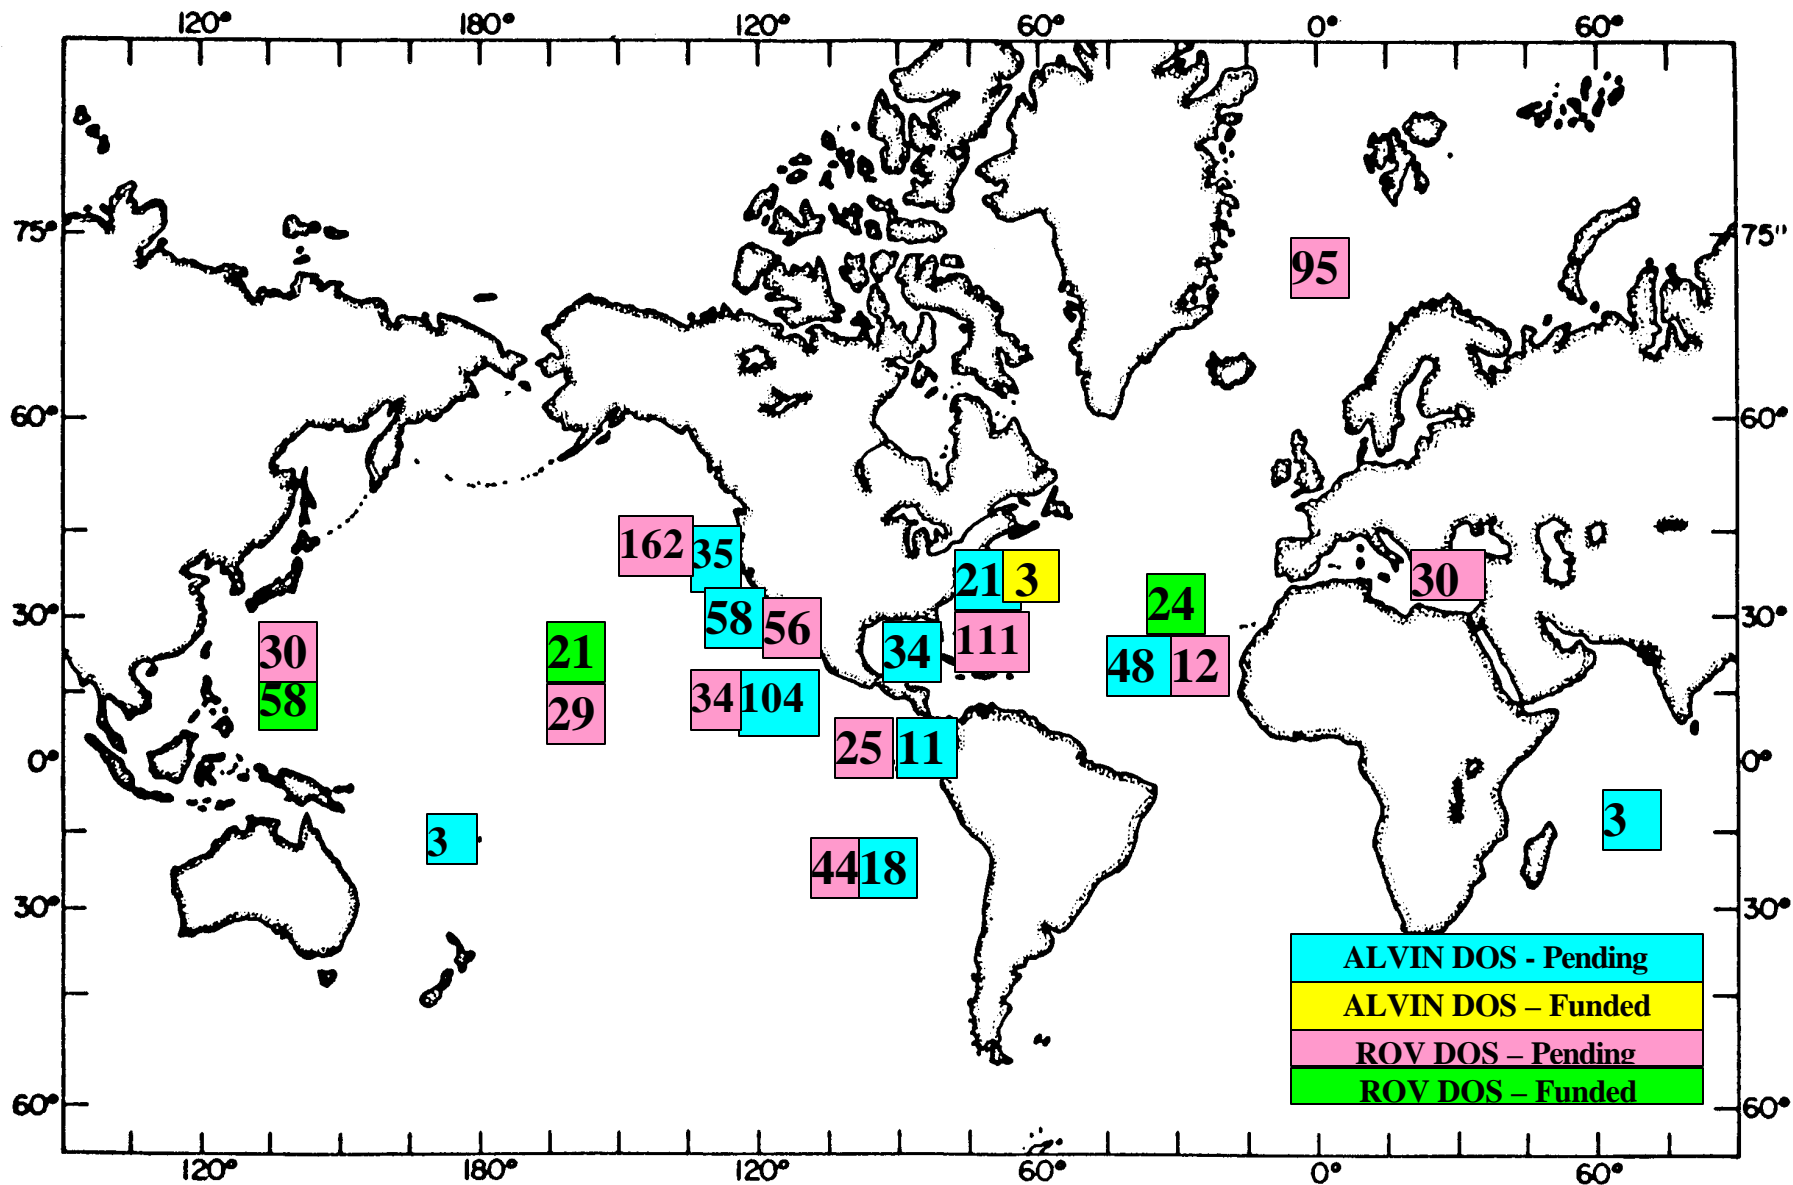

# SUMMARY OF ALVIN and ROV REQUESTS: 2003 and Beyond

## **ALVIN and ROV/DSL120A Requests (2003-2005)**

	<b>2003 Pending</b>	<b>2003 Funded</b>	<b>2004 Pending</b>	<b>2005 Pending</b>	<b>Total Requests</b>
<b>ALVIN Requests</b>	20	1	19	4	44
<b>ROV &amp; DSL120a Requests</b>	26	5	11	1	43
<b>Total Requests</b>	46	6	30	5	87

## **ALVIN and ROV/DSL120A Days Requested (2003-2005)**

	<b>2003 Pending</b>	<b>2003 Funded</b>	<b>2004 Pending</b>	<b>2005 Pending</b>	<b>Total Days</b>
<b>ALVIN Days</b>	147	21	159	29	356
<b>ROV &amp; DSL120a Days</b>	418	103	178	32	731
<b>Total Days</b>	565	124	337	61	1087

# Days Requested by Research Areas

Area	ALVIN	ROV/DSL120a	Total
MAR	48	36	84
East Coast US	42	111	153
Gulf of Mexico	34	0	34
Juan de Fuca	35	162	197
West Coast US	58	56	114
N. EPR	104	34	138
Equatorial, etc	11	25	36
Off Hawaii	0	50	50
South East Pacific	18	44	62
South West Pacific	3	0	3
West Pacific	0	88	88
Indian Ocean	3	0	3
Greece	0	30	30
Arctic	0	95	95
Total	356	731	1087