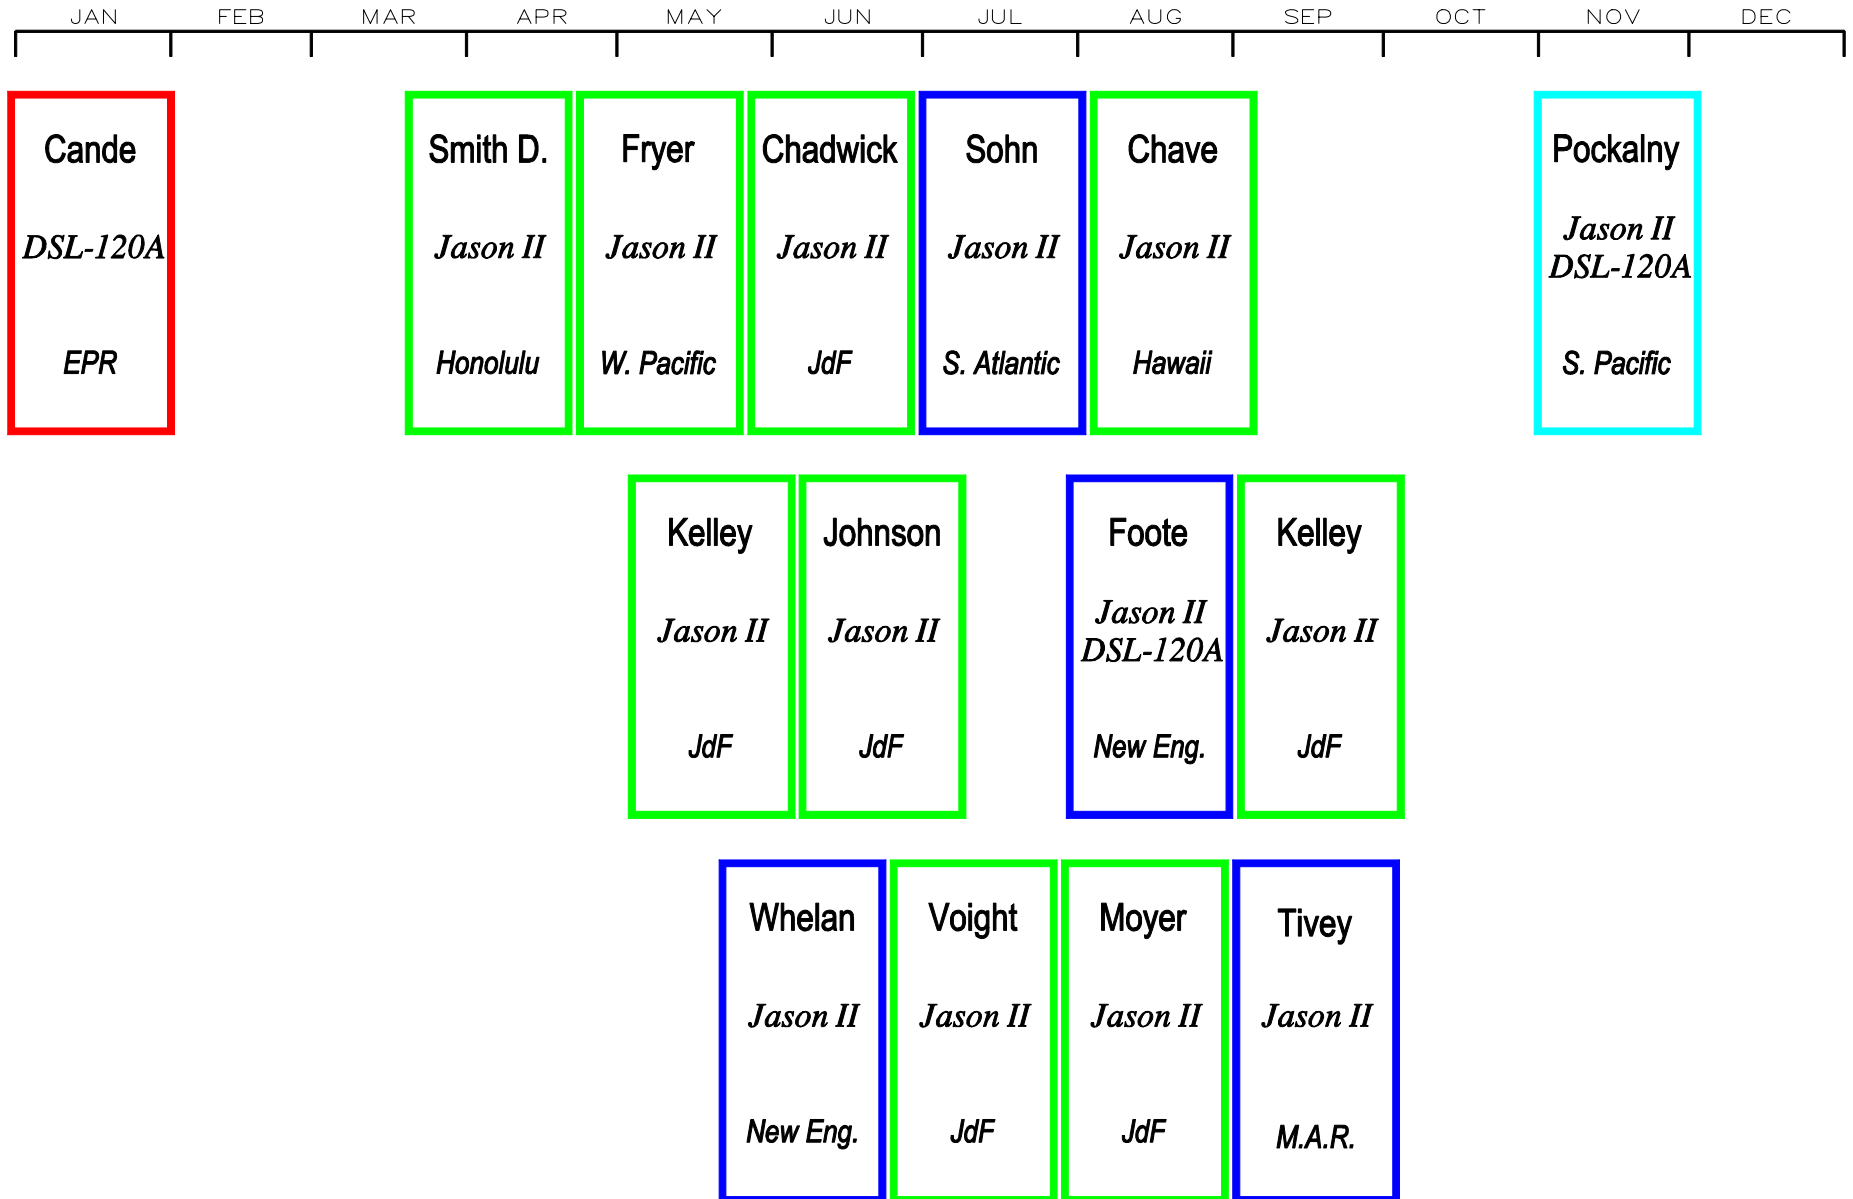

2001 Alvin & ROV Scheduled Operations

Deep Submergence Group
Woods Hole Oceanographic Institution

ALVIN & ATLANTIS OPERATIONS

ROV OPERATIONS

2002 Alvin & ROV Scheduled Operations

Deep Submergence Group
Woods Hole Oceanographic Institution

2003 Requests For Alvin Operations

Deep Submergence Group
Woods Hole Oceanographic Institution

2003 Requests For ROV Operations

Deep Submergence Group
Woods Hole Oceanographic Institution

2004 Requests for Alvin & ROV Operations

Deep Submergence Group
Woods Hole Oceanographic Institution