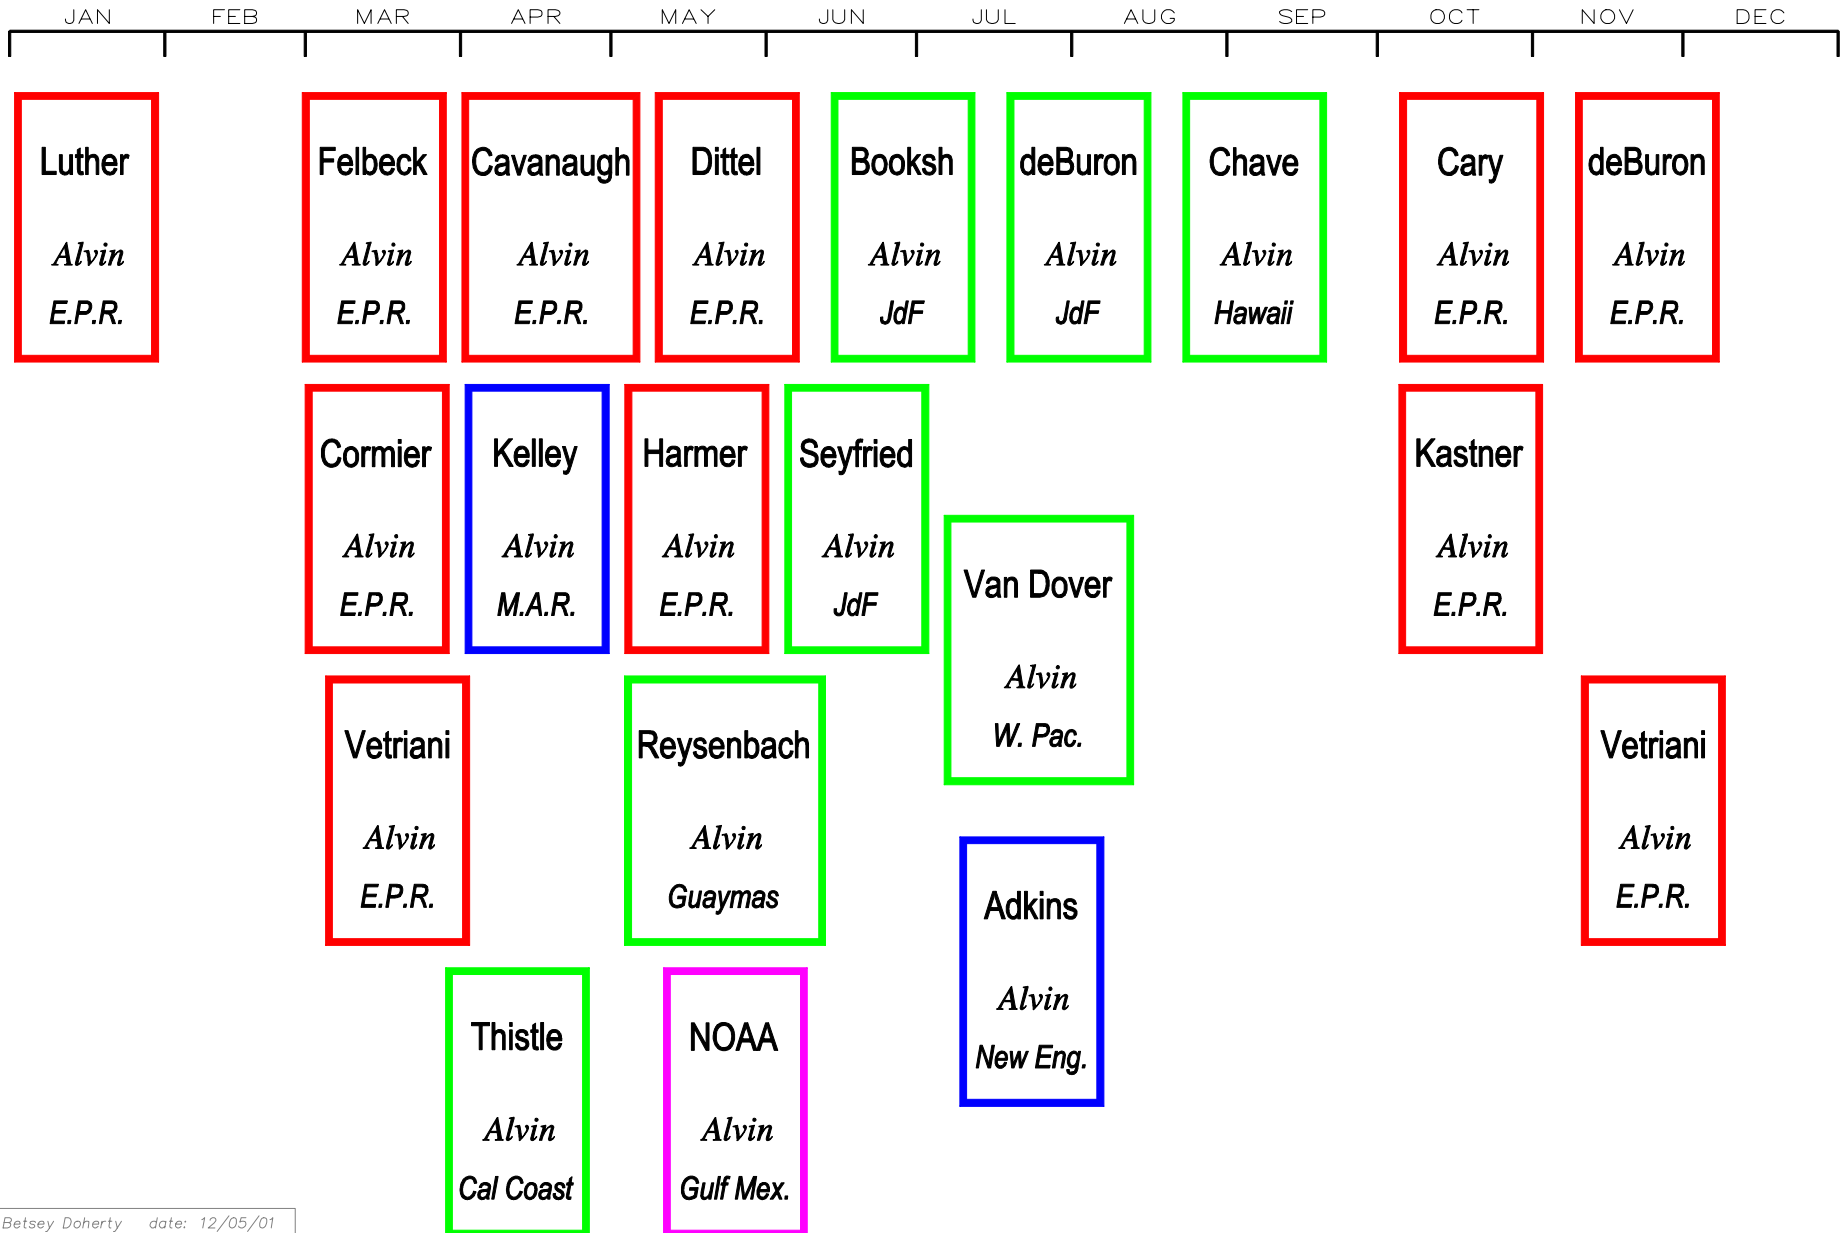

2001 Alvin & ROV Scheduled Operations

Deep Submergence Group
Woods Hole Oceanographic Institution

ALVIN & ATLANTIS OPERATIONS

ROV OPERATIONS

2002 Alvin & ROV Scheduled Operations

Deep Submergence Group
Woods Hole Oceanographic Institution

2003 Requests For Alvin Operations

Deep Submergence Group
Woods Hole Oceanographic Institution

2003 Requests For ROV Operations

Deep Submergence Group
Woods Hole Oceanographic Institution

2004 Requests for Alvin & ROV Operations

Deep Submergence Group
Woods Hole Oceanographic Institution