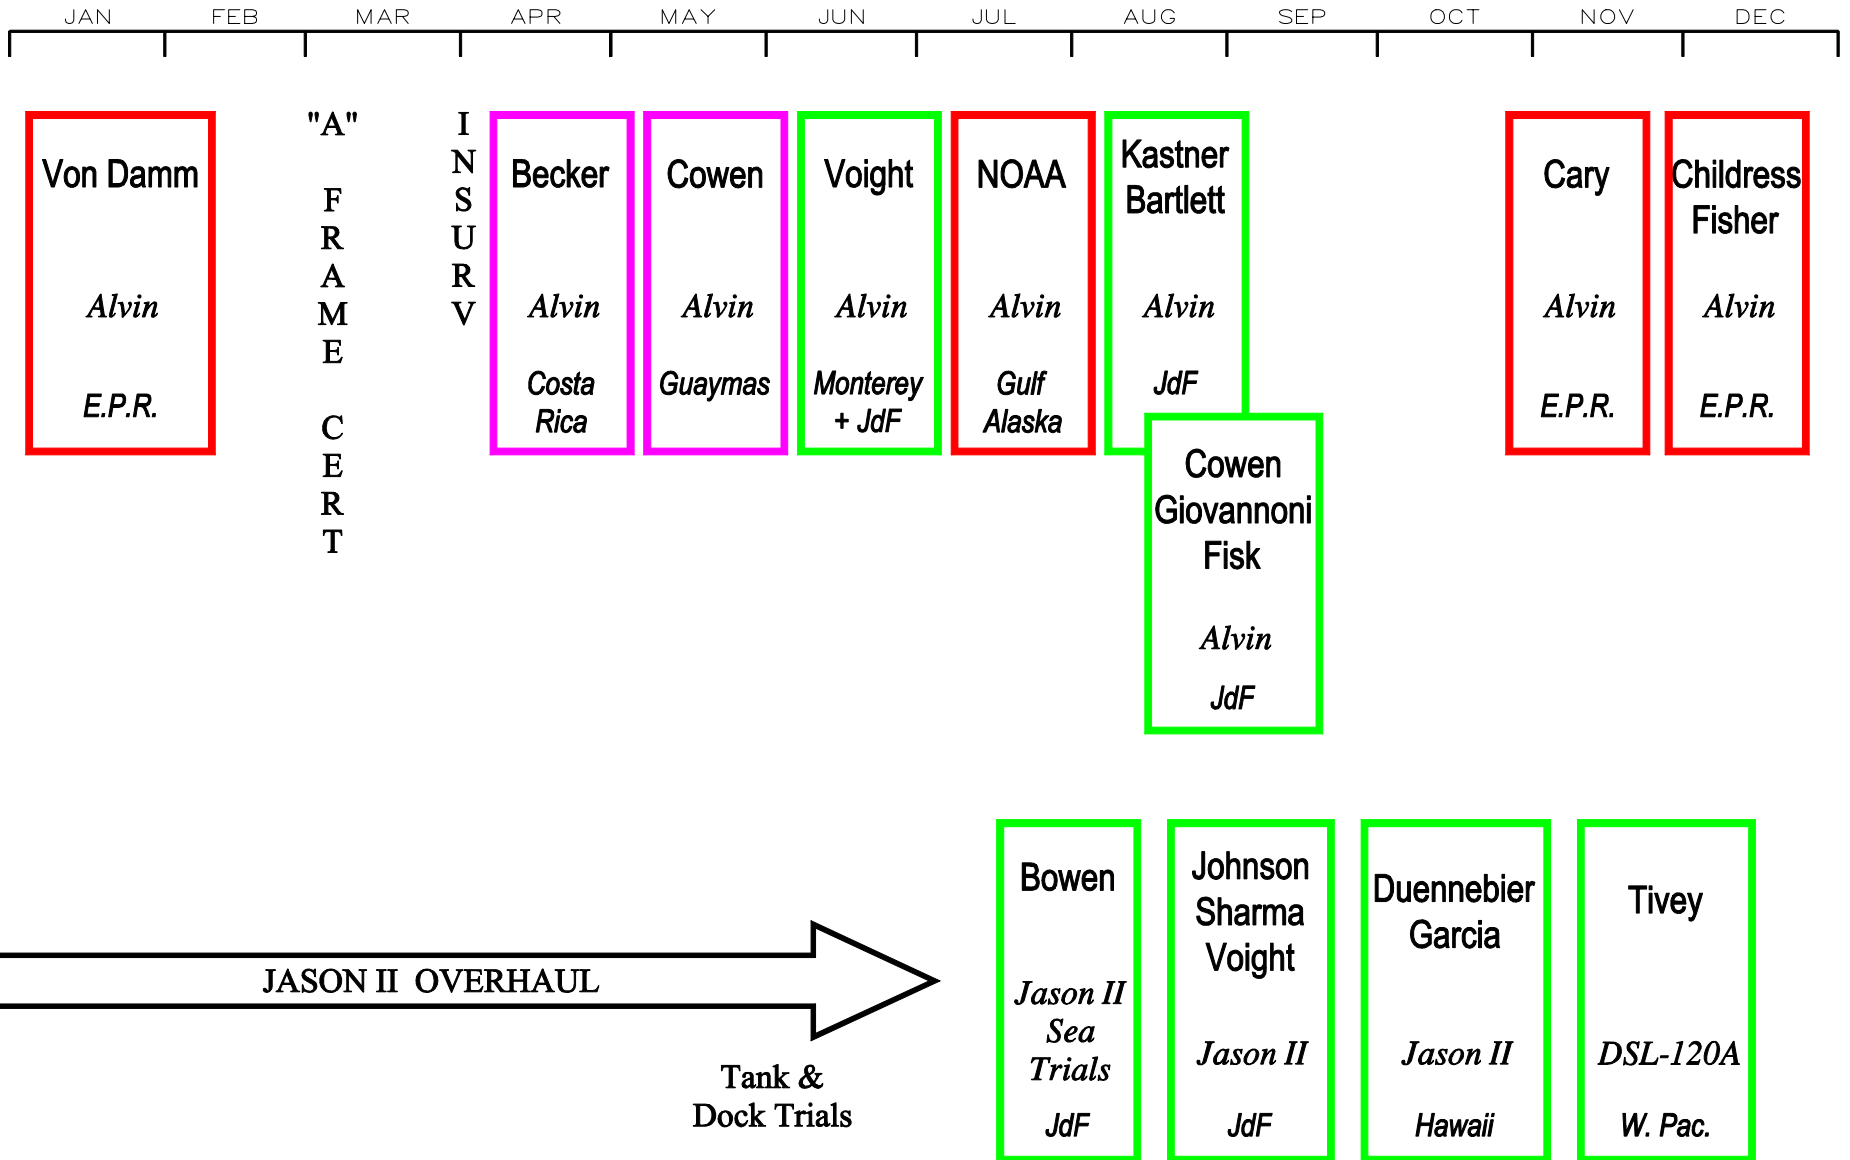

2001 Alvin & ROV Scheduled Operations

Deep Submergence Group
Woods Hole Oceanographic Institution

ALVIN & ATLANTIS OPERATIONS

ROV OPERATIONS

2002 Alvin & ROV Scheduled Operations

Deep Submergence Group
Woods Hole Oceanographic Institution

2003 Requests For Alvin Operations

Deep Submergence Group
Woods Hole Oceanographic Institution

2003 Requests For ROV Operations

Deep Submergence Group
Woods Hole Oceanographic Institution

2004 Requests for Alvin & ROV Operations

Deep Submergence Group
Woods Hole Oceanographic Institution