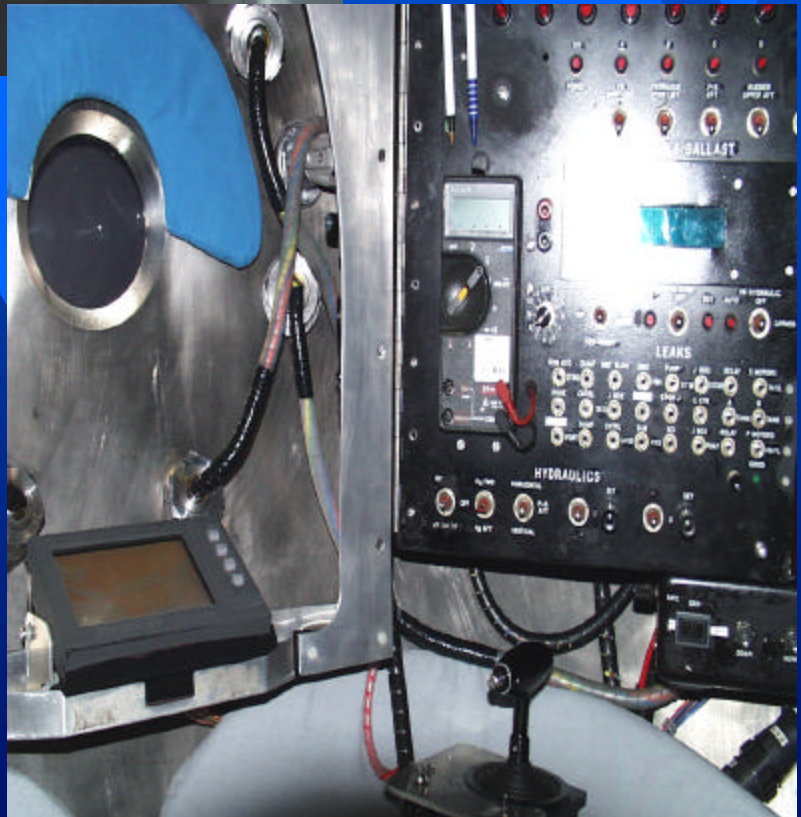

New, Smaller
CTFM Sonar