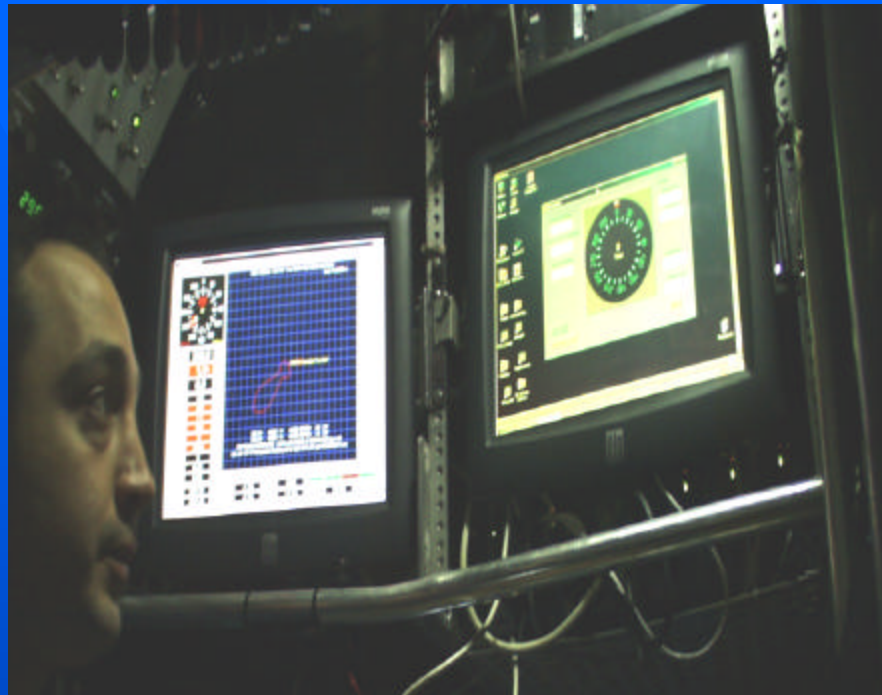

DVL
Nav

ALVIN Upgrade Photos

LCD
Computer
Monitors