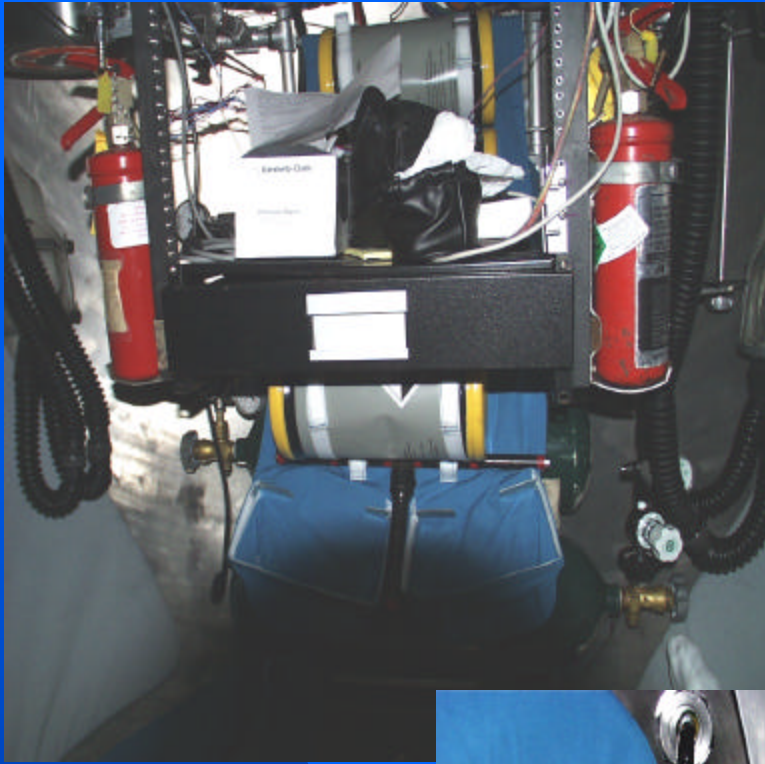

ALVIN Upgrade Photos