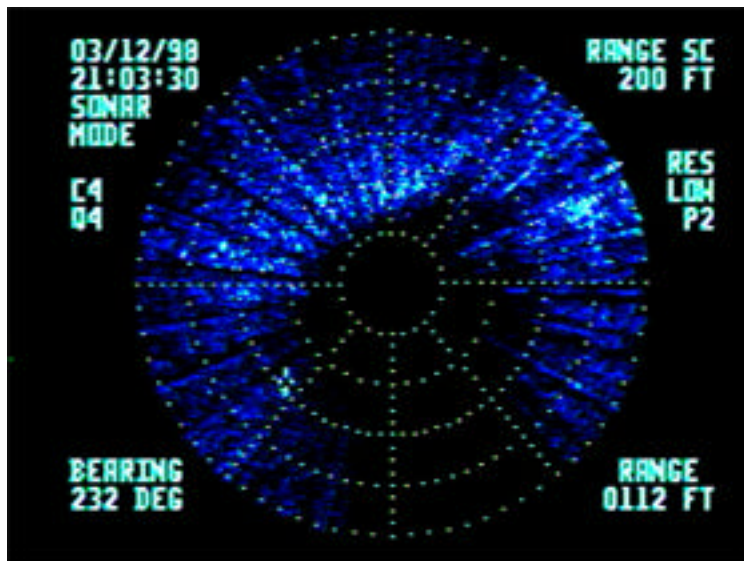

ADVANCED TETHERED VEHICLE (ATV)

Deck Layout Aboard Kellie Chouest

ATV Sonars

- OAS (obstacle avoidance sonar) close range, high resolution
- CTFM (continuous transmitting frequency modulating)
long range search sonar

ATV Manipulators

- Reach 5.5 feet
- Slave weight
air 320 lbs, water 215 lbs
- Lifting capacity
65 lbs @ rated speed
100 lbs max
- Finger squeeze force
250 lbs

ATV Basic Operations