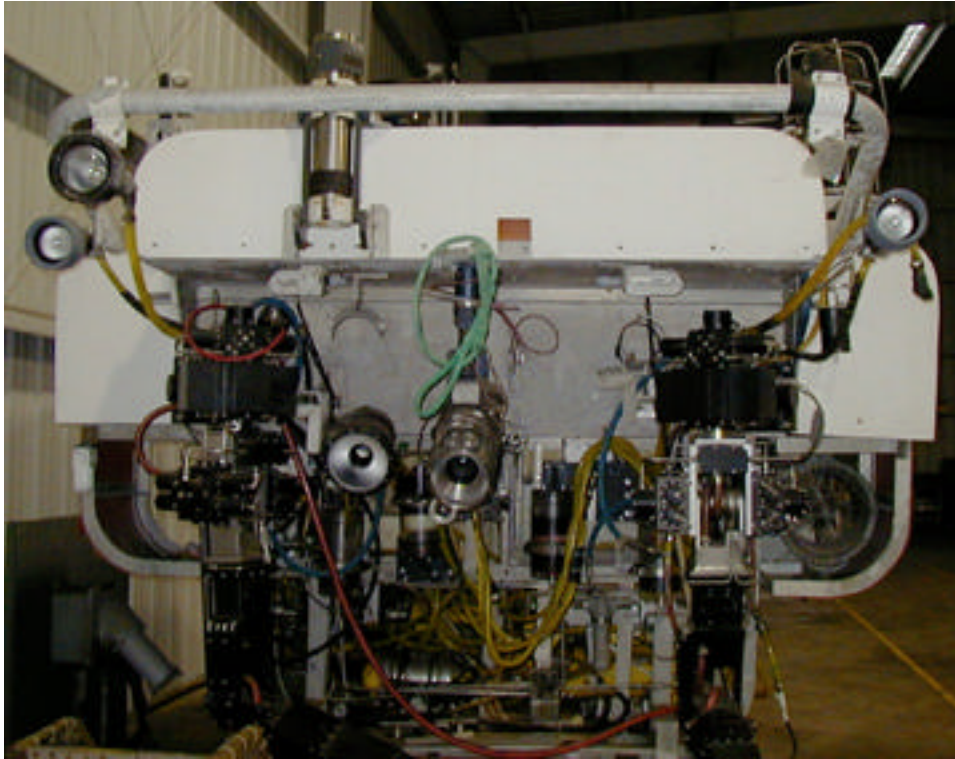

ADVANCED TETHERED VEHICLE (ATV)

Deck Layout Aboard Kellie Chouest

ATV Sonars

- OAS (obstacle avoidance sonar) close range, high resolution
- CTFM (continuous transmitting frequency modulating)
long range search sonar

ATV Manipulators

- Reach 5.5 feet
- Slave weight
air 320 lbs, water 215 lbs
- Lifting capacity
65 lbs @ rated speed
100 lbs max
- Finger squeeze force
250 lbs

ATV Basic Operations