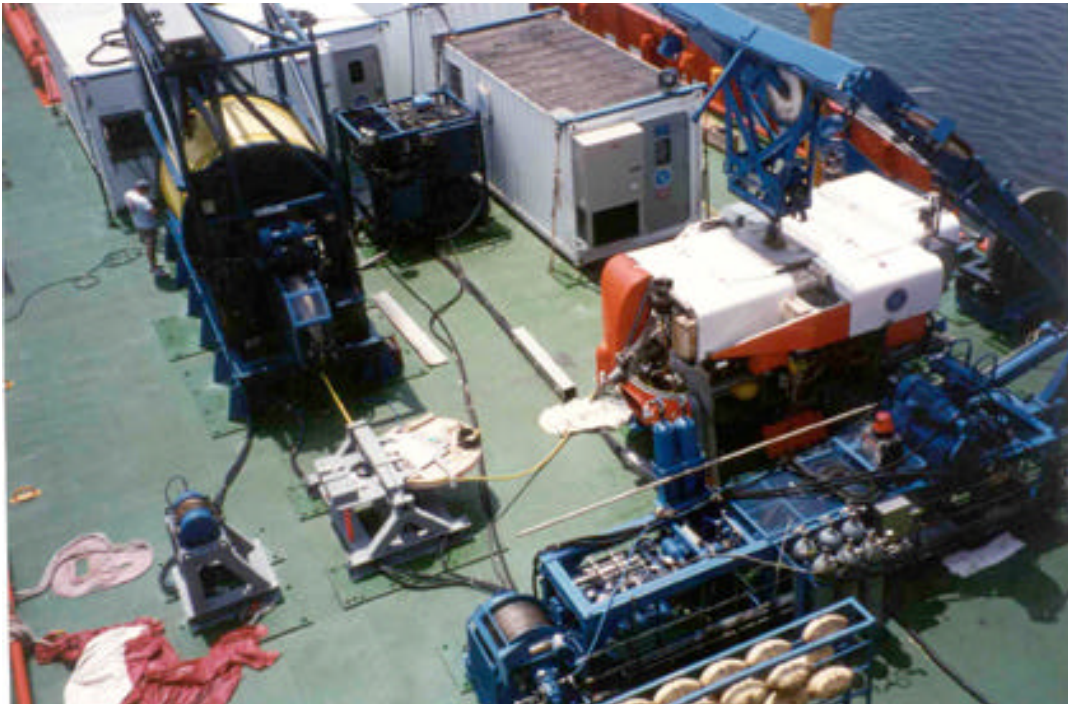

ADVANCED TETHERED VEHICLE (ATV)

Deck Layout Aboard Kellie Chouest

ATV Sonars

- OAS (obstacle avoidance sonar) close range, high resolution
- CTFM (continuous transmitting frequency modulating)
long range search sonar

ATV Manipulators

- Reach 5.5 feet
- Slave weight
air 320 lbs, water 215 lbs
- Lifting capacity
65 lbs @ rated speed
100 lbs max
- Finger squeeze force
250 lbs

ATV Basic Operations