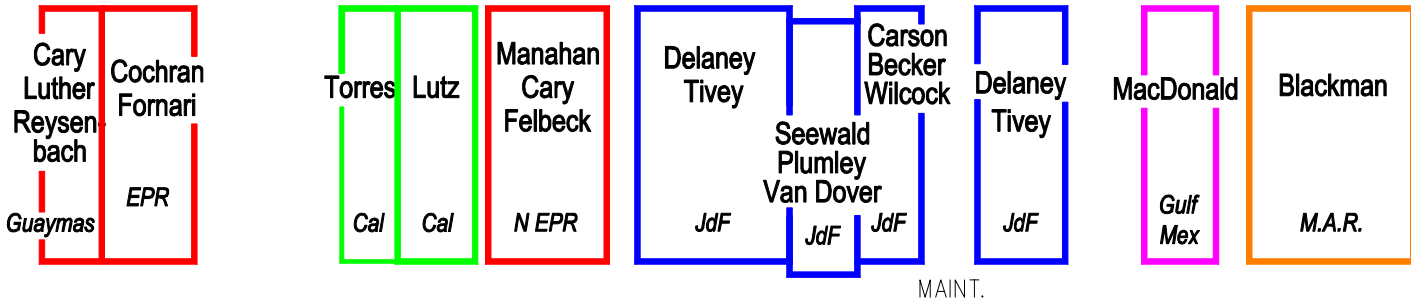

Scheduled 2000 *Alvin* & ROV Operations

Deep Submergence Group
Woods Hole Oceanographic Institution

JAN FEB MAR APR MAY JUN JUL AUG SEP OCT NOV DEC

on RV ATLANTIS

on OTHER SHIPS

2001 Alvin & ROV Scheduled Operations