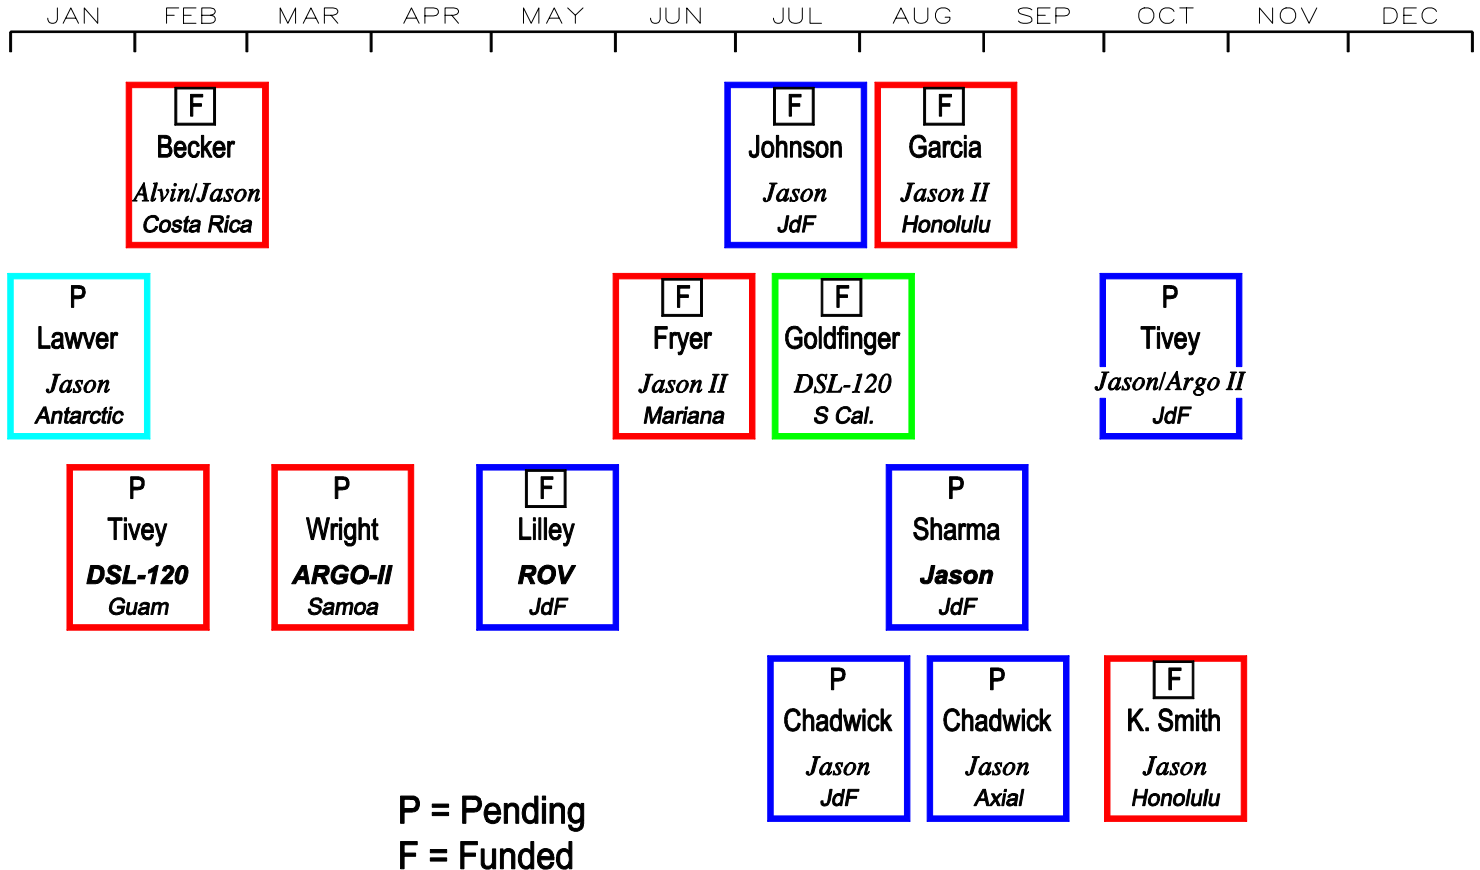

Scheduled 2000 *Alvin* & ROV Operations

Deep Submergence Group
Woods Hole Oceanographic Institution

JAN FEB MAR APR MAY JUN JUL AUG SEP OCT NOV DEC

on RV ATLANTIS

on OTHER SHIPS

2001 Alvin & ROV Scheduled Operations

Deep Submergence Group
Woods Hole Oceanographic Institution

ALVIN & ATLANTIS OPERATIONS

ROV OPERATIONS

2002 Requests for Alvin Operations

Deep Submergence Group, Woods Hole Oceanographic Institution

2002 Requests for ROV Operations

Deep Submergence Group
Woods Hole Oceanographic Institution

2003 Requests for Alvin Operations

Deep Submergence Group
Woods Hole Oceanographic Institution

JAN FEB MAR APR MAY JUN JUL AUG SEP OCT NOV DEC

P
Cowen
Alvin
JdF