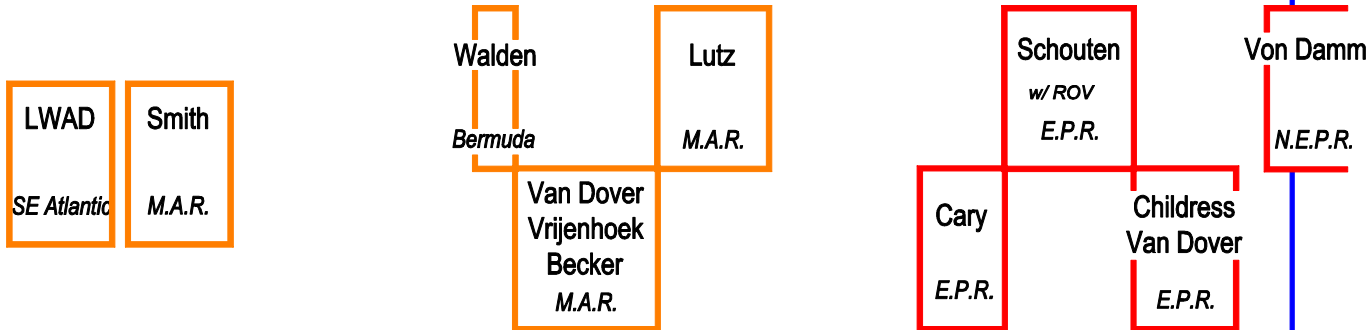

ALVIN & ATLANTIS OPERATIONS