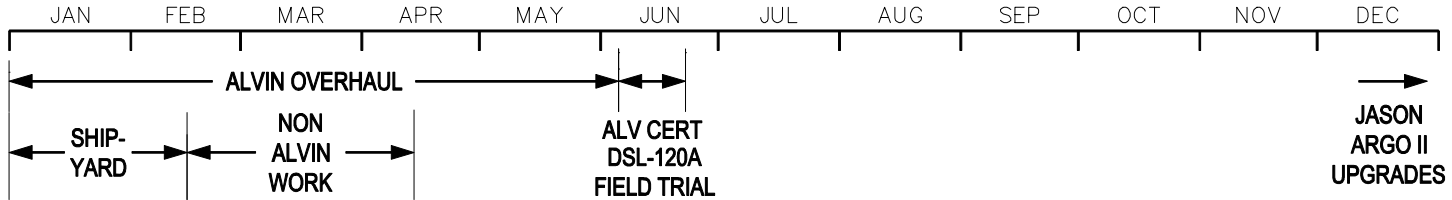

2001 Alvin & ROV Scheduled Operations

Deep Submergence Group
Woods Hole Oceanographic Institution