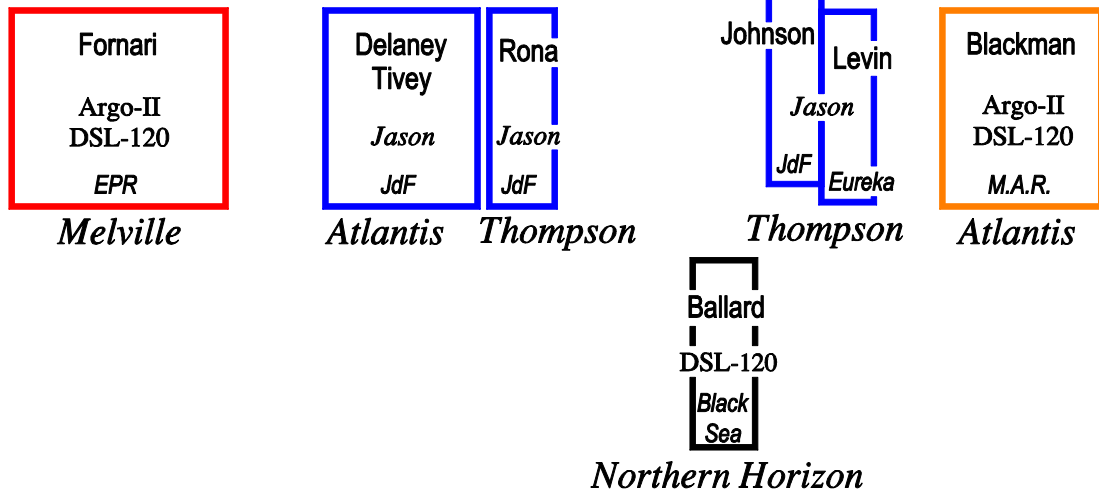

Scheduled 2000 *Alvin* & ROV Operations

Deep Submergence Group
Woods Hole Oceanographic Institution

JAN FEB MAR APR MAY JUN JUL AUG SEP OCT NOV DEC

on RV ATLANTIS

on OTHER SHIPS

2001 Alvin & ROV Scheduled Operations