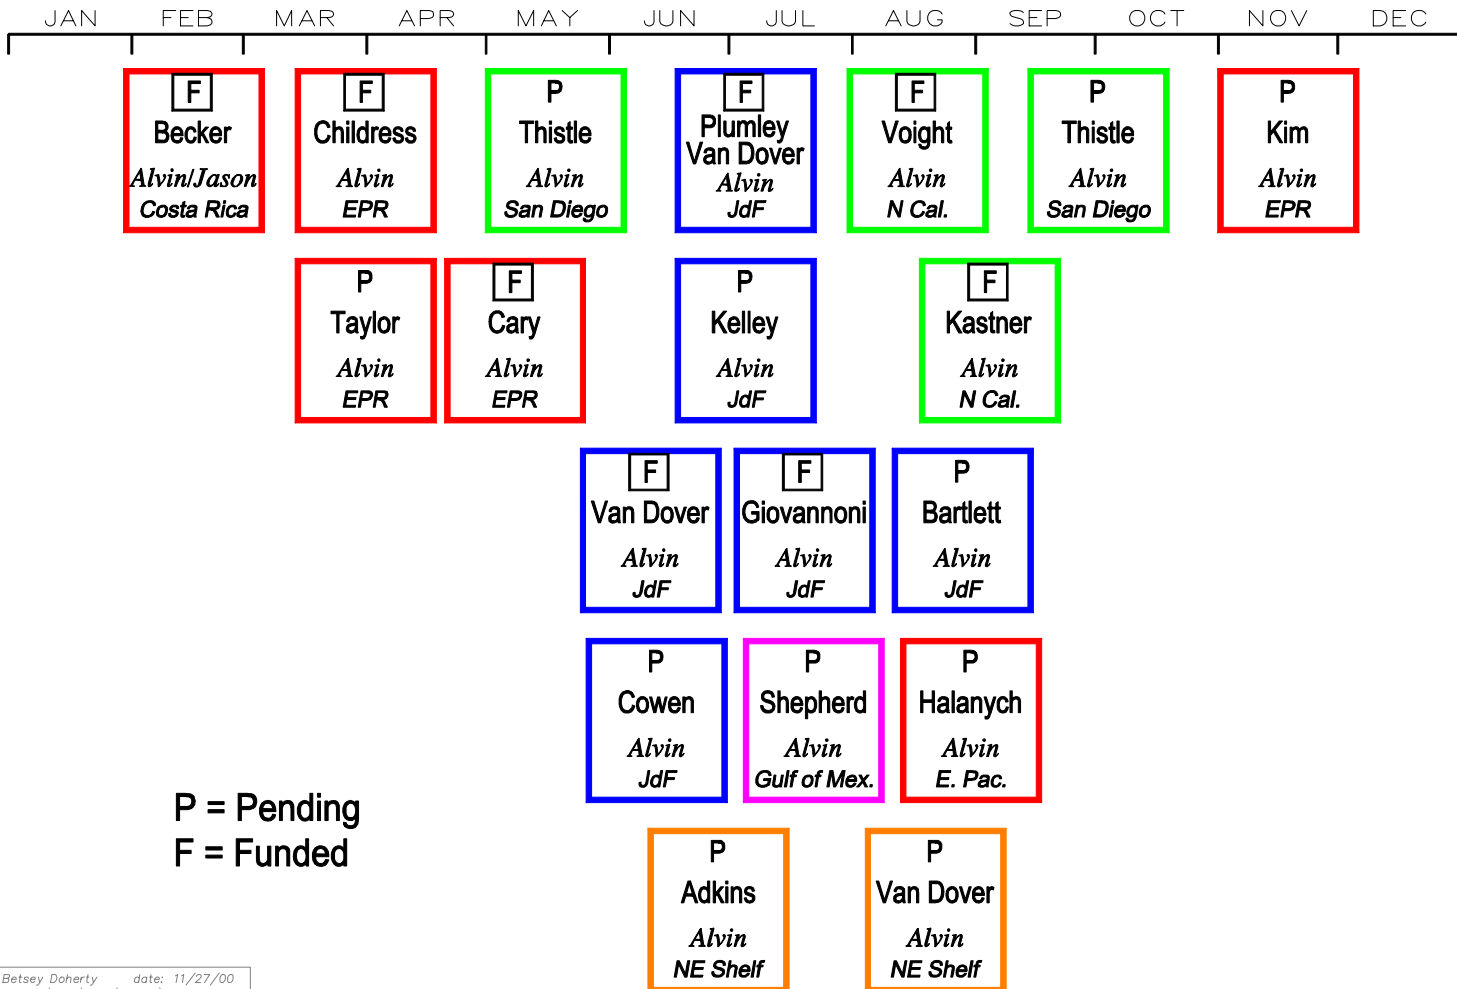

Scheduled 2000 *Alvin* & ROV Operations

Deep Submergence Group
Woods Hole Oceanographic Institution

JAN FEB MAR APR MAY JUN JUL AUG SEP OCT NOV DEC

on RV ATLANTIS

on OTHER SHIPS

2001 Alvin & ROV Scheduled Operations

Deep Submergence Group
Woods Hole Oceanographic Institution

ALVIN & ATLANTIS OPERATIONS

ROV OPERATIONS

2002 Requests for Alvin Operations

Deep Submergence Group, Woods Hole Oceanographic Institution

2002 Requests for ROV Operations

Deep Submergence Group
Woods Hole Oceanographic Institution

2003 Requests for Alvin Operations

Deep Submergence Group
Woods Hole Oceanographic Institution

JAN FEB MAR APR MAY JUN JUL AUG SEP OCT NOV DEC

P
Cowen
Alvin
JdF