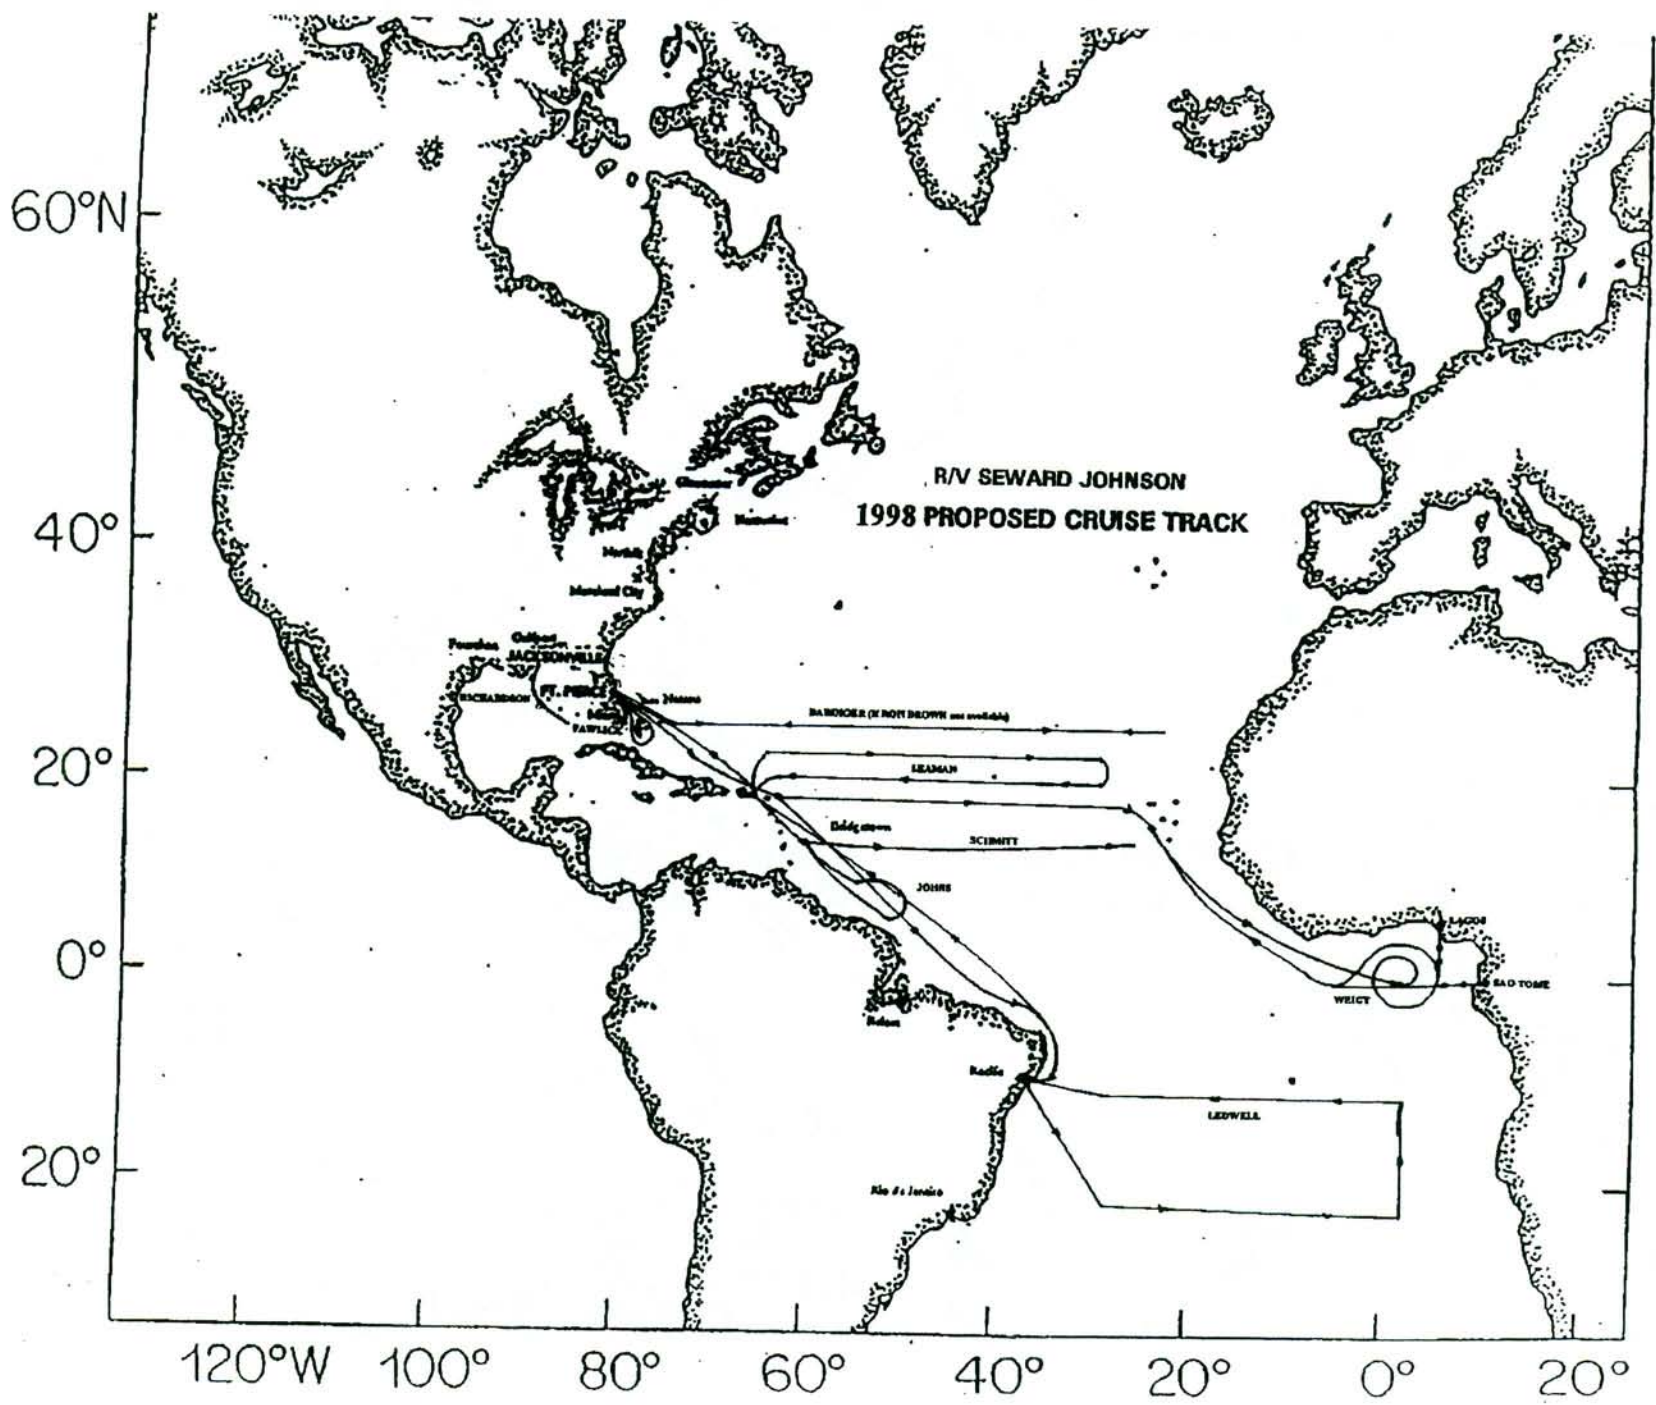

APPENDIX IV

1998
CRUISE TRACKS
R/V WECOMA
OREGON STATE UNIVERSITY

Scripps Institution of Oceanography
R/V Melville 98

NOV 1998

R/V Roger Revelle 98
Scripps Institution of Oceanography

06/09/97 14:50 01 407 465 2116 HEOI MAR OPS 002

R/V ATLANTIS

Preliminary - 1998 - Preliminary

MOCT1: Egeston/1 Profile: Coast

NOAA Ship RON BROWN

FY98 Sailing Plan