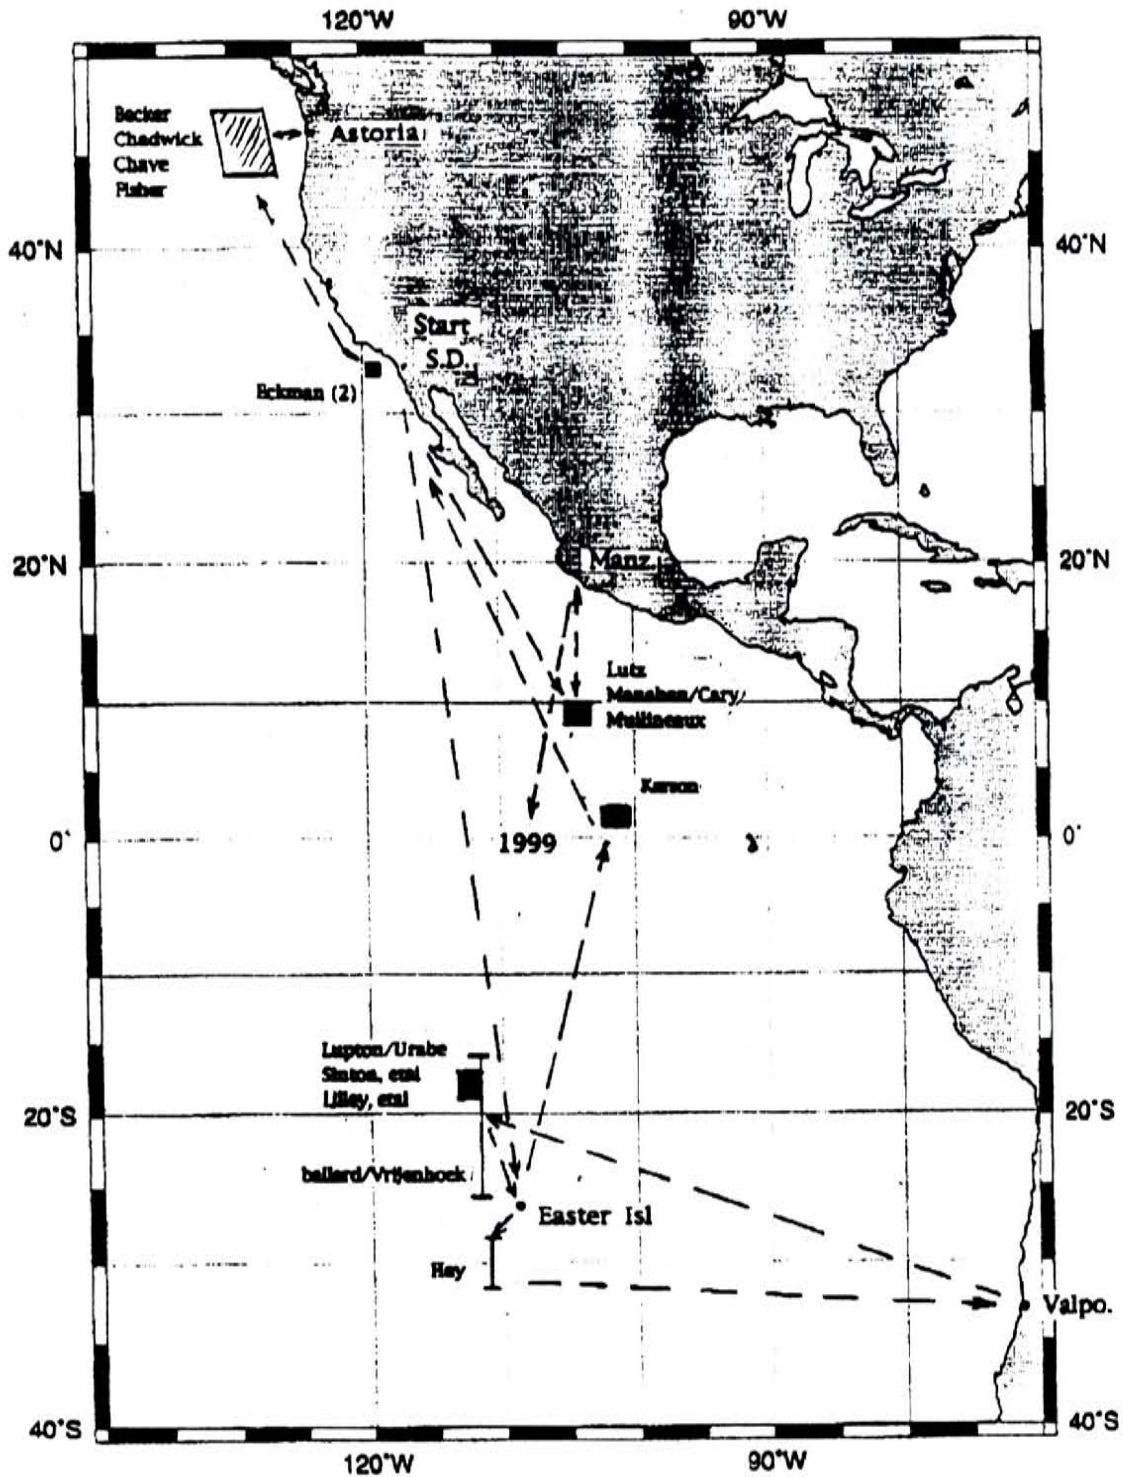

APPENDIX IV

1998
CRUISE TRACKS
R/V WECOMA
OREGON STATE UNIVERSITY

Scripps Institution of Oceanography
R/V Melville 98

NOV 1998

R/V Roger Revelle 98
Scripps Institution of Oceanography

06/09/97 14:50 01 407 465 2116 HEOI MAR OPS 002

R/V ATLANTIS

Preliminary - 1998 - Preliminary

MOCT1: Egeston/1 Profile: Coast

NOAA Ship RON BROWN

FY98 Sailing Plan