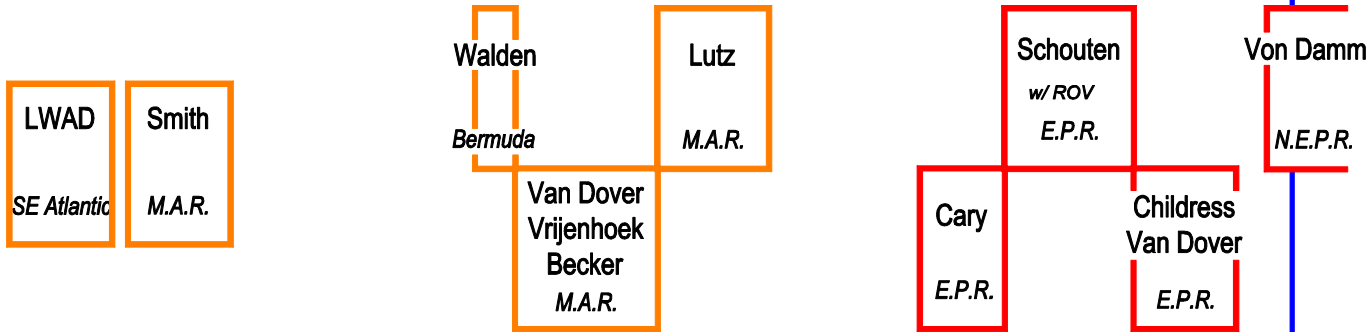

ALVIN & ATLANTIS OPERATIONS