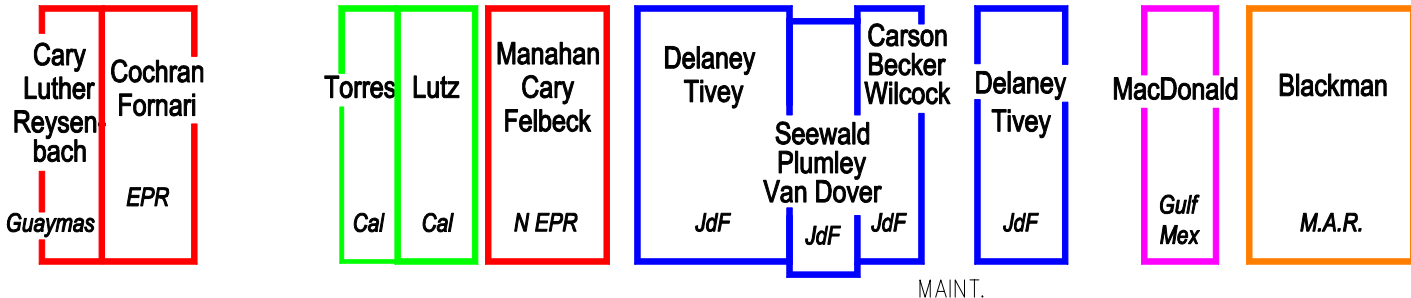

Scheduled 2000 *Alvin* & ROV Operations

Deep Submergence Group
Woods Hole Oceanographic Institution

JAN FEB MAR APR MAY JUN JUL AUG SEP OCT NOV DEC

on RV ATLANTIS

on OTHER SHIPS

2001 Alvin & ROV Scheduled Operations