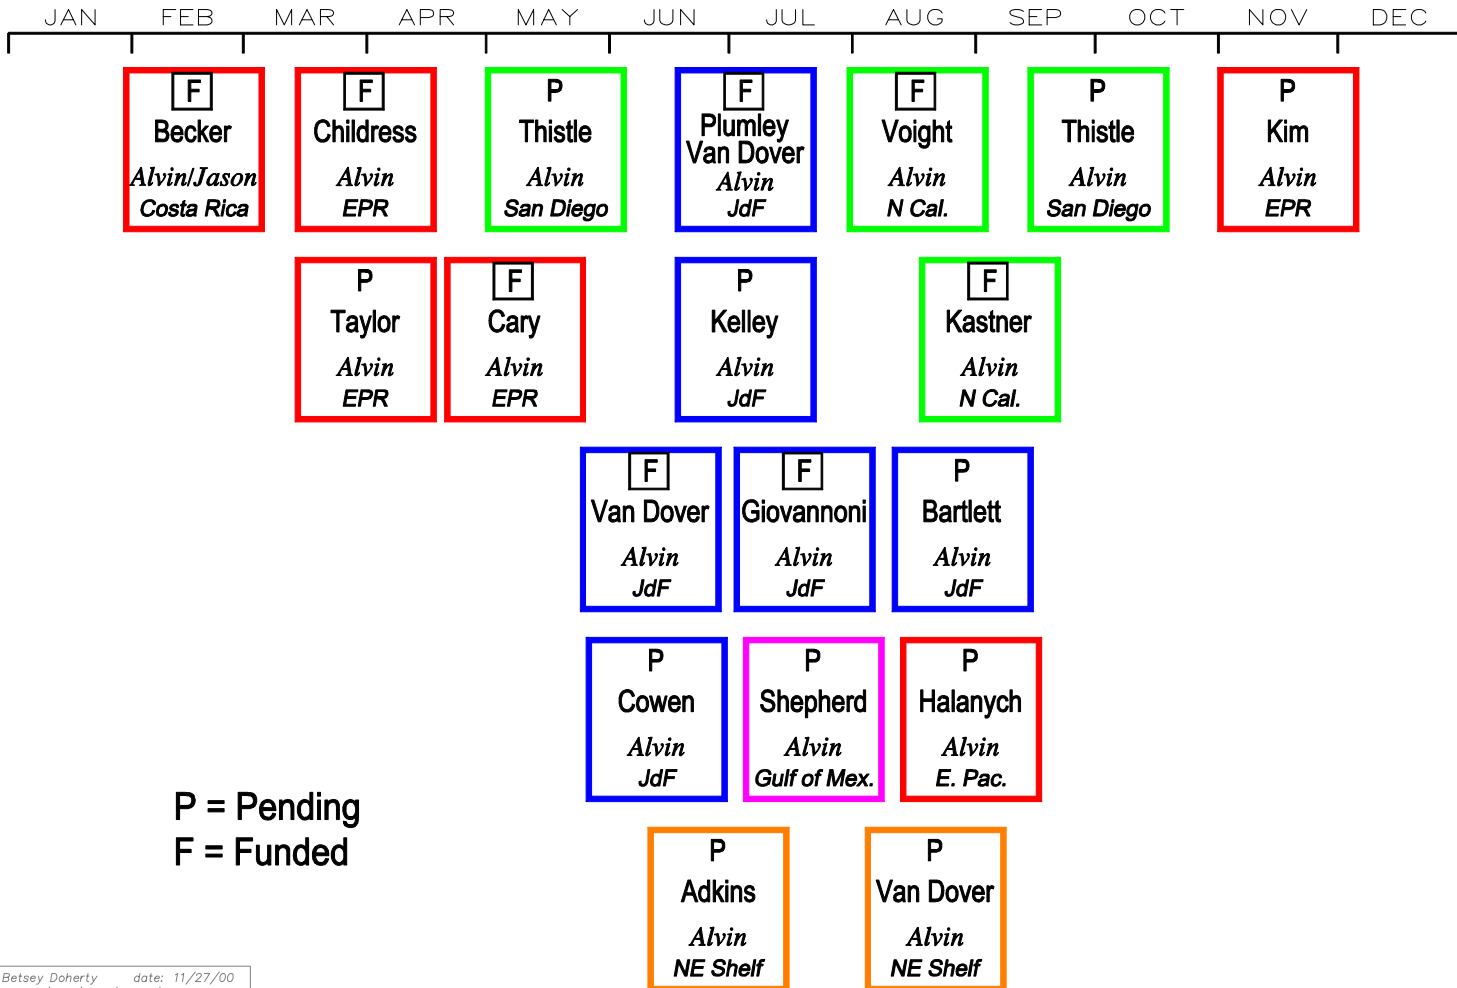

Scheduled 2000 *Alvin* & ROV Operations

Deep Submergence Group
Woods Hole Oceanographic Institution

JAN FEB MAR APR MAY JUN JUL AUG SEP OCT NOV DEC

on RV ATLANTIS

on OTHER SHIPS

2001 Alvin & ROV Scheduled Operations

Deep Submergence Group
Woods Hole Oceanographic Institution

ALVIN & ATLANTIS OPERATIONS

ROV OPERATIONS

2002 Requests for Alvin Operations

Deep Submergence Group, Woods Hole Oceanographic Institution

2002 Requests for ROV Operations

Deep Submergence Group
Woods Hole Oceanographic Institution

2003 Requests for Alvin Operations

Deep Submergence Group
Woods Hole Oceanographic Institution

JAN FEB MAR APR MAY JUN JUL AUG SEP OCT NOV DEC

P
Cowen
Alvin
JdF