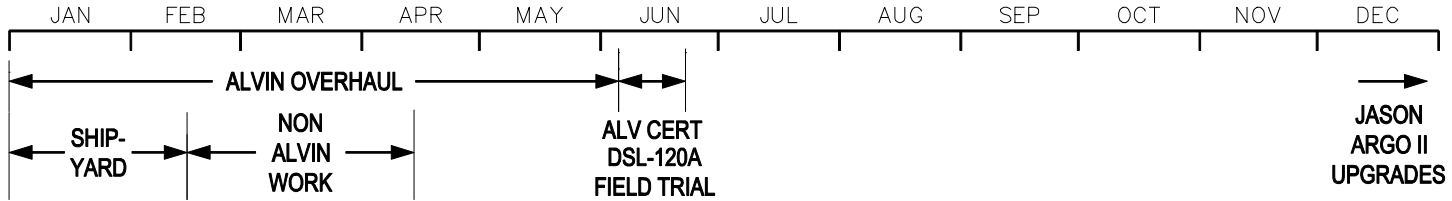

2001 Alvin & ROV Scheduled Operations

Deep Submergence Group
Woods Hole Oceanographic Institution