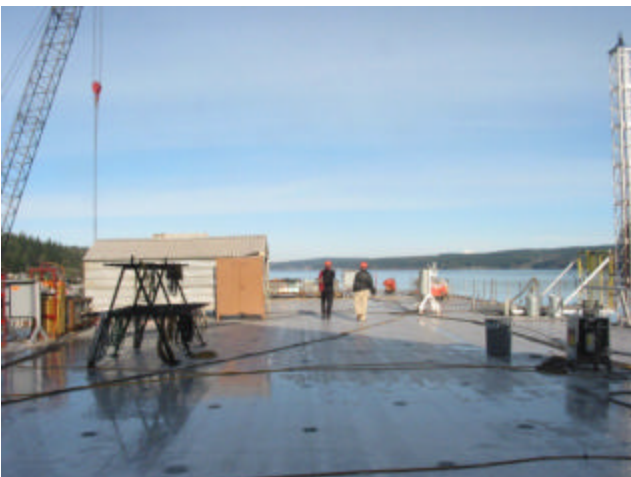

X-Craft Photo Gallery – *Photographs by John Freitag on November 17, 2004*

These photos were taken during the UNOLS visit to Nichols Bros. Boat Builders shipyard to tour the X-Craft vessel under construction.

Kamewa Waterjet

Jet mount machining

Long View Aft

Pilot House

Main Deck

Port Pontoon View

Topside looking aft

T-beam

Port side Metal Fabrication

Port Side Profile

Reinforced Plate

Stern Ramp from below

Port Side Profile 2

Stern Ramp

Port side view

Underhull centerline