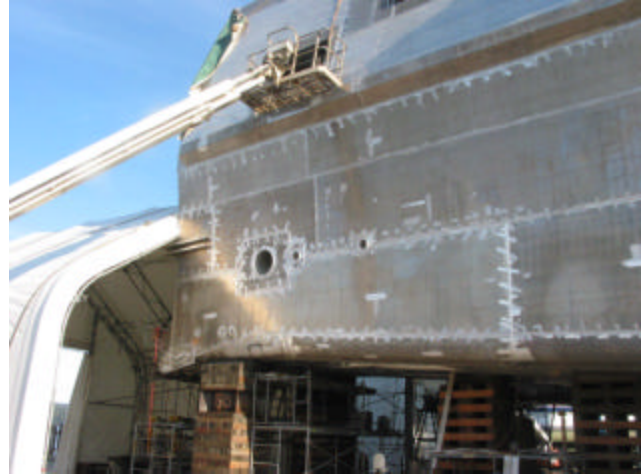

Diesel Wet Exhaust