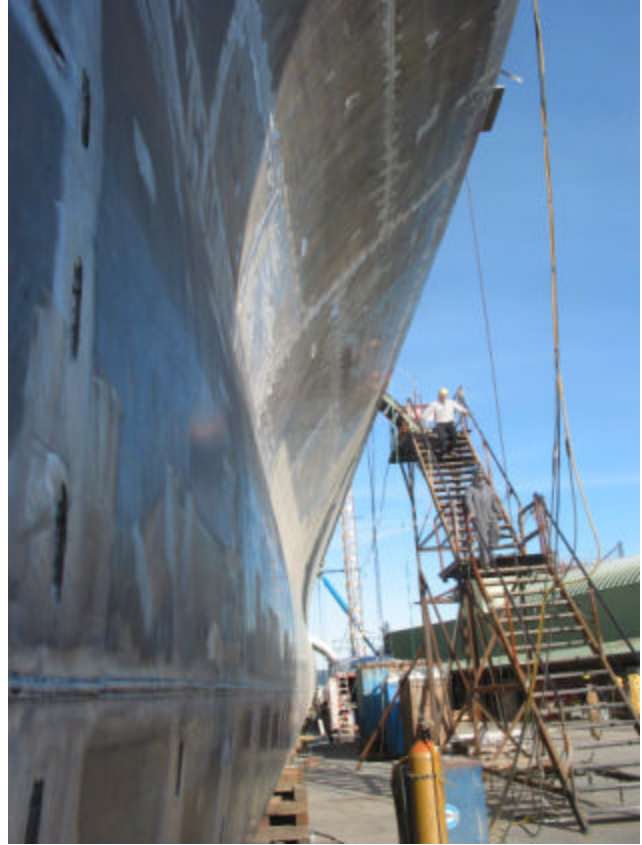

X-Craft Photo Gallery – *Photographs by John Freitag on November 17, 2004*

These photos were taken during the UNOLS visit to Nichols Bros. Boat Builders shipyard to tour the X-Craft vessel under construction.

Kamewa Waterjet

Jet mount machining

Long View Aft

Pilot House

Main Deck

Port Pontoon View

Topside looking aft

T-beam

Port side Metal Fabrication

Port Side Profile

Reinforced Plate

Stern Ramp from below

Port Side Profile 2

Stern Ramp

Port side view

Underhull centerline