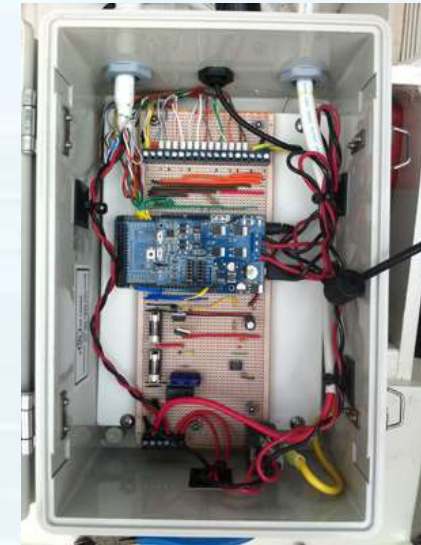

Propulsion Motor

Vintage motor

Pod drive with 48V, 6.5kW, permanent magnet synchronous motor

Motor Controller

Solid state motor controller

Battery management display

Steering control

Steering processor

Rotating pod and skeg

Joystick for throttle and steering

Design - First Sketch

Drawing 4a ii

Scale 1":1ft
0 1/2 1 2 3

Design – Hull Forming

3D Hull model showing bulkheads, stringers and keel

Construction