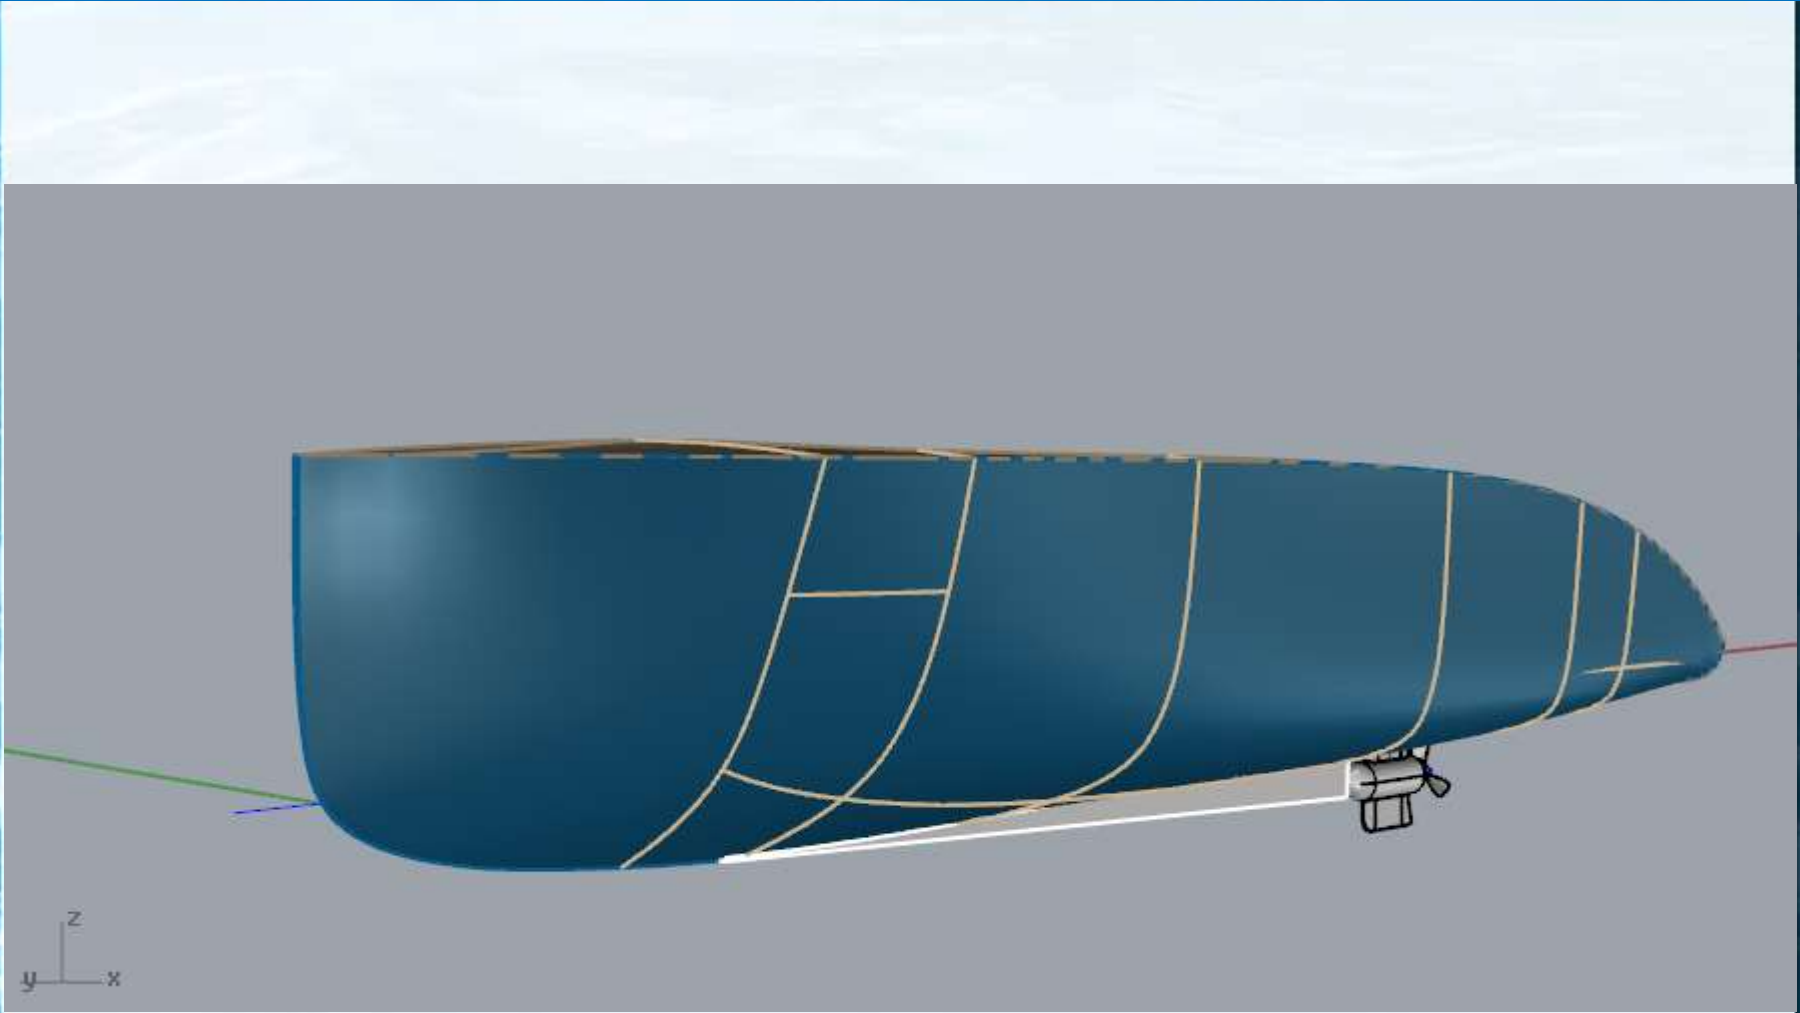

Rotating pod and skeg

Joystick for throttle and steering

Design - First Sketch

Drawing 4a ii

Scale 1":1ft
0 1/2 1 2 3

Design – Hull Forming

3D Hull model showing bulkheads, stringers and keel

Construction