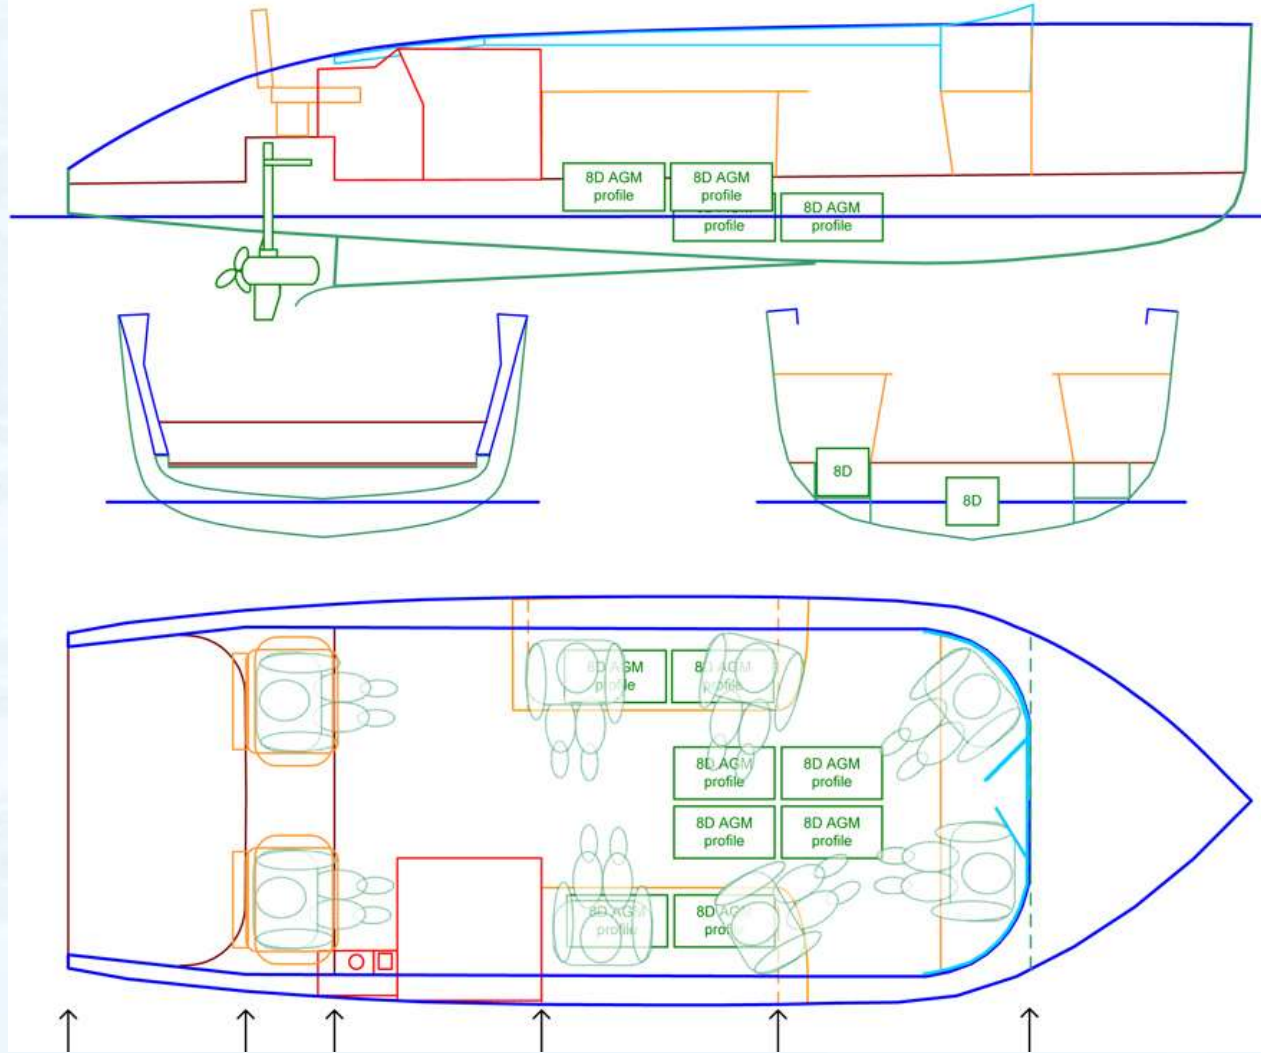

Rotating pod and skeg

Joystick for throttle and steering

Design - First Sketch

Drawing 4a ii

Scale 1":1ft
0 1/2 1 2 3

Design – Hull Forming

3D Hull model showing bulkheads, stringers and keel

Construction