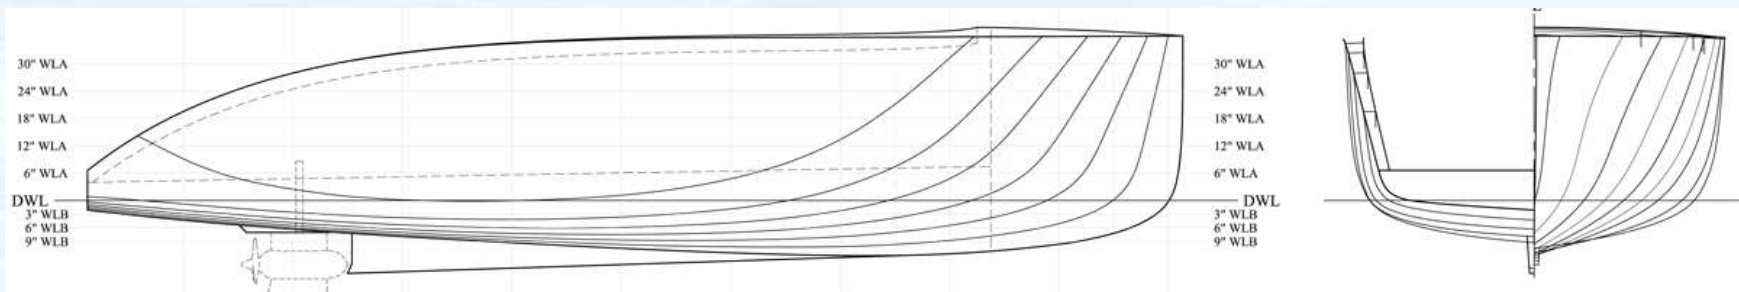

Opportunities for Design Improvements

- **Hull Shape**
- **Storage Batteries**
- **Electric Motor**
- **Speed Control**
- **Steering**
- **Recharging**