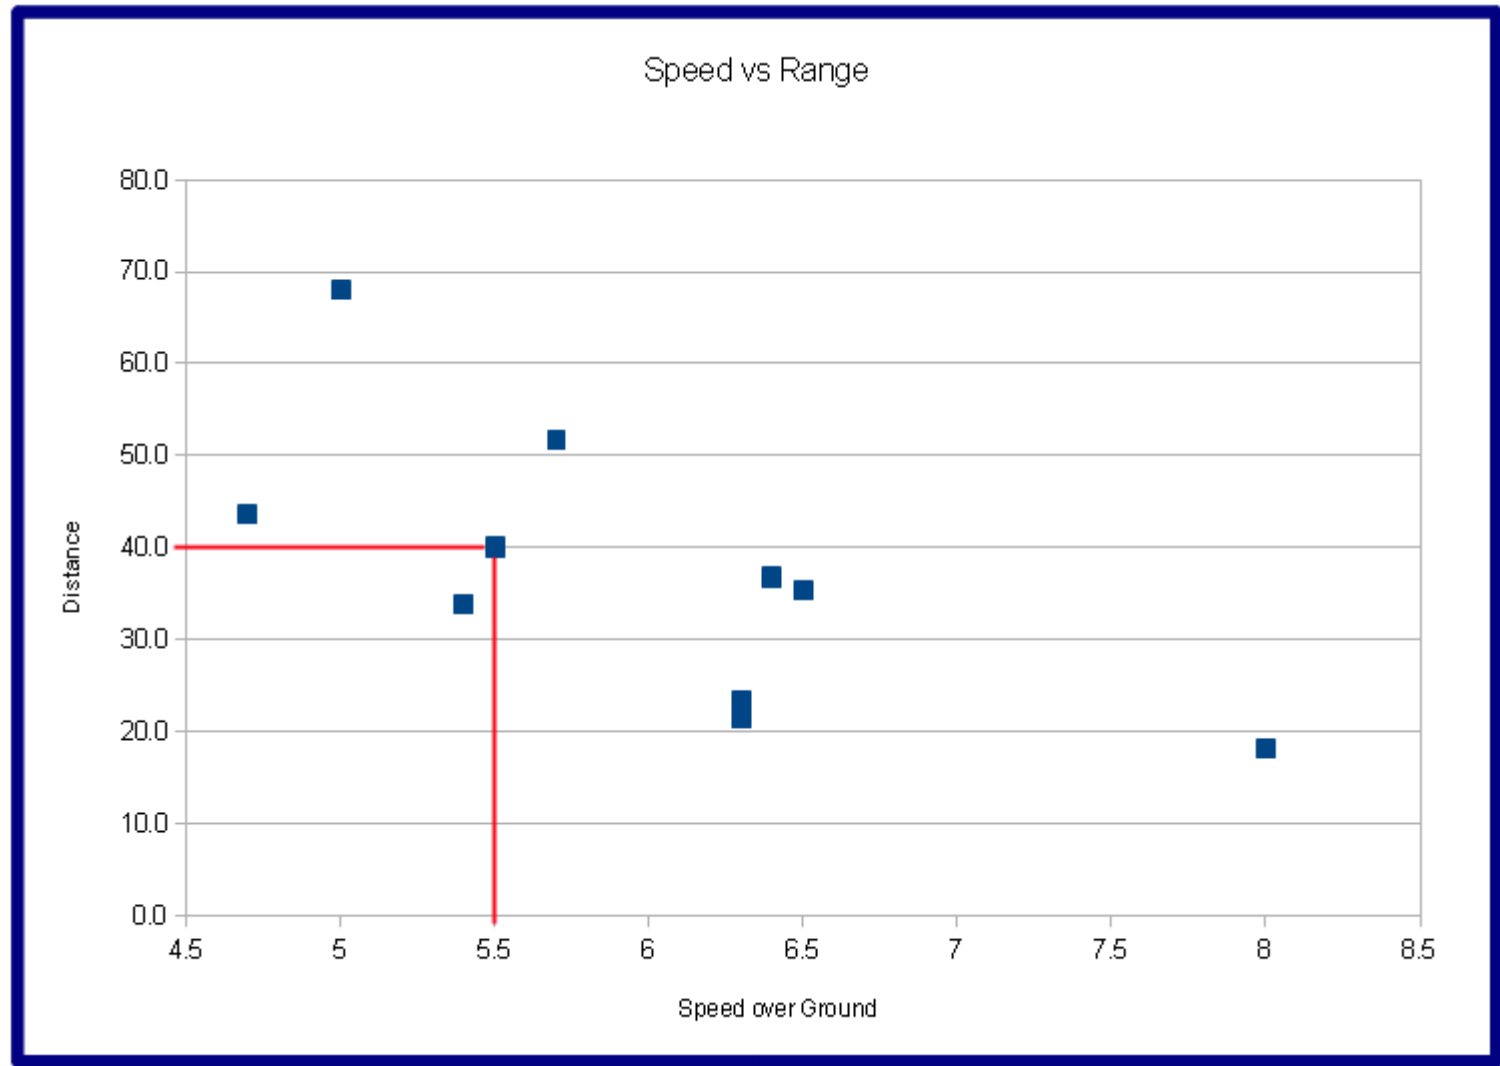

Fitting Out

Underway

Motor Power

A speed of 5.5 knots requires approximately 55 Amps

Battery Duration

At 5.5 knots the batteries provide a range of 40 nautical miles

Seatrial Video

Battery Recharging