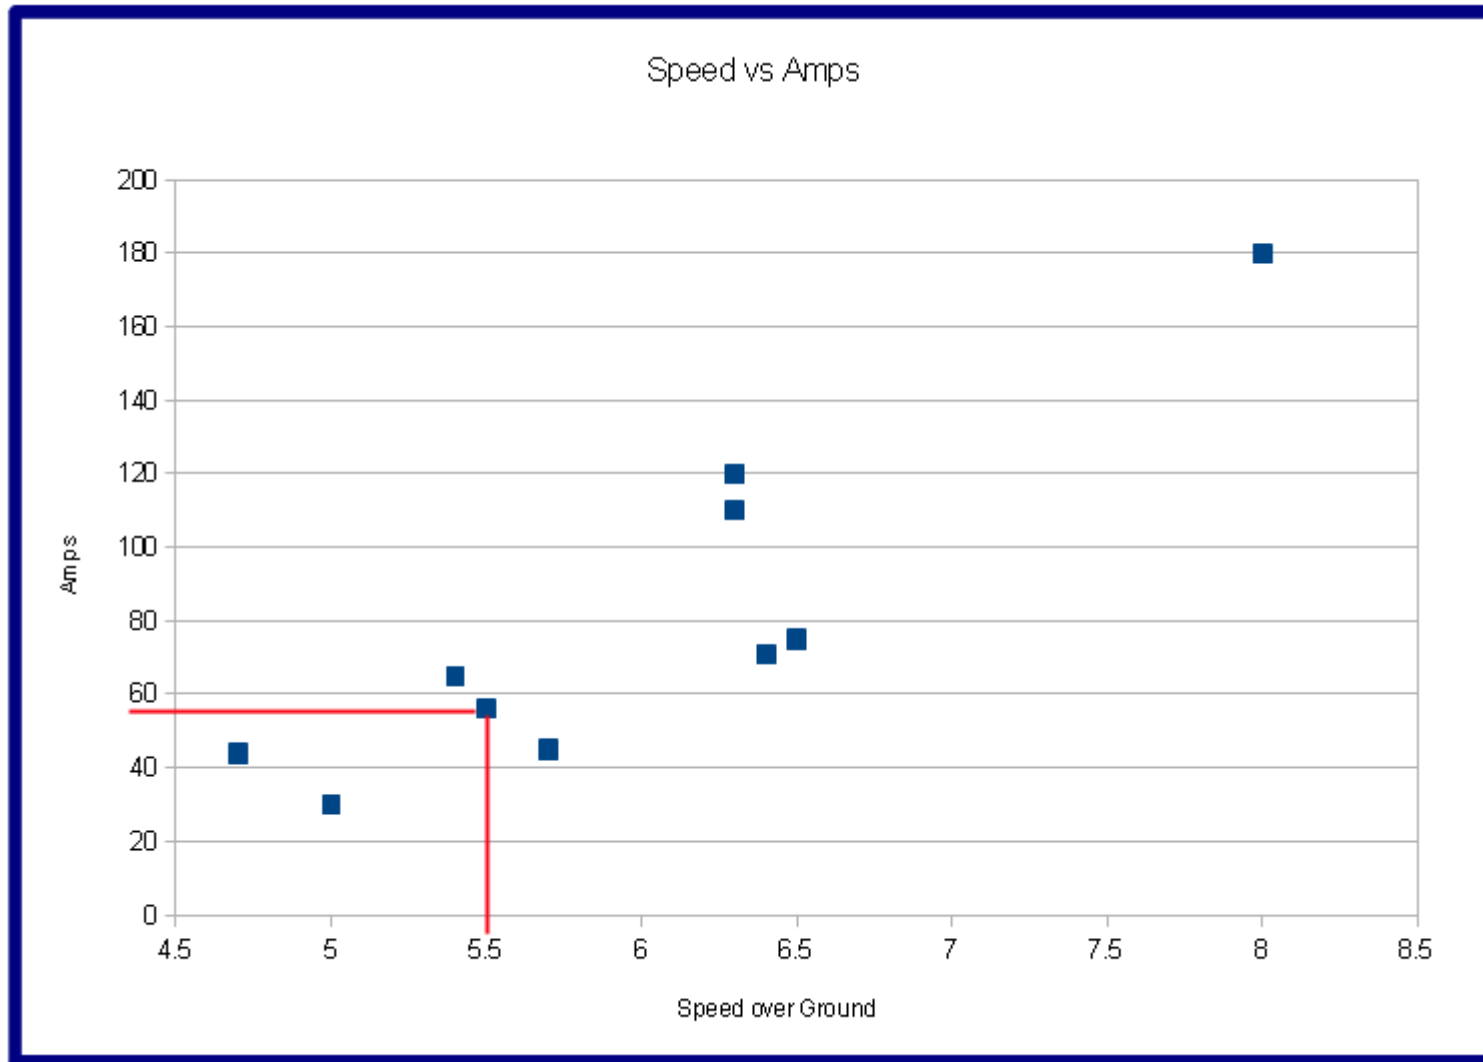

Motor Power

A speed of 5.5 knots requires approximately 55 Amps