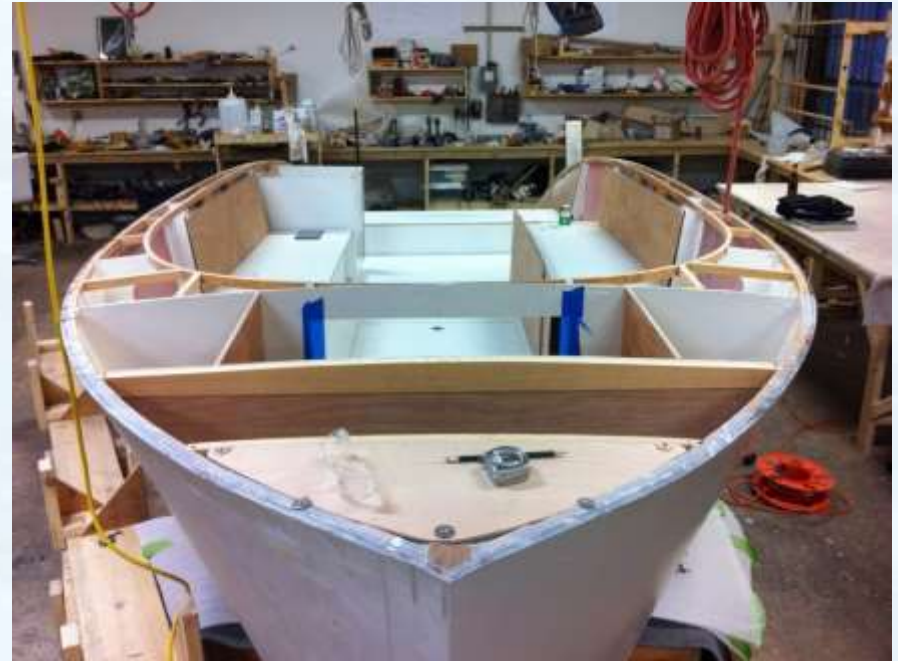

Rotating pod and skeg

Joystick for throttle and steering

Design - First Sketch

Drawing 4a ii

Scale 1":1ft
0 1/2 1 2 3

Design – Hull Forming

3D Hull model showing bulkheads, stringers and keel

Construction