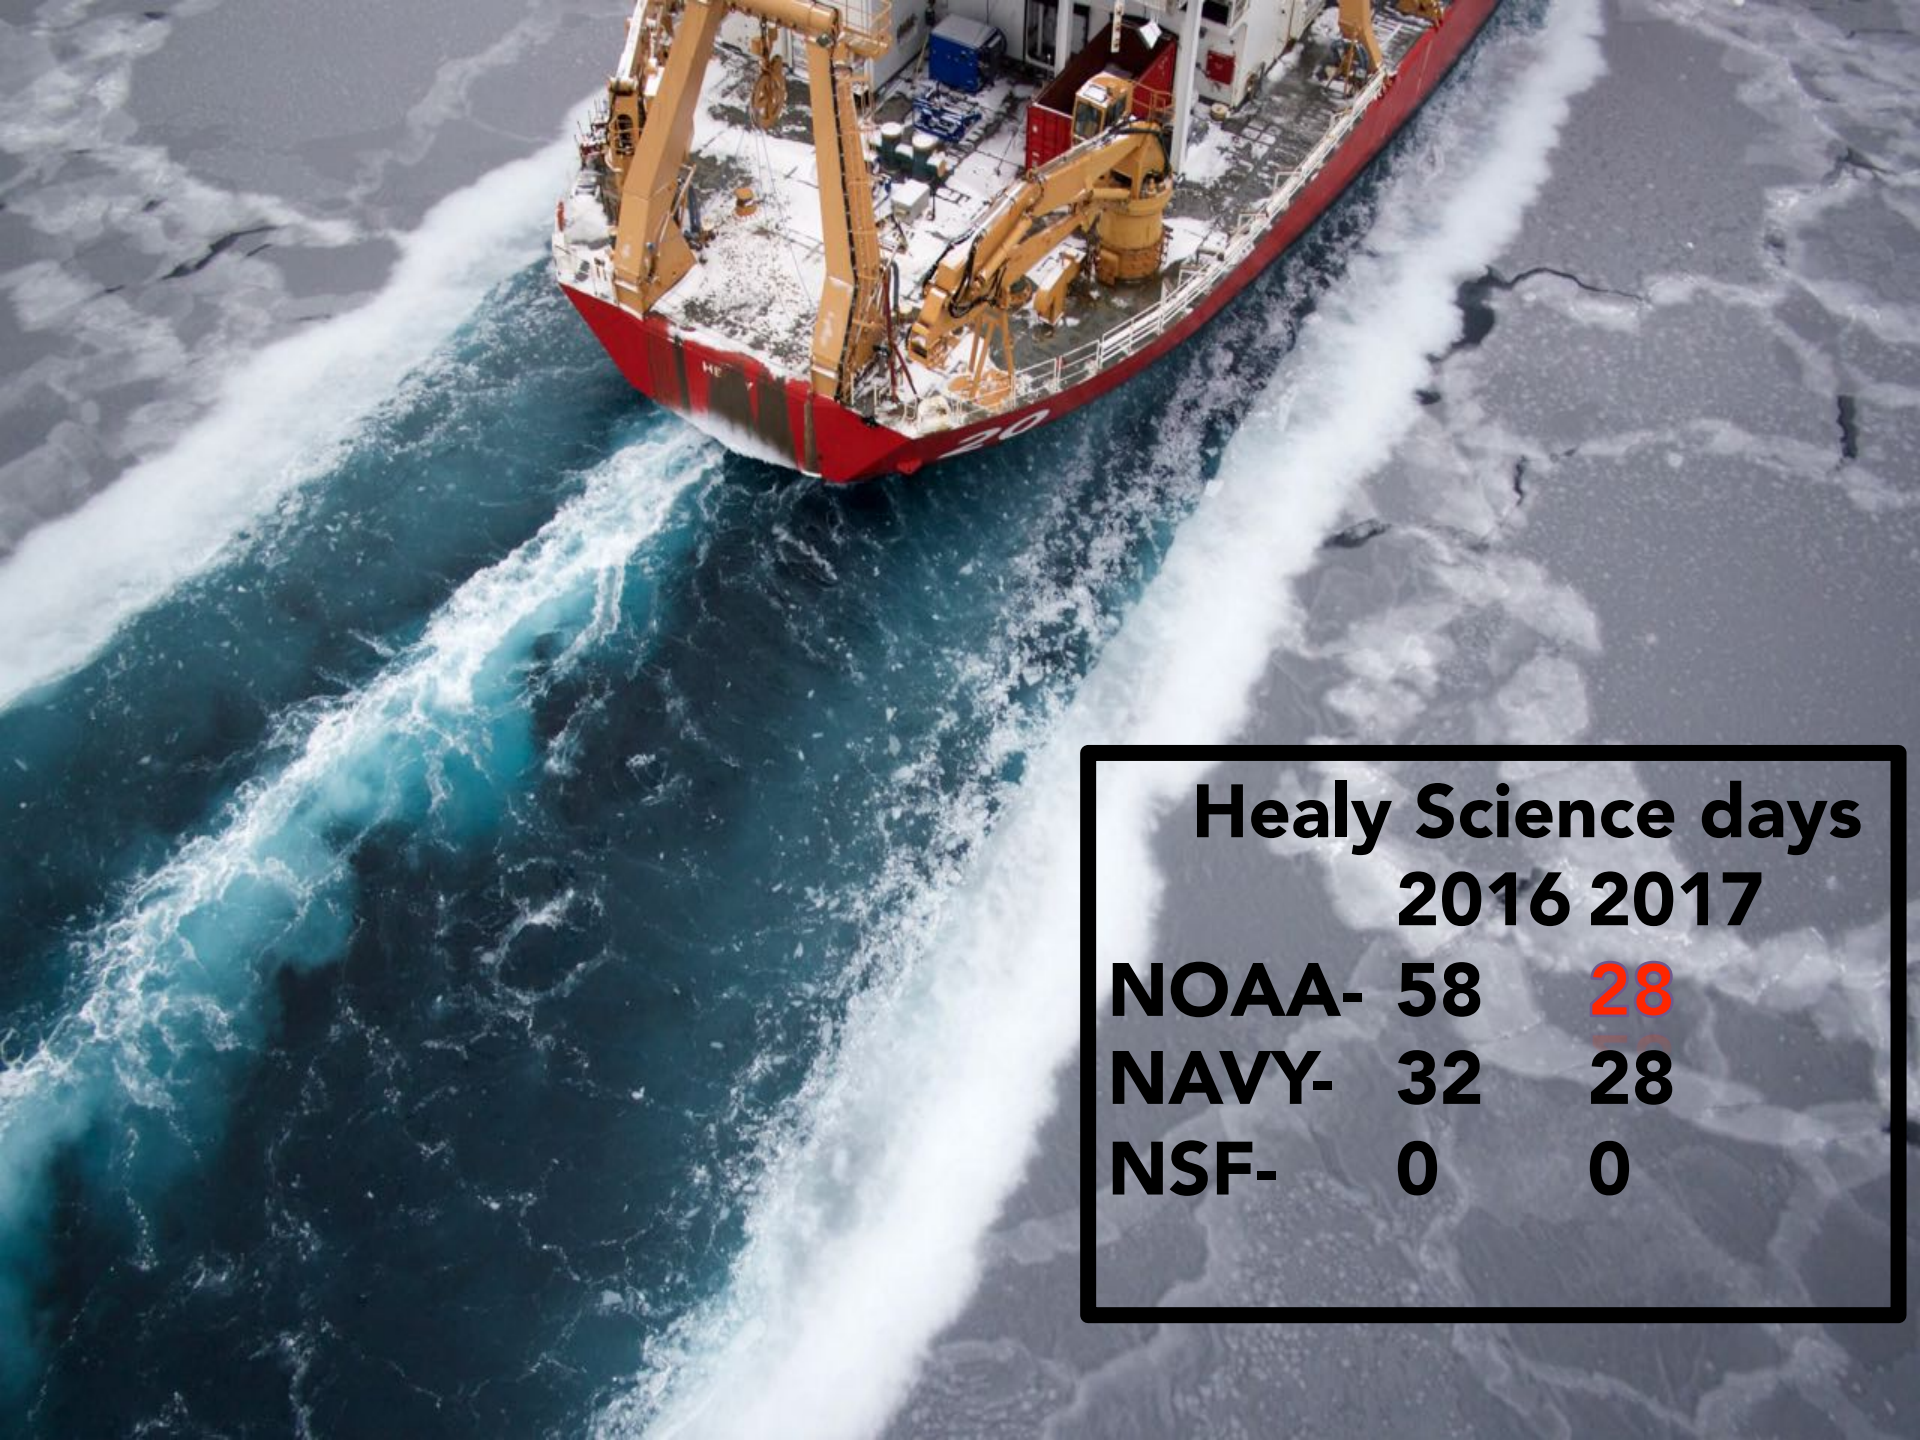

An aerial photograph of a red tent pitched on a snow-covered mountain peak. The tent is a simple, triangular structure with a red fabric top. The surrounding terrain is covered in a thick layer of white snow, with some dark patches of rock or soil visible. The background shows a vast, snow-covered mountain range under a clear blue sky.

Dave Forcucci, USCG, Seattle
2016 AICC

Healy and Polar Star dry dock

Healy Science days		
	2016	2017
NOAA-	58	17
NAVY-	32	28
NSF-	0	0

Healy Science days		
	2016	2017
NOAA-	58	28
NAVY-	32	28
NSF-	0	0

◦ www.icefloe.net

A photograph of a ship's deck with a blue and green kite flying in the sky. The deck is covered in white foam, and there are people and equipment visible. The sky is overcast and grey.

Questions?