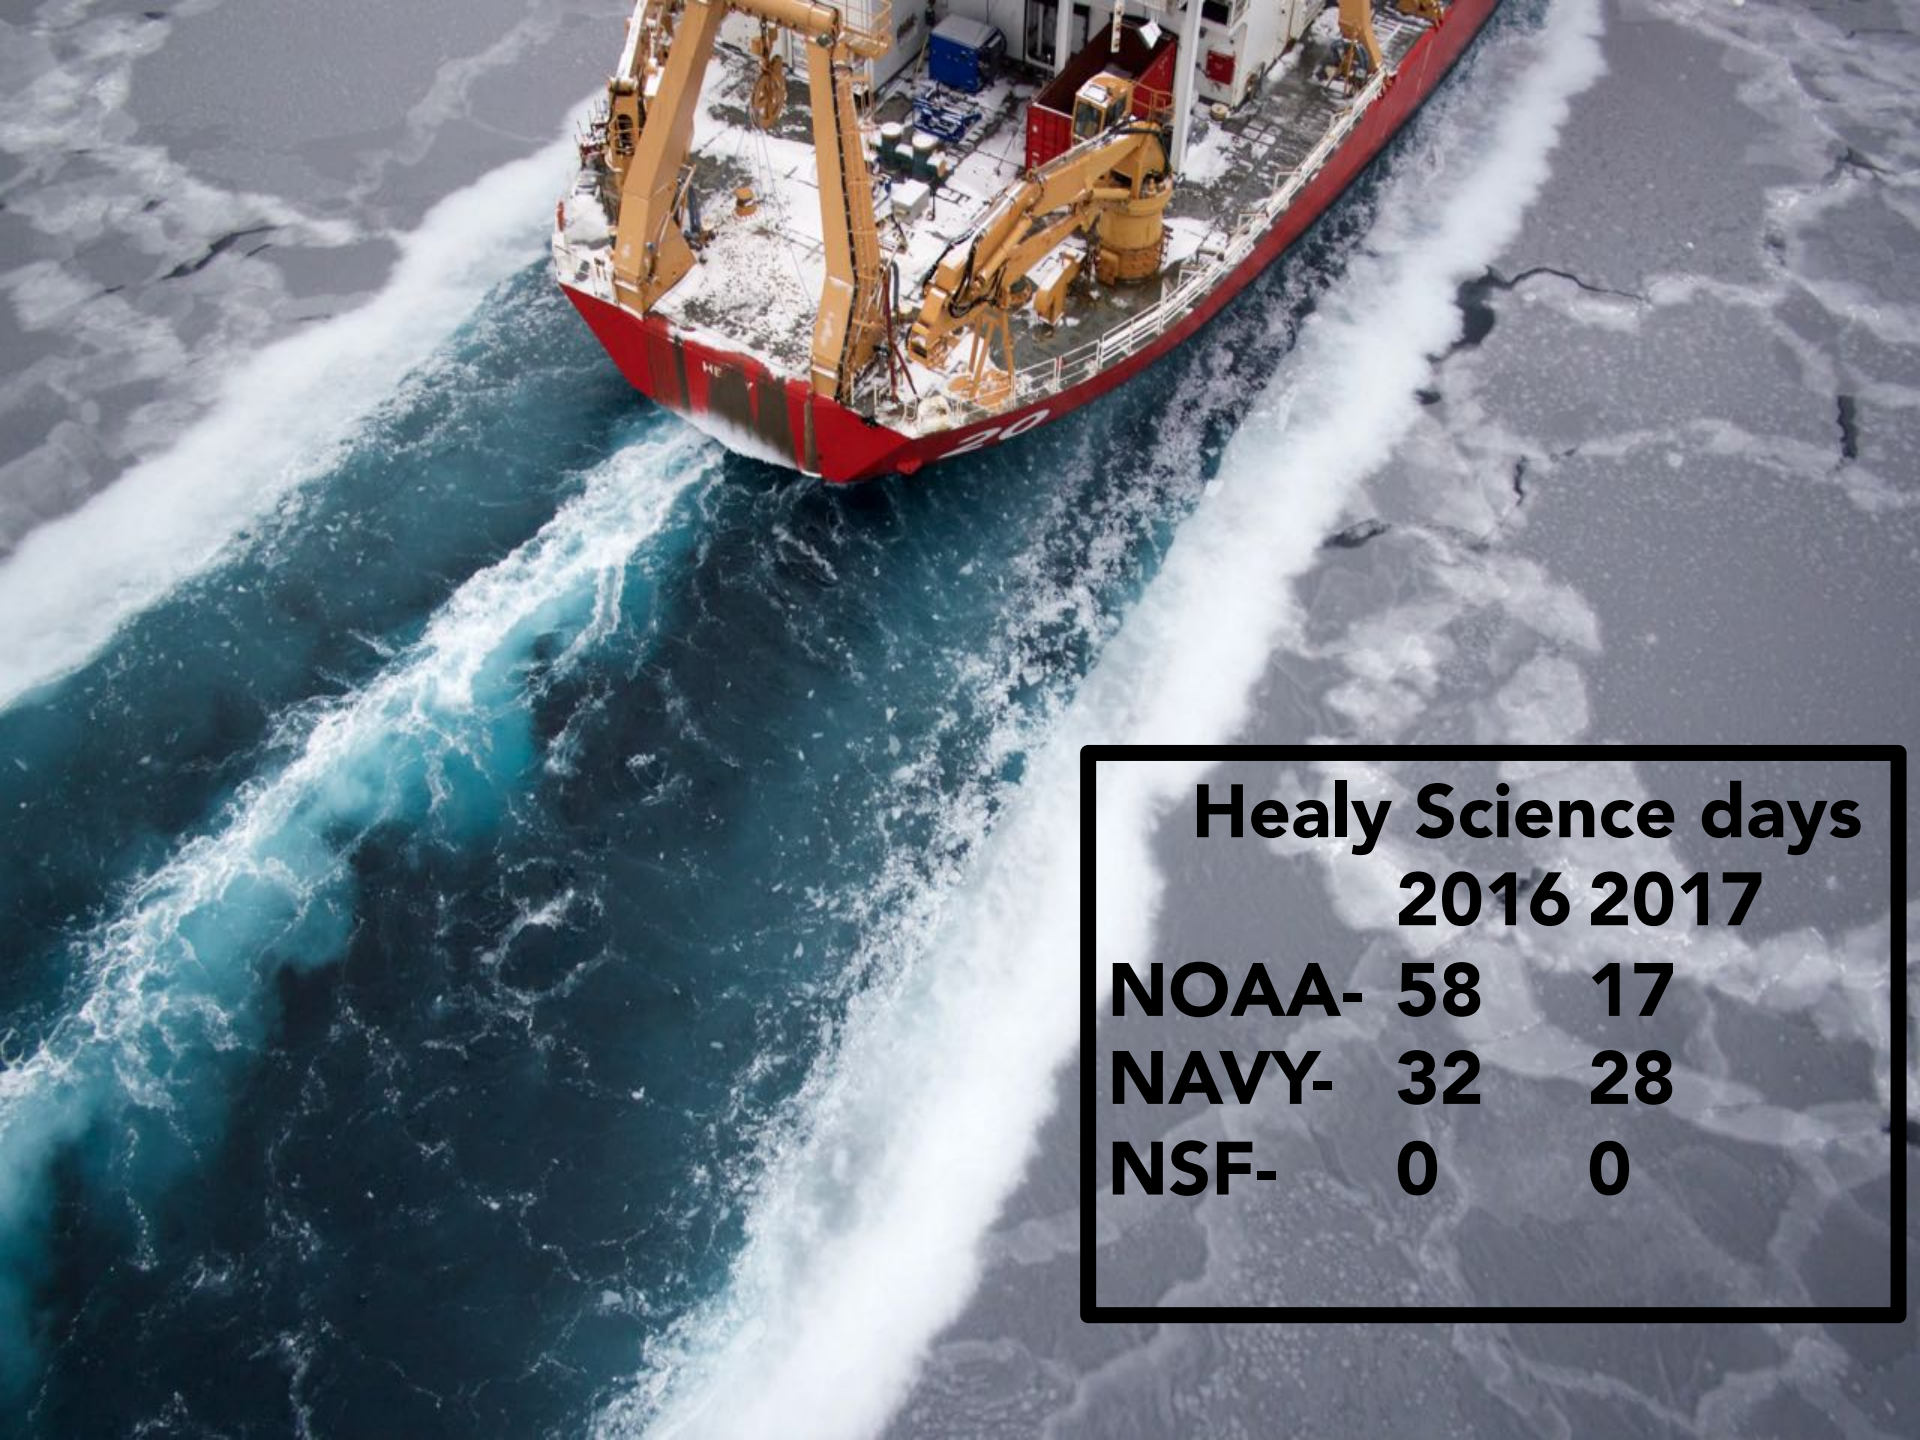

An aerial photograph of a red tent pitched on a snow-covered mountain peak. The tent is a simple, triangular structure with a red fabric top. The surrounding terrain is covered in a thick layer of white snow, with some dark patches of rock or soil visible. The background shows a vast, snow-covered mountain range under a clear blue sky.

Dave Forcucci, USCG, Seattle
2016 AICC

Healy and Polar Star dry dock

Healy Science days		
	2016	2017
NOAA-	58	17
NAVY-	32	28
NSF-	0	0

Healy Science days		
	2016	2017
NOAA-	58	28
NAVY-	32	28
NSF-	0	0

◦ www.icefloe.net

A photograph of a ship's deck with a blue and green kite flying in the sky. The deck is covered in white foam, and there are people and equipment visible. The sky is overcast and grey.

Questions?