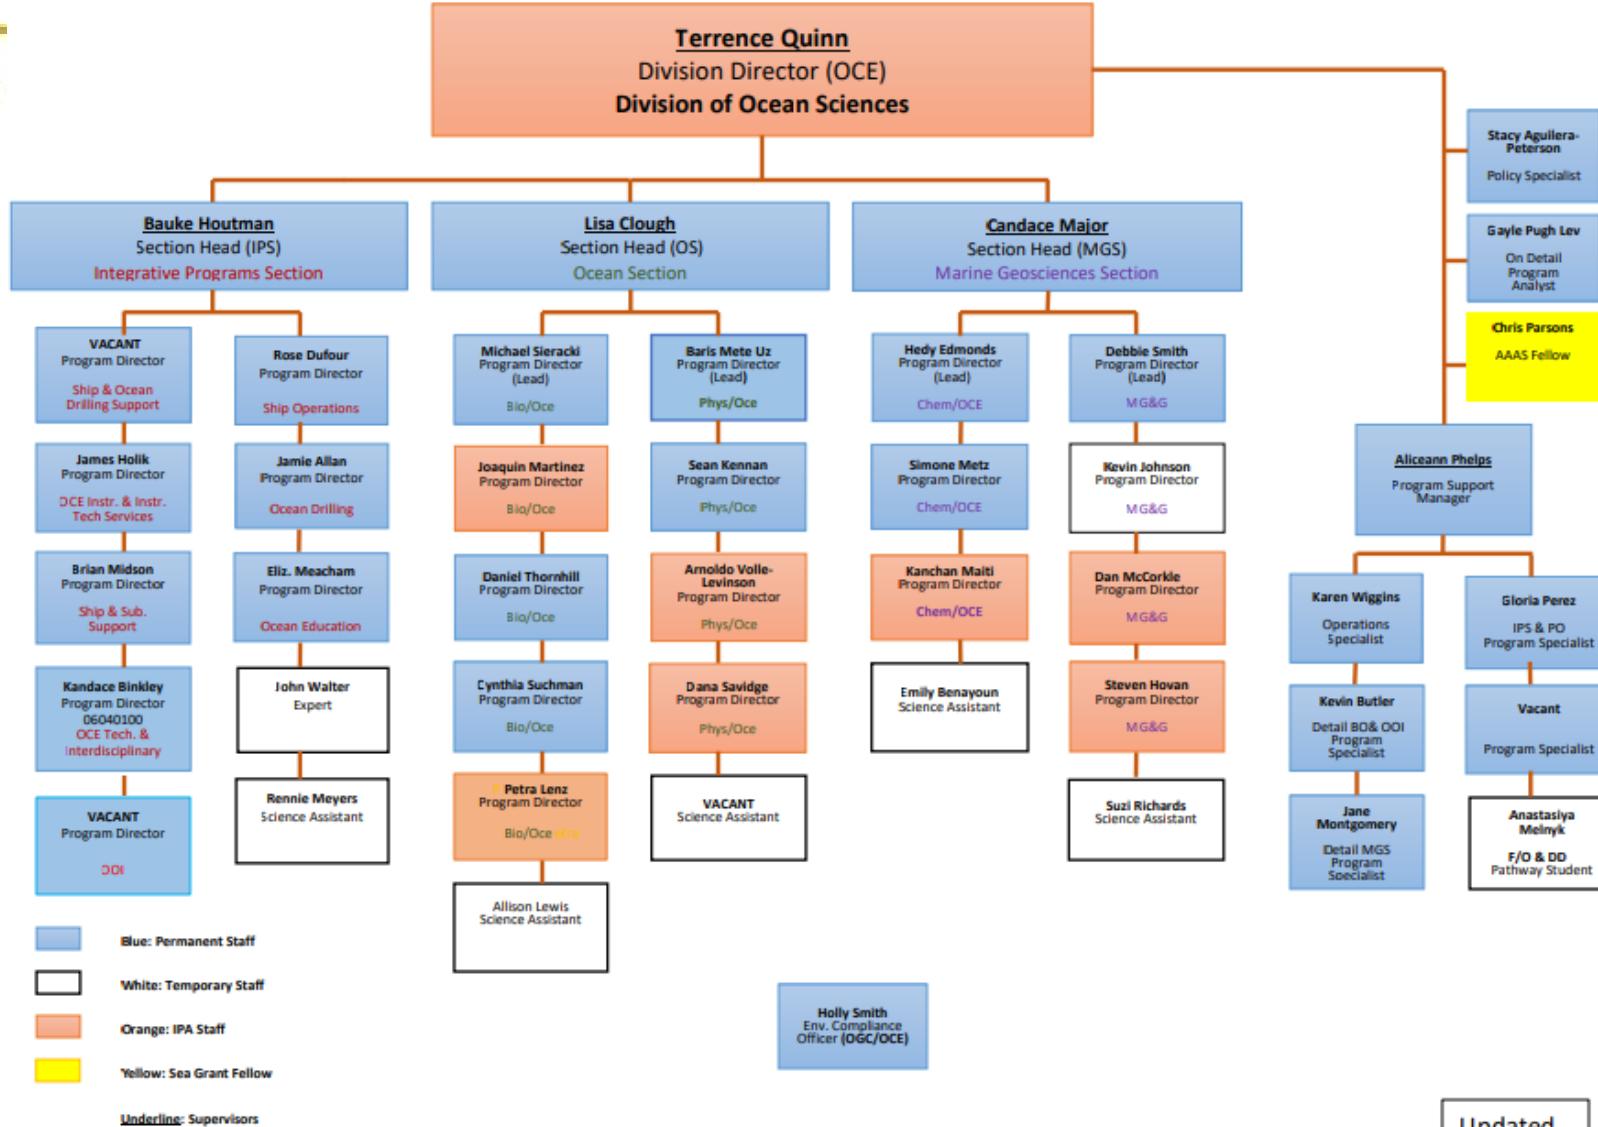

## U.S. National Science Foundation (NSF) Org Chart

<b>Directorate for Education &amp; Human Resources</b>		
Division of Research on Learning in Formal and Informal Settings	EHR/DRL	(703) 292-8620
Division of Graduate Education	EHR/DGE	(703) 292-8630
Division of Human Resource Development	EHR/HRD	(703) 292-8640
Division of Undergraduate Education	EHR/DUE	(703) 292-8670
<b>Directorate for Engineering</b>		
Division of Chemical, Bioengineering, Environmental, and Transport Systems	ENG/CBET	(703) 292-8320
Division of Civil, Mechanical & Manufacturing Innovation	ENG/CMMI	(703) 292-8360
Division of Electrical, Communications & Cyber Systems	ENG/ECCS	(703) 292-8339
Division of Engineering Education & Centers	ENG/EEC	(703) 292-8380
Division of Industrial Innovation & Partnerships	ENG/IIP	(703) 292-8050
Office of Emerging Frontiers and Multidisciplinary Activities	ENG/EFMA	(703) 292-8305
<b>Directorate for Geosciences</b>		
Division of Atmospheric and Geospace Sciences	GEO/AGS	(703) 292-8520
Division of Earth Sciences	GEO/EAR	(703) 292-8550
Division of Ocean Sciences	GEO/OCE	(703) 292-8580
Office of Polar Programs	GEO/OPP	(703) 292-8030
<b>Directorate for Mathematical &amp; Physical Sciences</b>		
Division of Astronomical Sciences	MPS/AST	(703) 292-8820
Division of Chemistry	MPS/CHE	(703) 292-8840
Division of Materials Research	MPS/DMR	(703) 292-8810
Division of Mathematical Sciences	MPS/DMS	(703) 292-8870
Division of Physics	MPS/PHY	(703) 292-8890
<b>Directorate for Social, Behavioral &amp; Economic Sciences</b>		
Division of Social and Economic Sciences	SBE/SES	(703) 292-8760
Division of Behavioral and Cognitive Sciences	SBE/BCS	(703) 292-8740
National Center for Science and Engineering Statistics	SBE/NCSES	(703) 292-8780

Updated  
01/07/21

# Facilities

- Blue: Permanent Staff
- White: Temporary Staff
- Orange: IPA Staff
- Yellow: Sea Grant Fellow
- Underline: Supervisors

6096 113

6096 1120

6096  
Mod 31

ecp  
573-629-1668