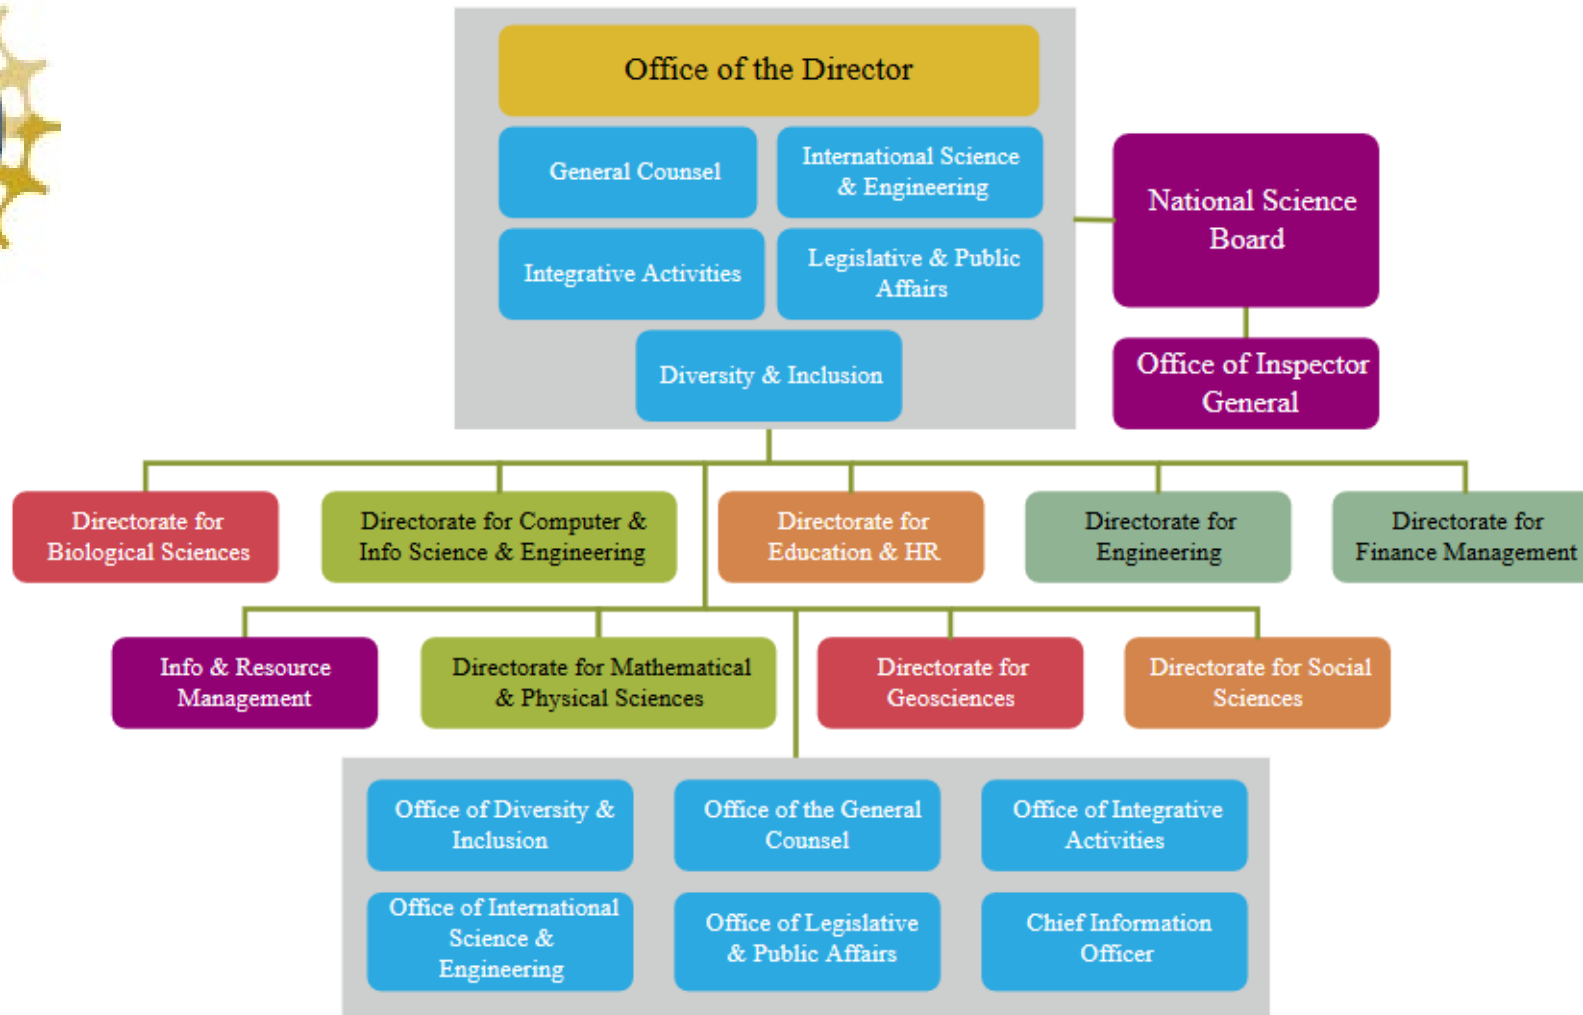

## U.S. National Science Foundation (NSF) Org Chart

<b>Directorate for Education &amp; Human Resources</b>		
Division of Research on Learning in Formal and Informal Settings	EHR/DRL	(703) 292-8620
Division of Graduate Education	EHR/DGE	(703) 292-8630
Division of Human Resource Development	EHR/HRD	(703) 292-8640
Division of Undergraduate Education	EHR/DUE	(703) 292-8670
<b>Directorate for Engineering</b>		
Division of Chemical, Bioengineering, Environmental, and Transport Systems	ENG/CBET	(703) 292-8320
Division of Civil, Mechanical & Manufacturing Innovation	ENG/CMMI	(703) 292-8360
Division of Electrical, Communications & Cyber Systems	ENG/ECCS	(703) 292-8339
Division of Engineering Education & Centers	ENG/EEC	(703) 292-8380
Division of Industrial Innovation & Partnerships	ENG/IIP	(703) 292-8050
Office of Emerging Frontiers and Multidisciplinary Activities	ENG/EFMA	(703) 292-8305
<b>Directorate for Geosciences</b>		
Division of Atmospheric and Geospace Sciences	GEO/AGS	(703) 292-8520
Division of Earth Sciences	GEO/EAR	(703) 292-8550
Division of Ocean Sciences	GEO/OCE	(703) 292-8580
Office of Polar Programs	GEO/OPP	(703) 292-8030
<b>Directorate for Mathematical &amp; Physical Sciences</b>		
Division of Astronomical Sciences	MPS/AST	(703) 292-8820
Division of Chemistry	MPS/CHE	(703) 292-8840
Division of Materials Research	MPS/DMR	(703) 292-8810
Division of Mathematical Sciences	MPS/DMS	(703) 292-8870
Division of Physics	MPS/PHY	(703) 292-8890
<b>Directorate for Social, Behavioral &amp; Economic Sciences</b>		
Division of Social and Economic Sciences	SBE/SES	(703) 292-8760
Division of Behavioral and Cognitive Sciences	SBE/BCS	(703) 292-8740
National Center for Science and Engineering Statistics	SBE/NCSES	(703) 292-8780

# Facilities

- Blue: Permanent Staff
- White: Temporary Staff
- Orange: IPA Staff
- Yellow: Sea Grant Fellow
- Underline: Supervisors

6096 113

6096 1120

6096  
Mod 31

ecp  
573-629-1668