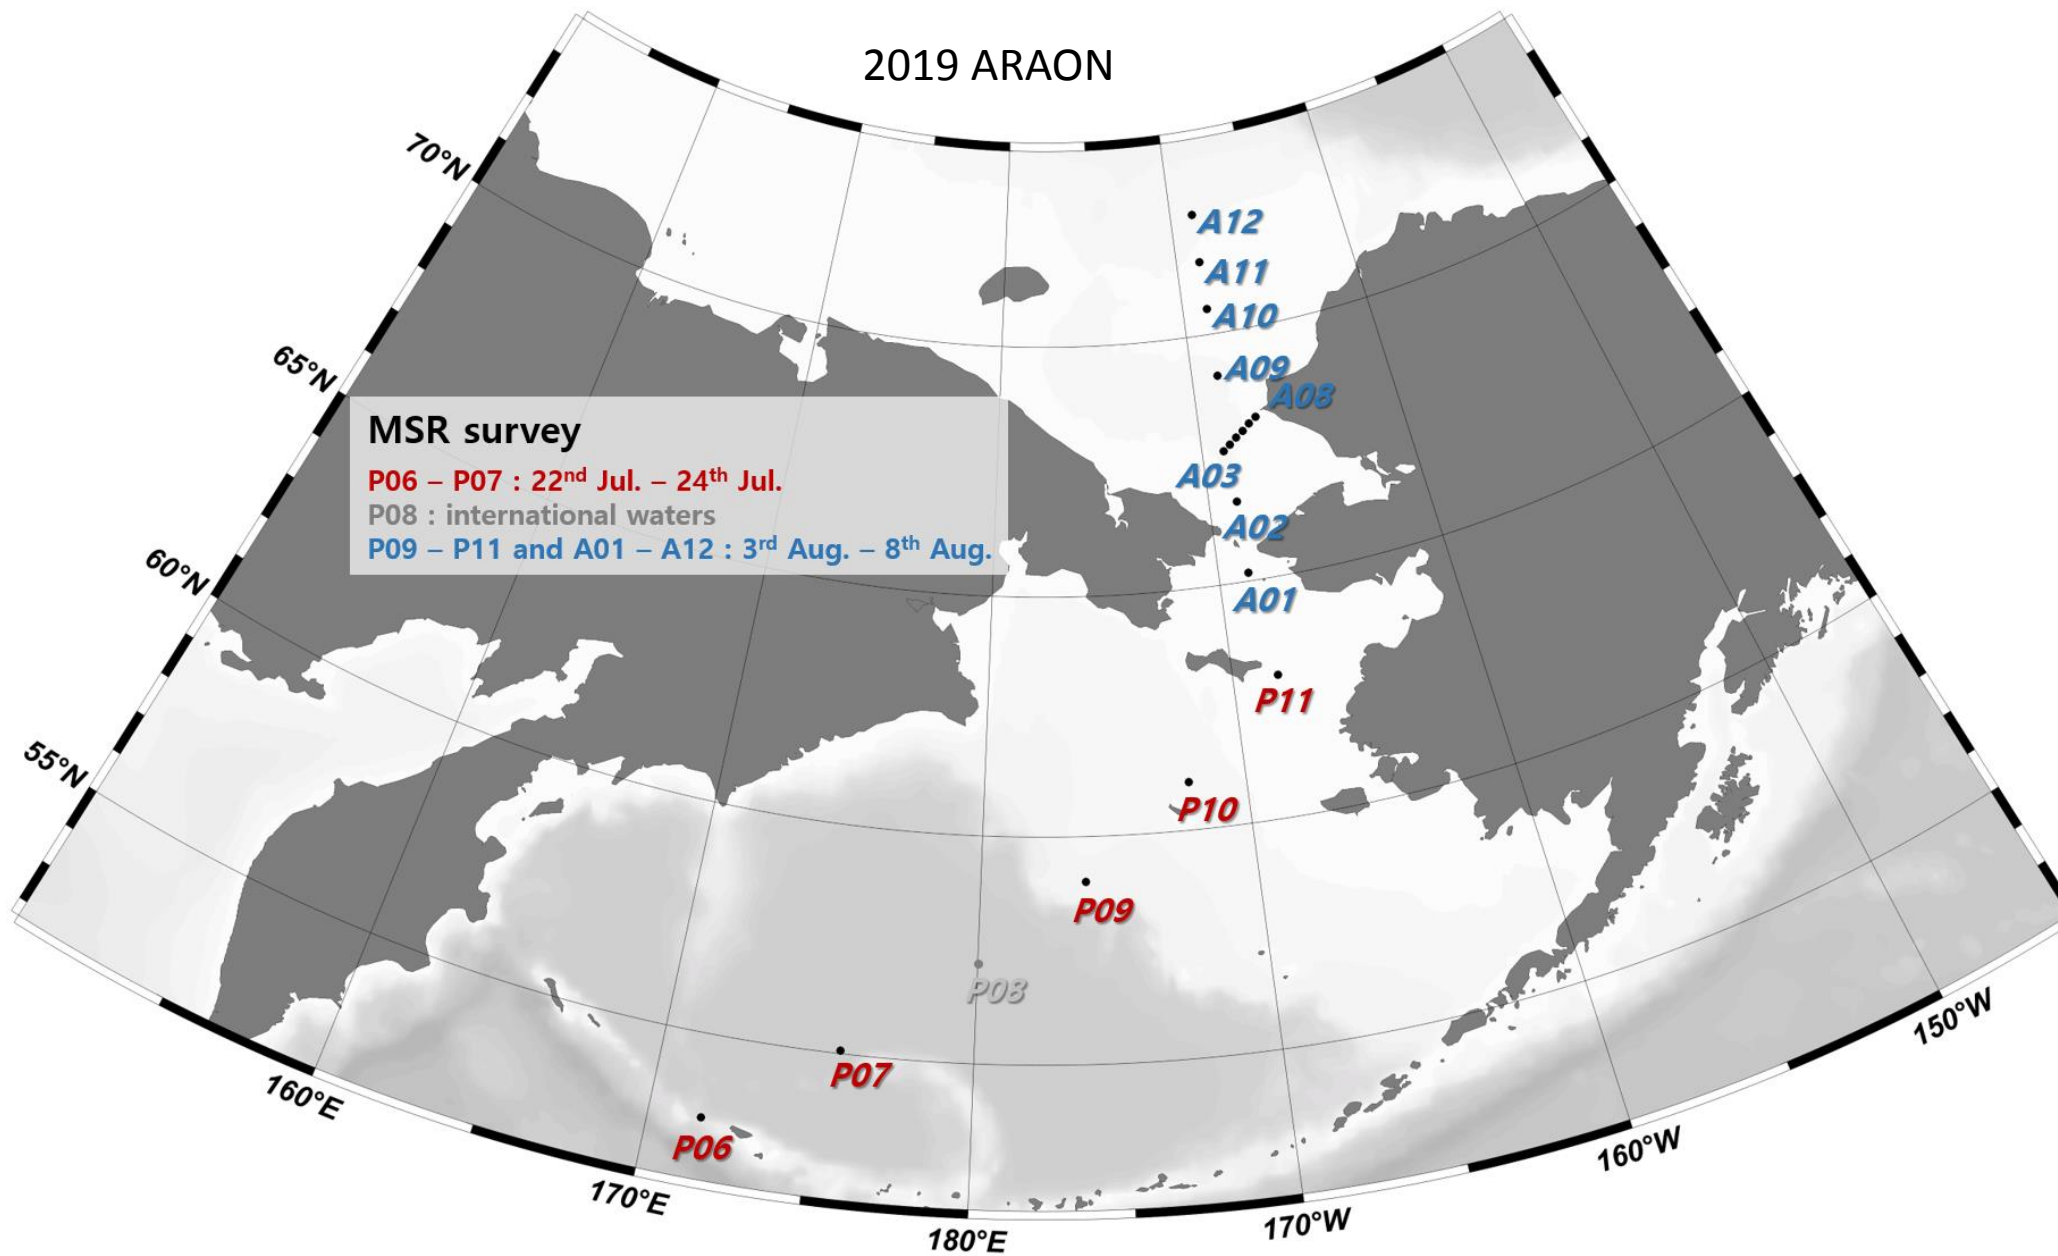

# 2019 Research Vessel Matrix update

Hosted at:

<https://www.iarpccollaborations.org>

Potential new format for dissemination-  
Google Earth Cruise track animation with Date  
slider

# 2019 ARAON

2019 MIRAI – 1 OCT to 8 NOV