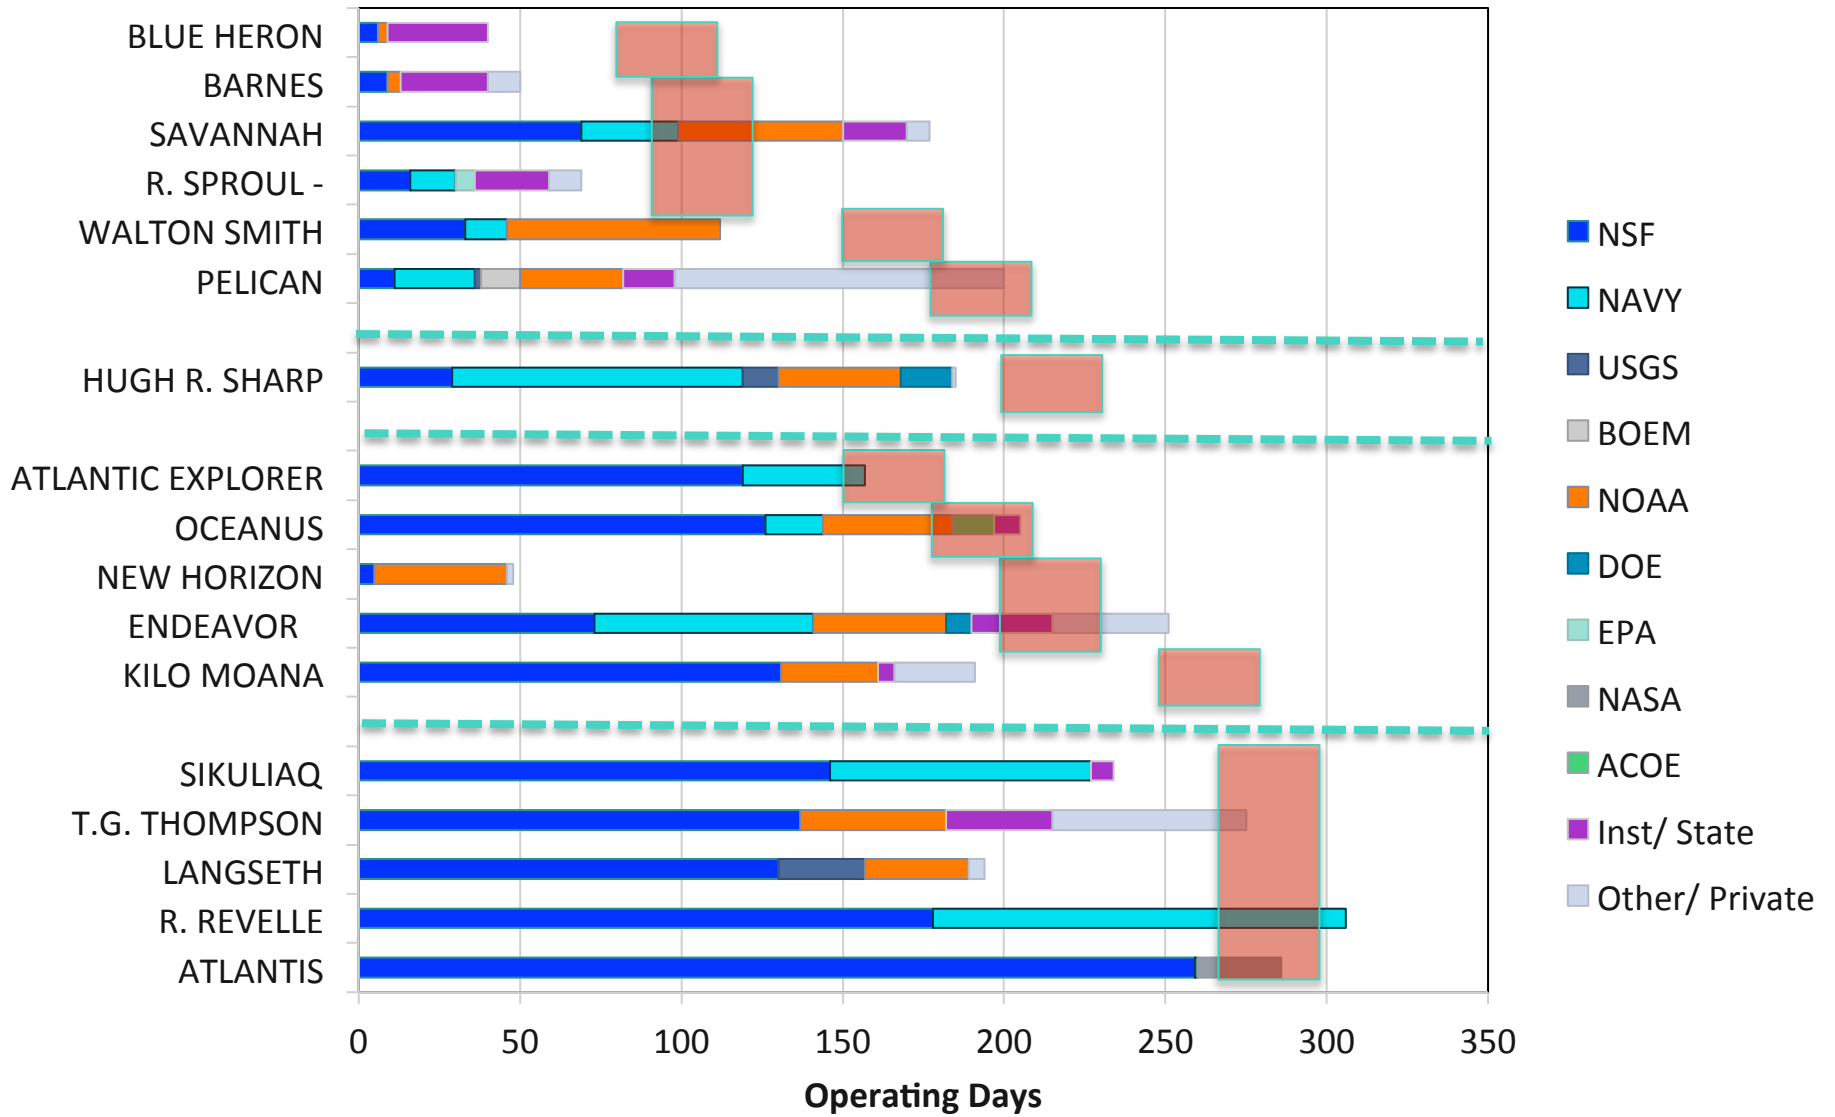

# Full Optimal Year Ranges

	Minimum FOY	Maximum FOY
ATLANTIS	270	300
R. REVELLE	270	300
LANGSETH	270	300
T.G. THOMPSON	270	300
SIKULIAQ	270	300
ARMSTRONG	250	280
SALLY RIDE	250	280
KILO MOANA	250	280
ENDEAVOR	200	230
OCEANUS	180	210
ATLANTIC EXPLORER	150	180
HUGH R. SHARP	200	230
PELICAN	180	210
WALTON SMITH	150	180
R. SPROUL -	90	120
SAVANNAH	90	120
BARNES	90	120
BLUE HERON	80	110

## 2015 Final Ship Schedules

## 2016 Ship Schedules

\*\* The 2016 FOY range assumes that *Armstrong* is available for 8 months, *Sally Ride* is available 2 months, and *Thompson* is available 5 months.