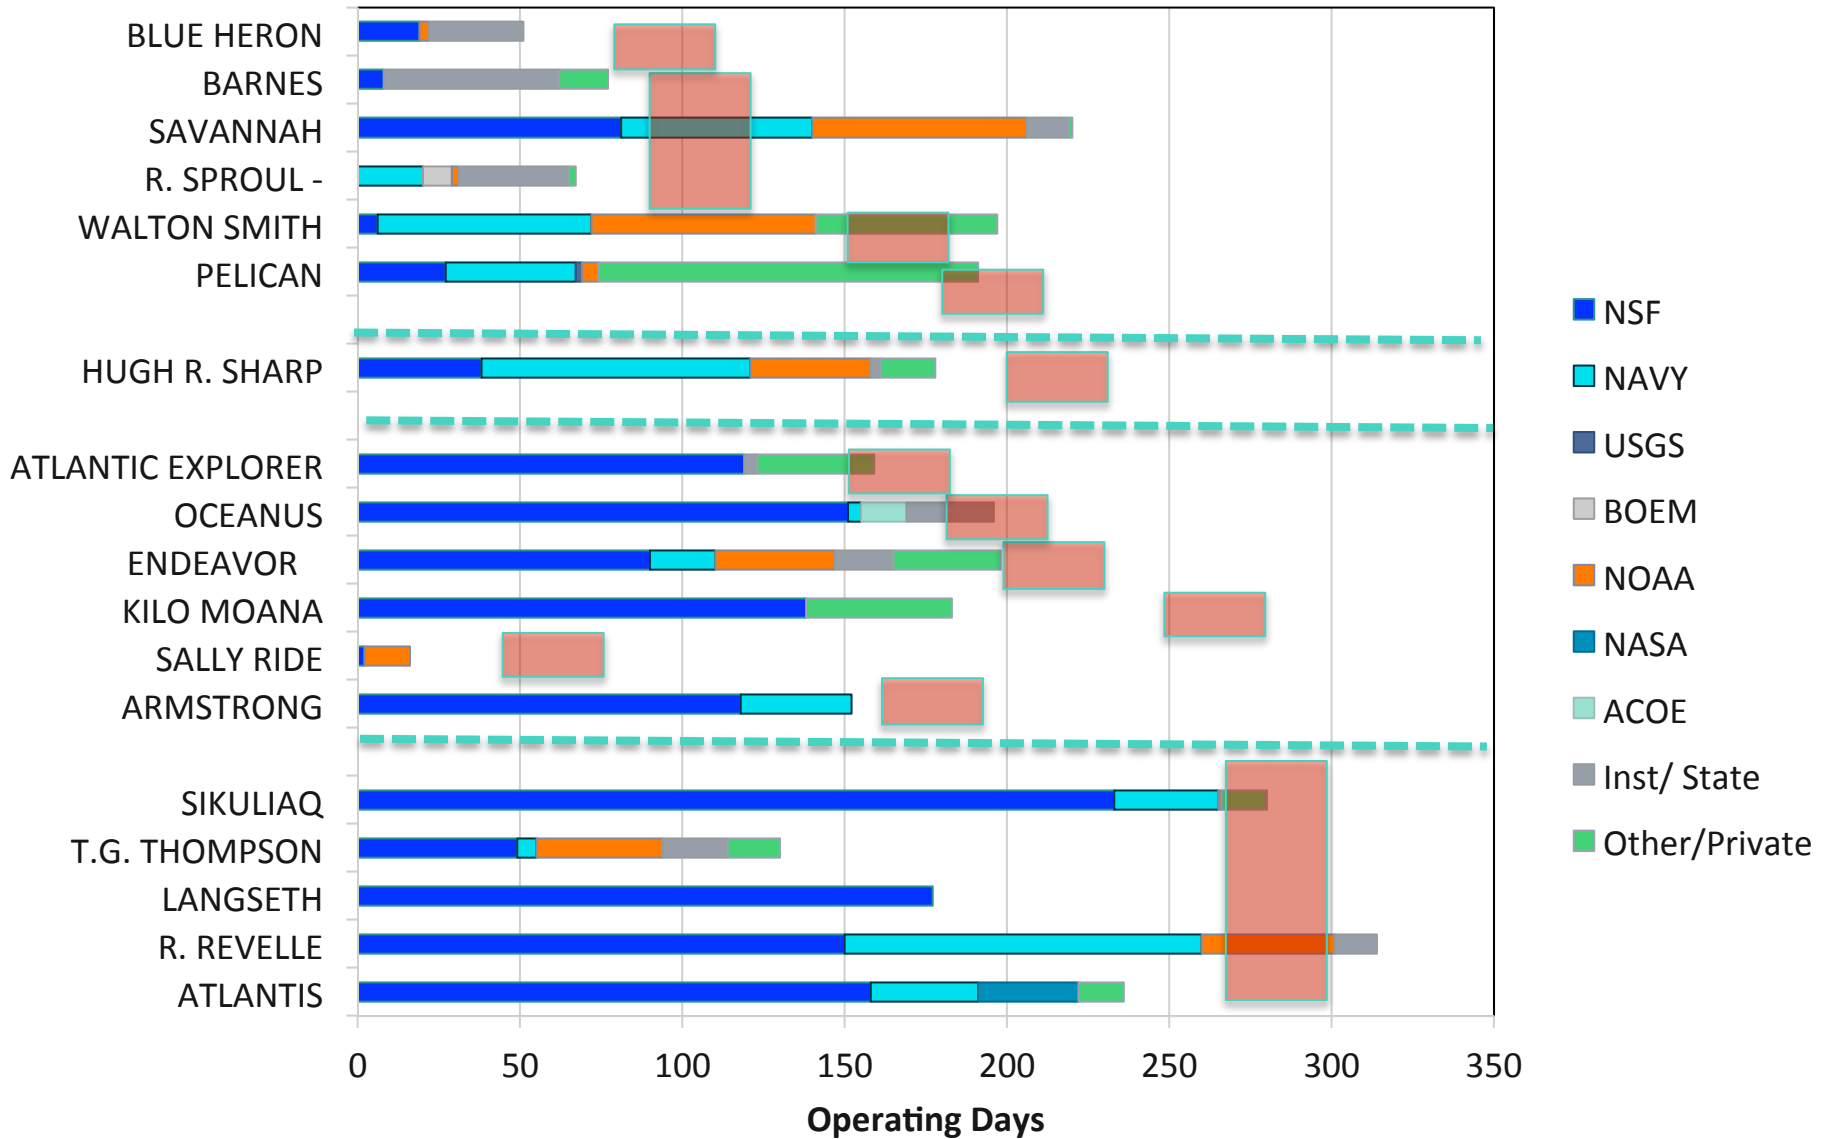

# Full Optimal Year Ranges

	Minimum FOY	Maximum FOY
ATLANTIS	270	300
R. REVELLE	270	300
LANGSETH	270	300
T.G. THOMPSON	270	300
SIKULIAQ	270	300
ARMSTRONG	250	280
SALLY RIDE	250	280
KILO MOANA	250	280
ENDEAVOR	200	230
OCEANUS	180	210
ATLANTIC EXPLORER	150	180
HUGH R. SHARP	200	230
PELICAN	180	210
WALTON SMITH	150	180
R. SPROUL -	90	120
SAVANNAH	90	120
BARNES	90	120
BLUE HERON	80	110

## 2015 Final Ship Schedules

## 2016 Ship Schedules

\*\* The 2016 FOY range assumes that *Armstrong* is available for 8 months, *Sally Ride* is available 2 months, and *Thompson* is available 5 months.